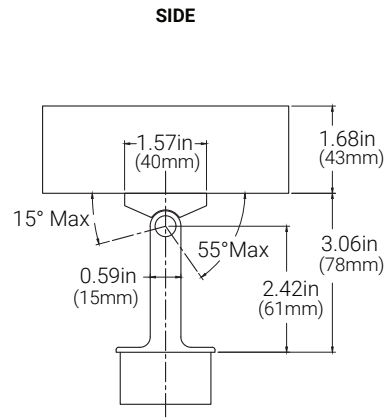

OrgaRail® - Illuminated Handrail

ROUND Ø 1.90in(48mm)

DIMENSIONS

POST MOUNT