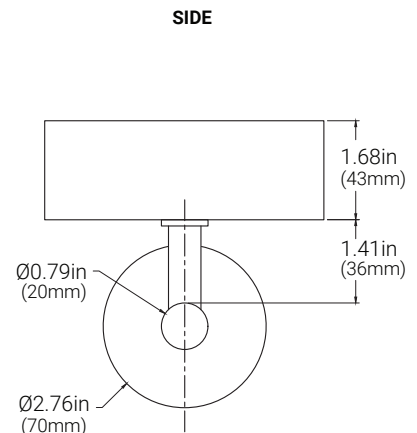

WALL MOUNT

Specifications may be modified or improved without notification.