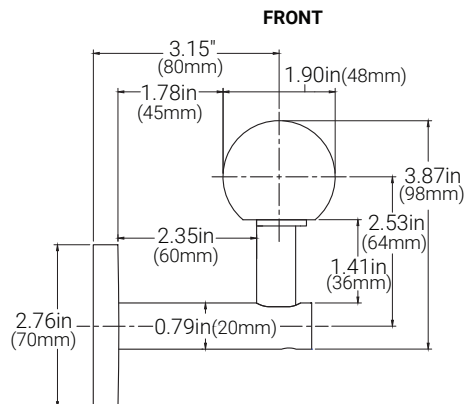

WALL MOUNT

Specifications may be modified or improved without notification.