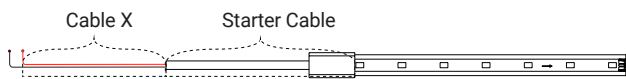

OrgaRail® - Illuminated Handrail

ROUND Ø 1.90in(48mm)

CABLE REQUIREMENT

The OrgaLED® LED strips need a minimum voltage at the beginning of the LED strip to function according to the specifications. The table below gives an indication of the maximum cable length based on the cable thickness. The standard OrgaLED® starter cable (20 AWG) has a cable length of 16ft (5m).

In case the required length is longer than the length mentioned in this cable, it is recommended to cut the starter cable down to 1ft and splice a larger gauge cable. Please contact your distributor for a detailed cable calculation.

Cable X Information	LED Strip	Max. Cable Length
OrgaLED Top		24V
20 AWG x 2	3.28ft / 1m	303ft / 92.4m
	16.4ft / 5m	57ft / 17.4m
	32.8ft / 10m	36ft / 11m
	49.2ft / 15m	20ft / 6.1m
	65.6ft / 20m	16ft / 4.9m
18 AWG x 2	3.28ft / 1m	457ft / 139.3m
	16.4ft / 5m	86ft / 26.2m
	32.8ft / 10m	56ft / 17.1m
	49.2ft / 15m	35ft / 10.7m
	65.6ft / 20m	25ft / 7.7m
16 AWG x 2	3.28ft / 1m	914ft / 278.6m
	16.4ft / 5m	172ft / 52.4m
	32.8ft / 10m	90ft / 27.4m
	49.2ft / 15m	60ft / 18.3m
	65.6ft / 20m	40ft / 12.2m
14 AWG x 2	3.28ft / 1m	1521ft / 463.6m
	16.4ft / 5m	287ft / 87.5m
	32.8ft / 10m	140ft / 42.7m
	49.2ft / 15m	96ft / 29.3m
	65.6ft / 20m	70ft / 21.3m

Cable X Information	LED Strip	Max. Cable Length
Photon 1200		24V
20 AWG x 2	3.28ft / 1m	490ft / 149.35m
	9.84ft / 3m	150ft / 45.72m
	22.96ft / 7m	60ft / 18.29m
18 AWG x 2	3.28ft / 1m	780ft / 237.74m
	9.84ft / 3m	250ft / 76.2m
	22.96ft / 7m	100ft / 30.48m
16 AWG x 2	3.28ft / 1m	1240ft / 377.95m
	9.84ft / 3m	400ft / 121.92m
	22.96ft / 7m	170ft / 51.82m
14 AWG x 2	3.28ft / 1m	1900ft / 579.12m
	9.84ft / 3m	640ft / 195.07m
	22.96ft / 7m	270ft / 82.3m

Cable X Information	LED Strip	Max. Cable Length
Photon 2000		24V
20 AWG x 2	3.28ft / 1m	280ft / 85.35m
	9.84ft / 3m	95ft / 28.96m
	19.68ft / 6m	46ft / 14.02m
18 AWG x 2	3.28ft / 1m	450ft / 137.16m
	9.84ft / 3m	150ft / 45.72m
	19.68ft / 6m	75ft / 22.86m
16 AWG x 2	3.28ft / 1m	720ft / 219.46m
	9.84ft / 3m	240ft / 73.15m
	19.68ft / 6m	120ft / 36.58m
14 AWG x 2	3.28ft / 1m	1150ft / 350.52m
	9.84ft / 3m	380ft / 115.82m
	19.68ft / 6m	190ft / 57.91m

Cable X Information	LED Strip	Max. Cable Length
Photon 3000		24V
20 AWG x 2	3.28ft / 1m	180ft / 54.86m
	9.84ft / 3m	60ft / 18.29m
	16.4ft / 5m	35ft / 10.67m
18 AWG x 2	3.28ft / 1m	290ft / 88.39m
	9.84ft / 3m	100ft / 30.48m
	16.4ft / 5m	60ft / 18.29m
16 AWG x 2	3.28ft / 1m	470ft / 143.26m
	9.84ft / 3m	150ft / 45.72m
	16.4ft / 5m	90ft / 27.43m
14 AWG x 2	3.28ft / 1m	750ft / 228.6m
	9.84ft / 3m	250ft / 76.2m
	16.4ft / 5m	150ft / 45.72m

Cable X Information	LED Strip	Max. Cable Length
Photon 4000		24V
20 AWG x 2	3.28ft / 1m	140ft / 42.67m
	9.84ft / 3m	45ft / 13.72m
	16.4ft / 5m	25ft / 7.62m
18 AWG x 2	3.28ft / 1m	220ft / 67.06m
	9.84ft / 3m	75ft / 22.86m
	16.4ft / 5m	40ft / 12.19m
16 AWG x 2	3.28ft / 1m	360ft / 109.73m
	9.84ft / 3m	120ft / 36.58m
	16.4ft / 5m	70ft / 21.34m
14 AWG x 2	3.28ft / 1m	575ft / 175.26m
	9.84ft / 3m	190ft / 57.91m
	16.4ft / 5m	110ft / 33.53m

SLIDE-IN LIGHTING DESIGN PATENT #US 12,173,887 B1

Specifications may be modified or improved without notification.