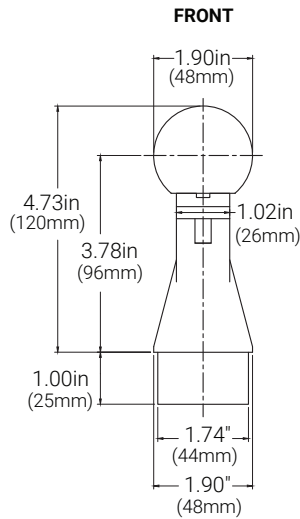

OrgaRail® - Illuminated Handrail

ROUND Ø 1.90in(48mm)

DIMENSIONS

POST MOUNT