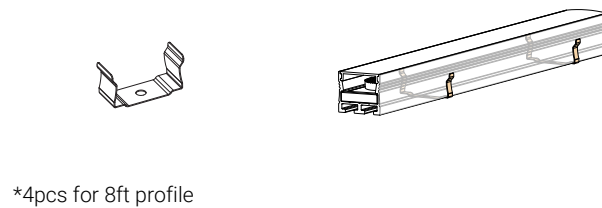

## MOUNTING & EXTRUSIONS (W x H x L)

**Plastic Channel (White) | 0.97 x 0.35 x 52in (24.6 x 8.9 x 1321mm)**  
#038067

**LED Mounting Clip | 0.82 x 0.3 x 0.78in (21 x 8 x 20mm)**  
#038060

**Aluminum Profile (Black) |**  
#038061 0.93 x 0.81 x 48in (24 x 21 x 1219mm)  
#038061-96 0.93 x 0.81 x 96in (24 x 21 x 2438mm)

**Snap-in Clear Lens | 48in(1219mm) or 96in(2438mm)**  
#038062

**End Cap w/ Power Hole (Black)**  
#038063

**End Cap (Black)**  
#038064

**Swivel Mount (Black) | 1.1in (28mm) width**  
#038065

**Aluminum Mounting Clip**  
0.98 x 0.5 x 0.39in (25 x 13 x 10mm)  
#038066

**Extended Connectors (2pc Set) | 0.35 x 0.1 x 1.6 (8.9 x 2.5 x 40mm)**  
#038068

\*Set screws included

**Inner Clip | 1.1 x 0.38 x 0.98in (28 x 9.7 x 25mm)**  
#038069

Specifications may be modified or improved without notification