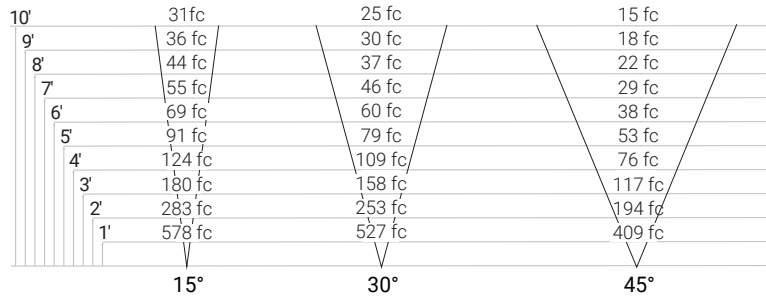

OrgaLED® Wallwash

PHOTOMETRIC DATA - based on 40K