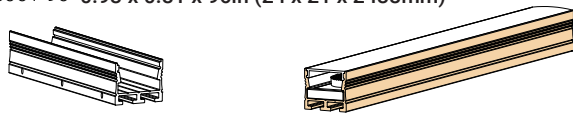

## MOUNTING & EXTRUSIONS (W x H x L)

**Plastic Channel (White) | 0.97 x 0.35 x 52in (24.6 x 8.9 x 1321mm)**  
#038067

**LED Mounting Clip | 0.82 x 0.3 x 0.78in (21 x 8 x 20mm)**  
#038060

**Aluminum Profile (Black) |**  
#038061 0.93 x 0.81 x 48in (24 x 21 x 1219mm)  
#038061-96 0.93 x 0.81 x 96in (24 x 21 x 2438mm)

**Snap-in Clear Lens | 48in(1219mm) or 96in(2438mm)**  
#038062

**End Cap w/ Power Hole (Black)**  
#038063

**End Cap (Black)**  
#038064

**Swivel Mount (Black) | 1.1in (28mm) width**  
#038065

**Aluminum Mounting Clip**  
0.98 x 0.5 x 0.39in (25 x 13 x 10mm)  
#038066