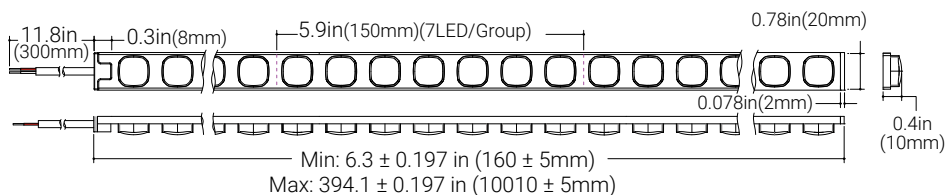

## FEATURES

- Flexible LED wallwasher tape light
- High Efficacy- 110 lm/W
- High Density- 7 LEDs per cuttable section
- 24V DC - Low Voltage, Class 2
- Up to 33ft(10m) Continuous Runs
- 2700K, 3000K, 4000K
- Dimmable
- Polycarbonate Optical Lens with Silicone encapsulation for durability, reliability, and ease of installation
- IP40 / IP67 Wet Location
- UL Listed
- 5 Years / 50,000 hrs Warranty
- Ambient working temperature -4°~104°F (-20°~40°C)

## MOUNTING & EXTRUSIONS (W x H x L)

**Plastic Channel (White) | 0.97 x 0.35 x 52in (24.6 x 8.9 x 1321mm)**  
#038067

**LED Mounting Clip | 0.82 x 0.3 x 0.78in (21 x 8 x 20mm)**  
#038060

**Aluminum Profile (Black) |**  
#038061 0.93 x 0.81 x 48in (24 x 21 x 1219mm)  
#038061-96 0.93 x 0.81 x 96in (24 x 21 x 2438mm)

**Extended Connectors (2pc Set) | 0.35 x 0.1 x 1.6 (8.9 x 2.5 x 40mm)**  
#038068

\*Set screws included

**Inner Clip | 1.1 x 0.38 x 0.98in (28 x 9.7 x 25mm)**  
#038069

Specifications may be modified or improved without notification

### ENCLOSURES

Part #	Ingress	Dimensions (inches / mm)	Description
045008	IP67	11.02 x 4.05 x 2.2 / 280 x 103 x 56	20W Enclosure
045009	IP67	11.02 x 4.05 x 2.2 / 280 x 103 x 56	40W Enclosure
045010	IP67	11.02 x 4.05 x 2.2 / 280 x 103 x 56	60W Enclosure
045011	IP67	11.02 x 4.05 x 2.2 / 280 x 103 x 56	75W Enclosure
045012	IP67	11.02 x 4.05 x 2.2 / 280 x 103 x 56	96W Enclosure
045013	IP67	16.7 x 9.8 x 2.3 / 424 x 249 x 58	200W Enclosure
045014	IP67	16.7 x 9.8 x 2.3 / 424 x 249 x 58	300W Enclosure