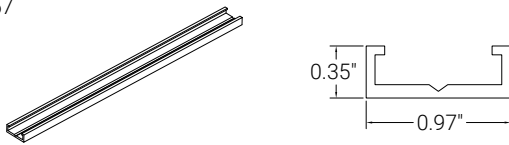

## MOUNTING & EXTRUSIONS (W x H x L)

**Plastic Channel (White) | 0.97 x 0.35 x 52in (24.6 x 8.9 x 1321mm)**  
#038067

**LED Mounting Clip | 0.82 x 0.3 x 0.78in (21 x 8 x 20mm)**  
#038060

**Aluminum Profile (Black) |**  
#038061 0.93 x 0.81 x 48in (24 x 21 x 1219mm)  
#038061-96 0.93 x 0.81 x 96in (24 x 21 x 2438mm)