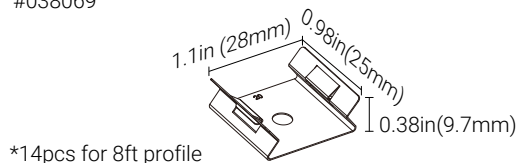

## MOUNTING & EXTRUSIONS (W x H x L)

**Plastic Channel (White) | 0.97 x 0.35 x 52in (24.6 x 8.9 x 1321mm)**  
#038067

**LED Mounting Clip | 0.82 x 0.3 x 0.78in (21 x 8 x 20mm)**  
#038060

**Aluminum Profile (Black) |**  
#038061 0.93 x 0.81 x 48in (24 x 21 x 1219mm)  
#038061-96 0.93 x 0.81 x 96in (24 x 21 x 2438mm)

**Snap-in Clear Lens | 48in(1219mm) or 96in(2438mm)**  
#038062

**End Cap w/ Power Hole (Black)**  
#038063

**End Cap (Black)**  
#038064

**Swivel Mount (Black) | 1.1in (28mm) width**  
#038065

**Aluminum Mounting Clip**  
0.98 x 0.5 x 0.39in (25 x 13 x 10mm)  
#038066

**Extended Connectors (2pc Set) | 0.35 x 0.1 x 1.6 (8.9 x 2.5 x 40mm)**  
#038068

\*Set screws included

**Inner Clip | 1.1 x 0.38 x 0.98in (28 x 9.7 x 25mm)**  
#038069

Specifications may be modified or improved without notification