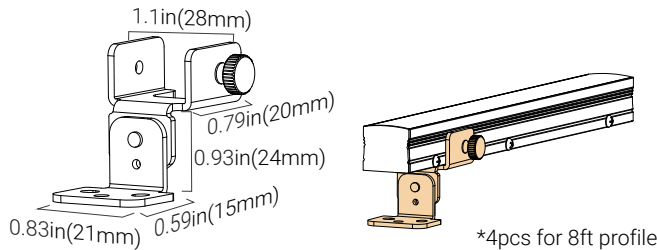

## MOUNTING & EXTRUSIONS (W x H x L)

**Plastic Channel (White) | 0.97 x 0.35 x 52in (24.6 x 8.9 x 1321mm)**  
#038067

**LED Mounting Clip | 0.82 x 0.3 x 0.78in (21 x 8 x 20mm)**  
#038060

**Aluminum Profile (Black) |**  
#038061 0.93 x 0.81 x 48in (24 x 21 x 1219mm)  
#038061-96 0.93 x 0.81 x 96in (24 x 21 x 2438mm)

**Snap-in Clear Lens | 48in(1219mm) or 96in(2438mm)**  
#038062

**End Cap w/ Power Hole (Black)**  
#038063

**End Cap (Black)**  
#038064

**Swivel Mount (Black) | 1.1in (28mm) width**  
#038065

**Aluminum Mounting Clip**  
0.98 x 0.5 x 0.39in (25 x 13 x 10mm)  
#038066

**Extended Connectors (2pc Set) | 0.35 x 0.1 x 1.6 (8.9 x 2.5 x 40mm)**  
#038068

\*Set screws included

**Inner Clip | 1.1 x 0.38 x 0.98in (28 x 9.7 x 25mm)**  
#038069

Specifications may be modified or improved without notification