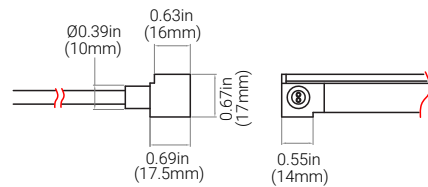

Side Feed Connector, 16'L
#052263-CU16