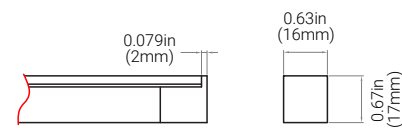

### FACTORY ASSEMBLED IP68 CONNECTORS

**Bottom Feed Connector, 16'L**  
#052250-CU16

**Side Feed Connector, 16'L**  
#052263-CU16

**End Connector, 16'L**  
#052278-CU16

**End Cap**  
#052286

**Extension**  
#052279 L available in 0.3m-1m