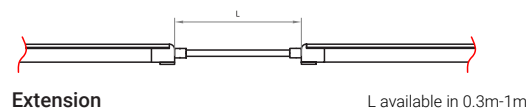

### FACTORY ASSEMBLED IP68 CONNECTORS

**Bottom Feed Connector, 16'L**  
#052250-CU16

**Side Feed Connector, 16'L**  
#052263-CU16

**End Connector, 16'L**  
#052278-CU16

**End Cap**  
#052286

**Extension**  
#052279 L available in 0.3m-1m