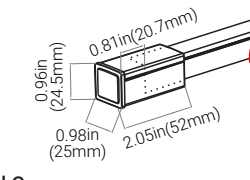

Snap End Cap
#052286S