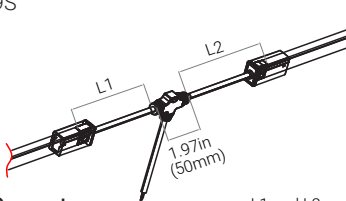

**T-Connector**  
#052280 L1 and L2 available in 0.15-0.5m  
L3 available in 0.3-3m

### FIELD ASSEMBLY SNAP IP67 CONNECTORS

**Bottom Snap Connector, 16'L**  
#052250S-CU16

**Side Feed Snap Connector, 16'L**  
#052263S-CU16

**End Snap Connector, 16'L**  
#052278S-CU16

**Snap End Cap**  
#052286S

**Snap Extension**  
#052279S L available in 0.3m, 1m, 3m

**Snap T-Connector**  
#052280S L1 and L2 available in 0.3m

Specifications may be modified or improved without notification