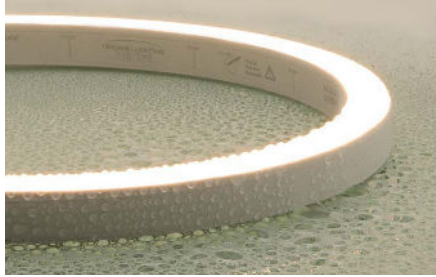

Aqueon® Diffuse Mono

STANDARD & HIGH POWER 24V DC ● ● ● ● ● ● ● ●