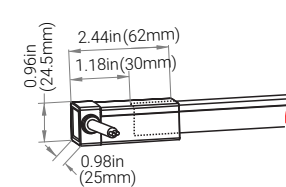

Side Feed Snap Connector, 16'L
#052263S-CU16