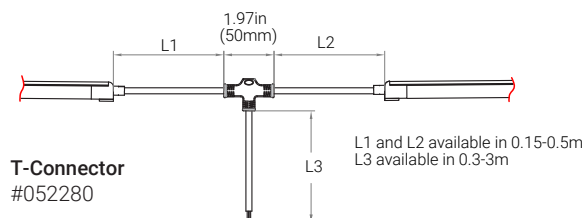

### FACTORY ASSEMBLED IP68 CONNECTORS

**Bottom Feed Connector, 16'L**  
#052250-CU16

**Side Feed Connector, 16'L**  
#052263-CU16

**End Connector, 16'L**  
#052278-CU16

**End Cap**  
#052286

**Extension**  
#052279 L available in 0.3m-1m

**T-Connector**  
#052280 L1 and L2 available in 0.15-0.5m  
L3 available in 0.3-3m