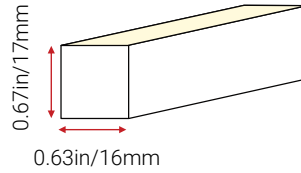

Aqueon® Diffuse Mono

STANDARD & HIGH POWER 24V DC ● ● ● ● ● ● ● ●