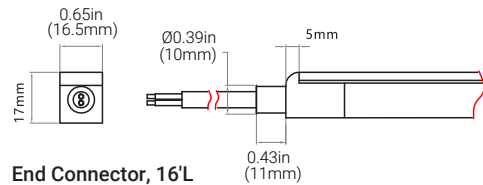

### FACTORY ASSEMBLED IP68 CONNECTORS

**Bottom Feed Connector, 16'L**  
#052250-CU16

**Side Feed Connector, 16'L**  
#052263-CU16

**End Connector, 16'L**  
#052278-CU16

**End Cap**  
#052286

**Extension**  
#052279 L available in 0.3m-1m