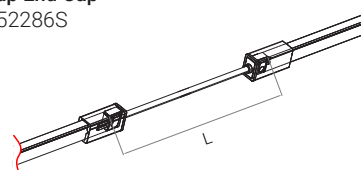

**T-Connector**  
#052280 L1 and L2 available in 0.15-0.5m  
L3 available in 0.3-3m

### FIELD ASSEMBLY SNAP IP67 CONNECTORS

**Bottom Snap Connector, 16'L**  
#052250S-CU16

**Side Feed Snap Connector, 16'L**  
#052263S-CU16

**End Snap Connector, 16'L**  
#052278S-CU16

**Snap End Cap**  
#052286S

**Snap Extension**  
#052279S L available in 0.3m, 1m, 3m

**Snap T-Connector**  
#052280S L1 and L2 available in 0.3m

Specifications may be modified or improved without notification