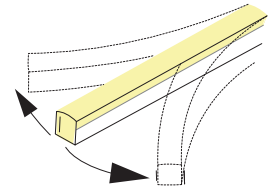

Project

Date

PART NUMBER & SPECIFICATIONS

Part #	Color	CRI	lm/ft	lm/m	Max Run	W/ft	W/m
High Power Aqueon® Diffuse Mono - Horizontal Bend							
052204-15	2200K	>95	152	500	26.2ft	8m	4.57 15
052205-15	2700K	>95	183	600	26.2ft	8m	4.57 15
052236-15	3000K	>95	183	600	26.2ft	8m	4.57 15
052237-15	3500K	>95	213	700	26.2ft	8m	4.57 15
052238-15	4000K	>95	213	700	26.2ft	8m	4.57 15
052239-15	5700K	>95	213	700	26.2ft	8m	4.57 15
052210-8	Red	>95	50	165	26.2ft	8m	2.44 8
052211-12	Green	>95	137	450	26.2ft	8m	3.66 12
052212-12	Blue	>95	34	110	26.2ft	8m	3.66 12
052213-8	Amber	>95	50	165	26.2ft	8m	2.44 8
High Power Aqueon® Diffuse Mono - Vertical Bend							
052203-15	2200K	>95	183	600	26.2ft	8m	4.57 15
052229-15	2700K	>95	213	700	26.2ft	8m	4.57 15
052230-15	3000K	>95	213	700	26.2ft	8m	4.57 15
052231-15	3500K	>95	244	800	26.2ft	8m	4.57 15
052232-15	4000K	>95	244	800	26.2ft	8m	4.57 15
052233-15	5700K	>95	244	800	26.2ft	8m	4.57 15
052206-8	Red	>95	56	185	26.2ft	8m	2.44 8
052207-12	Green	>95	168	550	26.2ft	8m	3.66 12
052208-12	Blue	>95	37	120	26.2ft	8m	3.66 12
052209-8	Amber	>95	56	185	26.2ft	8m	2.44 8

HORIZONTAL BENDING