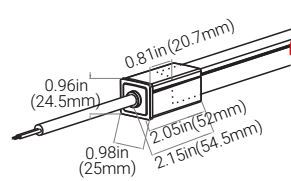

End Snap Connector, 16'L
#052278S-CU16