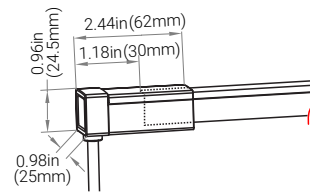

FIELD ASSEMBLY SNAP IP67 CONNECTORS

Bottom Snap Connector, 16'L
#052250S-CU16