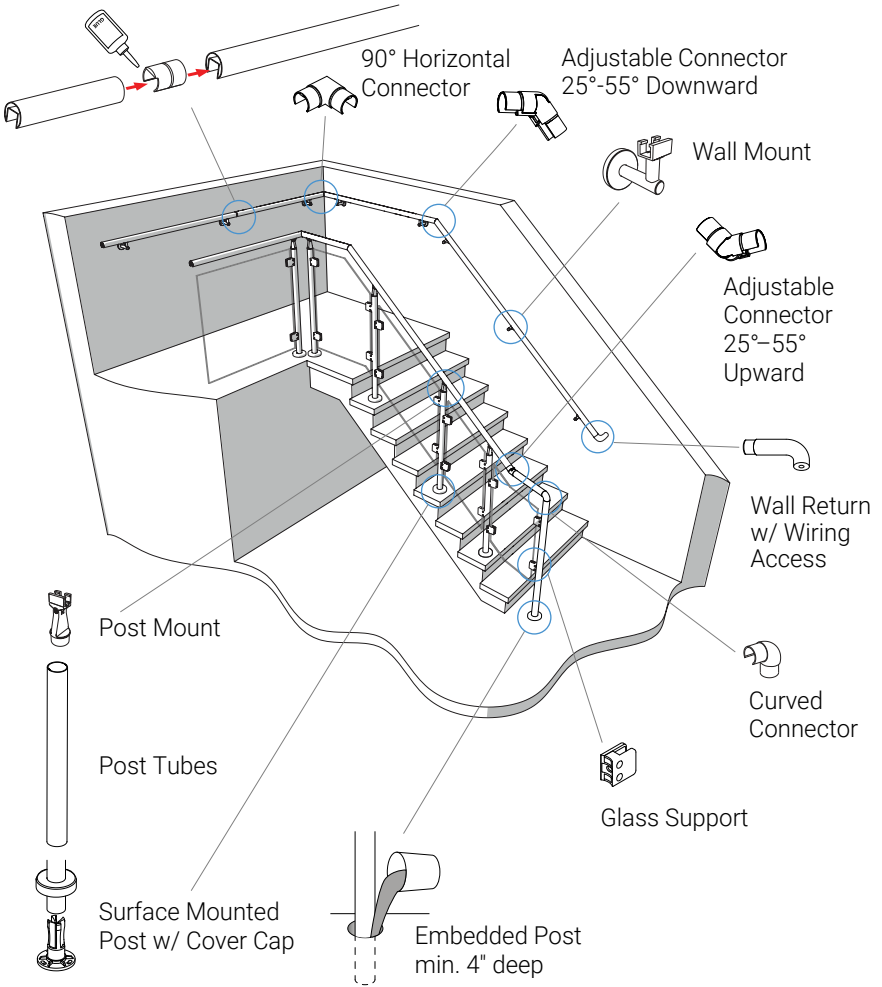

Straight Connector
with easy fit connection!