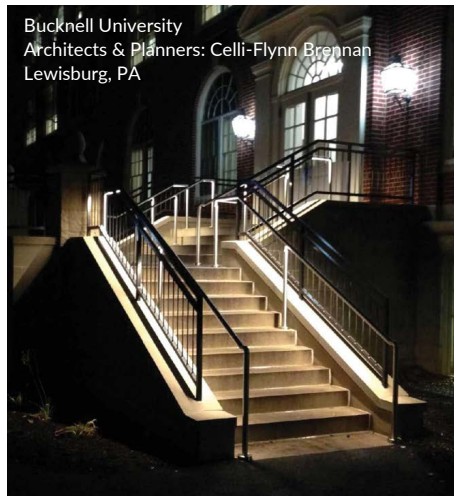

One Montgomery Plaza | NORR Architecture | Norristown, PA