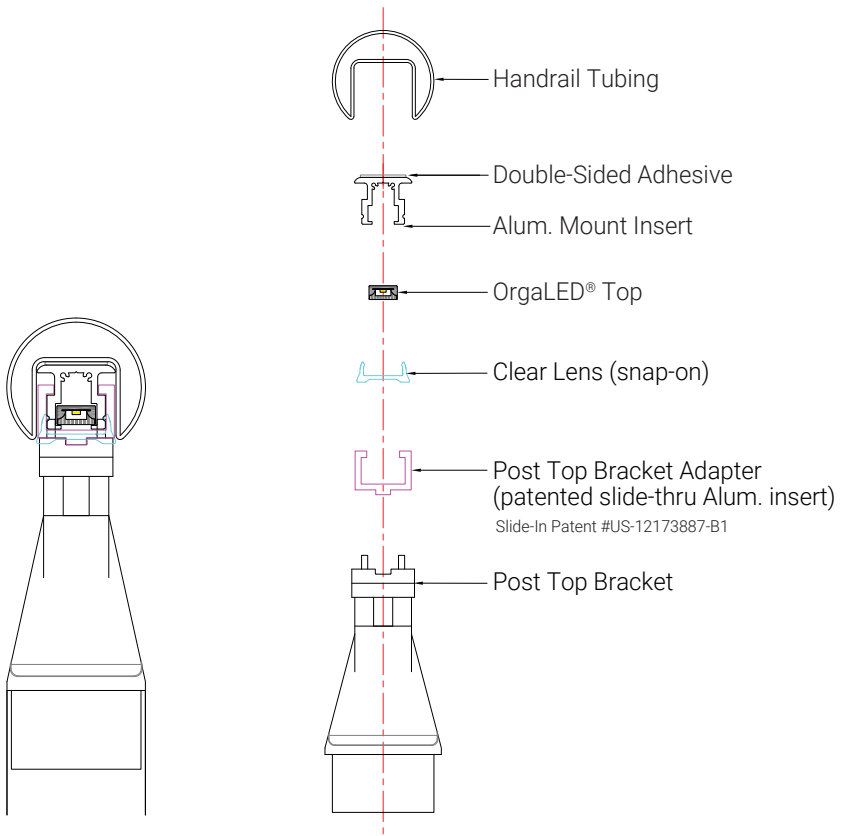

A Push-fit Illuminated Handrail System Like No Other

A revolution in illuminated weld-free handrail installation. Easy to install and completely customizable. One must simply combine components to create a handrail with a stunning visual impact. Our push-fit system and patented slide-in lighting design means that installation is quick and hassle-free, saving you both time and money.