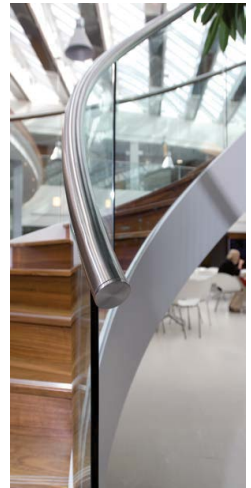

The Revolutionary 2D & 3D Curved OrgaRail®

Everyone's favorite revolutionary LED based handrail system can now be curved! The perfect solution for creating a safe, stylish and eye-catching feature in any space.

The 2D OrgaRail® can curve in one direction. Perfect for curved or circular applications on balconies and bridges. The 3D OrgaRail® can curve in two directions simultaneously. Ideal for curved or winding staircases.