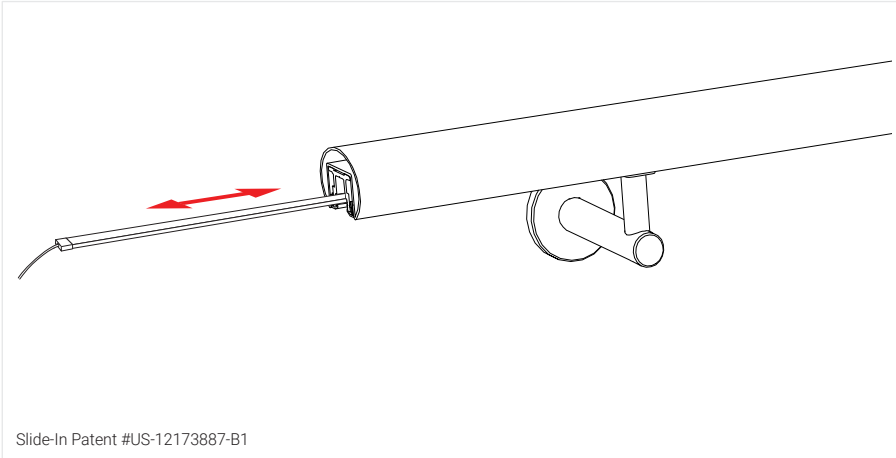

**New Patented Slide-in Lighting Design
Simplifies Installation & Maintenance!**

Slide-In Patent #US-12173887-B1