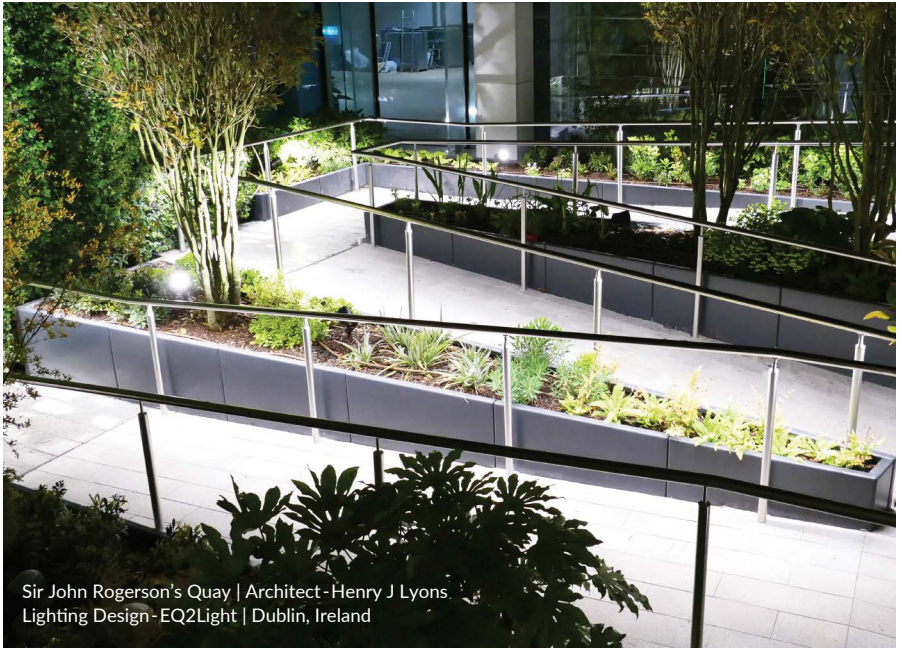

Pixel Pool at the Paradise Pier Hotel/Disney Resorts
Lighting Design/ Architect: Walt Disney Imagineering | Anaheim CA

Sir John Rogerson's Quay | Architect - Henry J Lyons
Lighting Design - EQ2Light | Dublin, Ireland