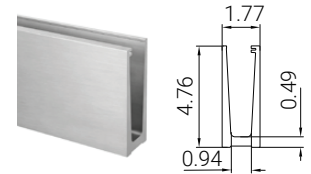

Hardware	
012942	Mechanical Anchor - 1/2x 5"L (For Concrete)
012943	Mechanical Anchor - 3/8" x 4"L (For Concrete)
012944	Mounting Anchor - M10 x 1.18"L (For Steel)
012945	Mounting Anchor - 3/8" x 4.72"L (For Wood)

Project

Date

Shoerail (Top Mount)