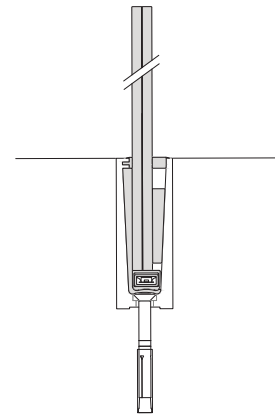

ORGANIC LIGHTING®

Project

Date

MOUNT OPTIONS

Top Mount

Recessed Mount

Fascia Mount

ILLUMI-GLASS® Illuminated Glass Barrier System