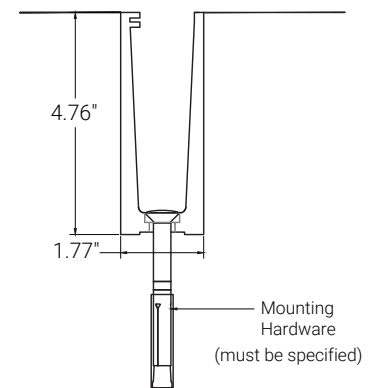

Hardware	
012942	Mechanical Anchor - 1/2x 5"L (For Concrete)
012943	Mechanical Anchor - 3/8" x 4"L (For Concrete)
012944	Mounting Anchor - M10 x 1.18"L (For Steel)
012945	Mounting Anchor - 3/8" x 4.72"L (For Wood)

Project

Date

Shoerail (Top Mount)

Shoerail w/ Cladding (Fascia Mount)

Shoerail (Embedded Mount)

Corner (Top Mount)

Wedge Kit

Slide-in Patent #US-12173887-B1