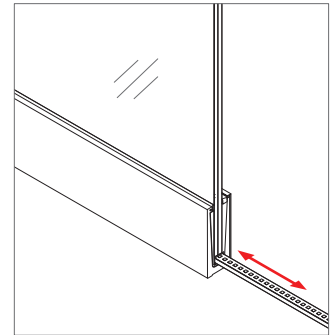

ILLUMI-GLASS® Illuminated Glass Barrier System

OVERVIEW

Project

Date

Patented Slide-in Lighting makes replacing the OrgaLED strip as easy as changing a light bulb! Simply slide out the old strip and slide in the new.