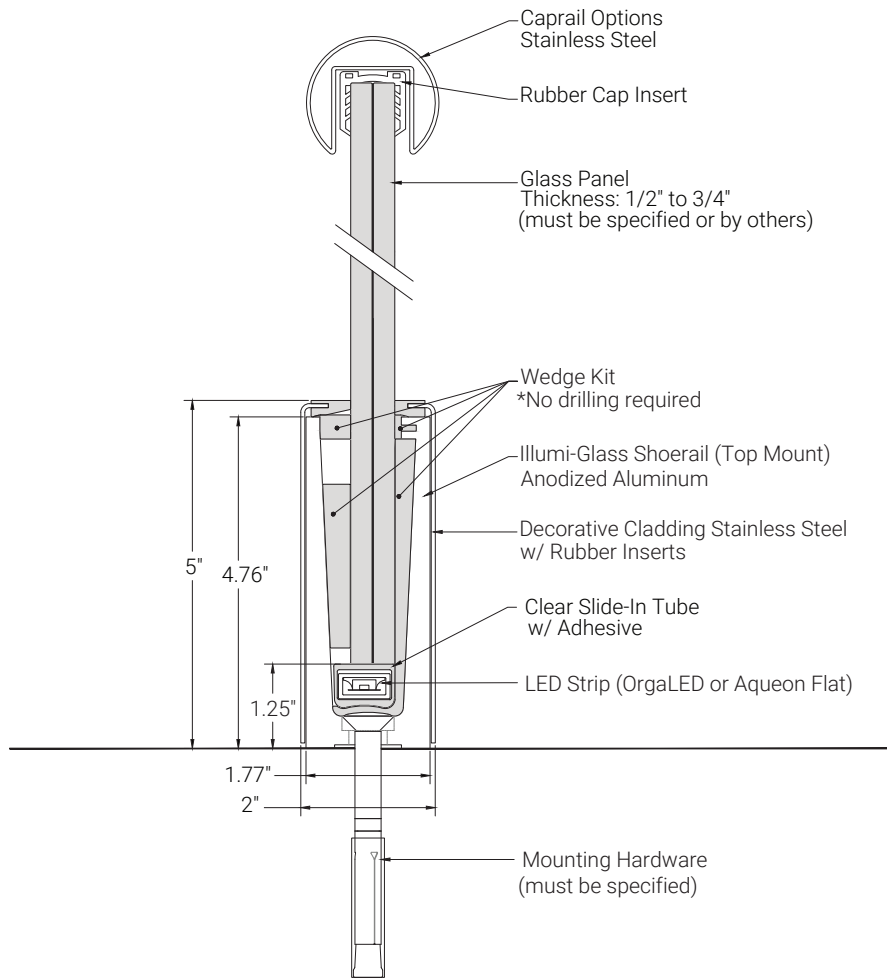

ILLUMI-GLASS® Illuminated Glass Barrier System

OVERVIEW

Project

Date

Patented Slide-in Lighting makes replacing the OrgaLED strip as easy as changing a light bulb! Simply slide out the old strip and slide in the new.

CAPRAIL OPTIONS

Slide-in Patent #US-12173887-B1

Specifications may be modified or improved without notification