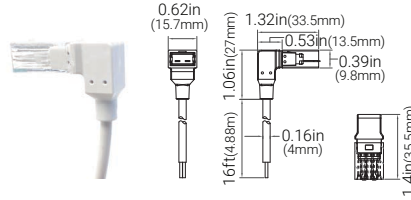

Bottom Feed Connector Cable
16ft (4.88m) | IP40 / IP67
#041003