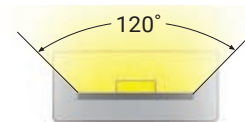

Project

Date

0.5"W x 0.25"H
(12.7mm x 6.35mm)

ORGALED LED