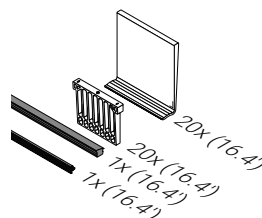

Hardware	
012942	Mechanical Anchor - 1/2x 5"L (For Concrete)
012943	Mechanical Anchor - 3/8" x 4"L (For Concrete)
012944	Mounting Anchor - M10 x 1.18"L (For Steel)
012945	Mounting Anchor - 3/8" x 4.72"L (For Wood)

Project

Date

Shoerail (Top Mount)

Shoerail w/ Cladding (Fascia Mount)

Shoerail (Embedded Mount)

Corner (Top Mount)

Wedge Kit

Slide-in Patent #US-12173887-B1