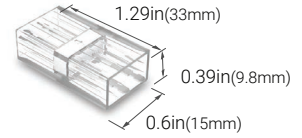

ILLUMI-GLASS® Illuminated Glass Barrier System

ACCESSORIES

ORGALED TOP ACCESSORIES

Straight Connector Cable
16ft (4.88m) | IP40 / IP67
#041002

Bottom Feed Connector Cable
16ft (4.88m) | IP40 / IP67
#041003