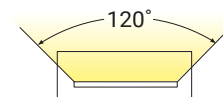

0.61"W x 0.24"H
(15.5mm x 6.1mm)

AQUEON FLAT LED

Slide-in Patent #US-12173887-B1

Specifications may be modified or improved without notification