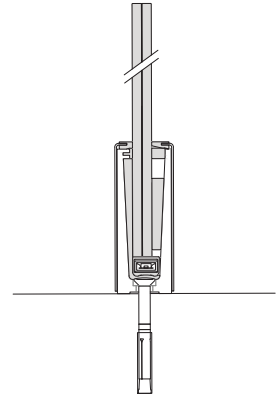

MOUNT OPTIONS

Top Mount