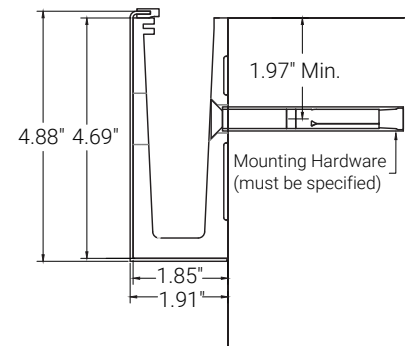

Shoerail w/ Cladding (Fascia Mount)