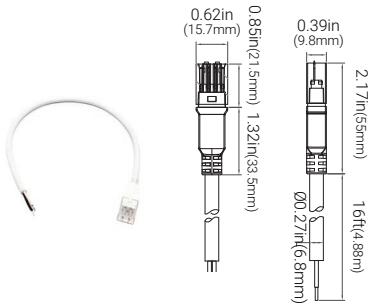

Project

Date

0.5"W x 0.25"H
(12.7mm x 6.35mm)

ORGALED LED

0.61"W x 0.24"H
(15.5mm x 6.1mm)

AQUEON FLAT LED

Slide-in Patent #US-12173887-B1

Specifications may be modified or improved without notification

ILLUMI-GLASS® Illuminated Glass Barrier System

ACCESSORIES

ORGALED TOP ACCESSORIES

Straight Connector Cable
16ft (4.88m) | IP40 / IP67
#041002

Bottom Feed Connector Cable
16ft (4.88m) | IP40 / IP67
#041003