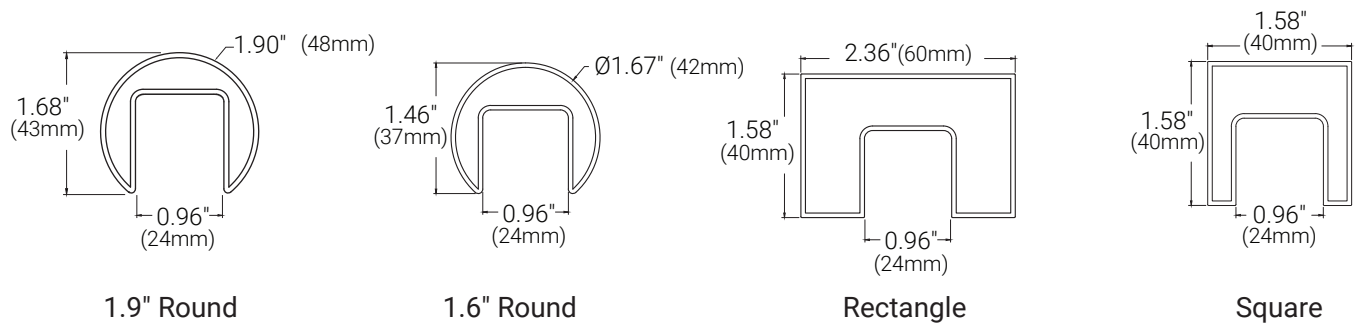

CAPRAIL OPTIONS

Slide-in Patent #US-12173887-B1

Specifications may be modified or improved without notification