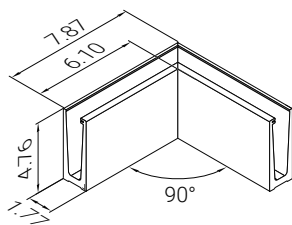

Corner (Top Mount)