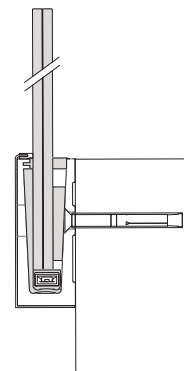

ORGANIC LIGHTING®

Project

Date

MOUNT OPTIONS

Top Mount

Recessed Mount

Fascia Mount

ILLUMI-GLASS® Illuminated Glass Barrier System