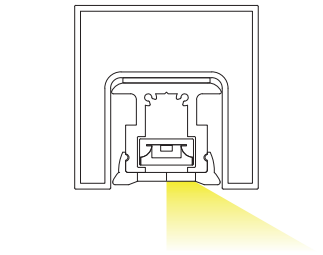

ASYMMETRIC

FEATURES

- Heavy duty stainless steel AISI 316 Satin Brushed.
- Energy efficient
- 24V
- Wall and Post Mounts are designed for quick and easy installation
- Available in various colors and luminous intensities
- Made in the USA
- ADA Compliant
- Bug Rating: B0-U0-G0
- IK10

MOUNTING

Wall or post mounted, glass infill option or glass mounting.
*Glass by others.

OPTICS

1. OrgaLED® LED strips available in multiple intensities:
2. Low output (Deco 35-38 lm/ft | 115-125 lm/m)
   - Medium output (Power 117-127 lm/ft | 383-416 lm/m)
   - High output (Power 198-216 lm/ft | 651-708 lm/m)
   - Photon (275-1018 lm/ft | 745-3339 lm/m)
   - Available in 2700K, 3000K, 3500K, 4000K, 5000K, RGBW27K, RGBW30K, RGBW40K and Wildlife Amber.
   - OrgaLED® Continuous run length up to 66ft (20.1m)
   - Energy Efficient (120-180 lm/watt)

CONNECTING

The maximum unit length of the handrail is 16.4ft(5m) and can easily be connected mechanically or by welding. All handrails can be applied indoor and outdoor.

HOW TO SPECIFY YOUR ENERGY EFFICIENT HANDRAIL

As each lighting project is unique, all the components of the OrgaRail® illuminated Handrail are professionally customized. Therefore, it is of great importance to provide fully dimensioned plans, DWG files and detailed drawings, in addition to the useful nomenclature below.

ILLUMINATED HANDRAIL TECHNICAL DETAIL

Profile	Length	LED	CCT	Control	Beam	Mount	Lens	Connector	Options
HRS	_____	_____	_____	_____	_____	_____	_____	_____	_____
HRS Square	X Length in feet	D Deco P Power HP High Power P1 Photon 1200 P2 Photon 2000 P3 Photon 3000 P4 Photon 4000	27 2700K 30 3000K 35 3500K* 40 4000K 50 5000K 65 6500K** RGBW27 RGBW27K RGBW30 RGBW30K RGBW40 RGBW40K A Wildlife Amber	ND Non Dimming D1 0-10V TRI TRIAC DMX DMX	S Sym.	P Post G Glass W Wall CU Custom	LC Clear LF Frosted LA Asym.	I Interior (IP40) E Exterior (IP67)	PR Post Return WR Wall Return EC End Cap FL Flange Base Kit N None

*D, P, HP only **Photon only

CUSTOM FINISH

Powder Coat _____
(RAL #)
Alloy Composition Coating
Information available upon request.

Specifications may be modified or improved without notification.