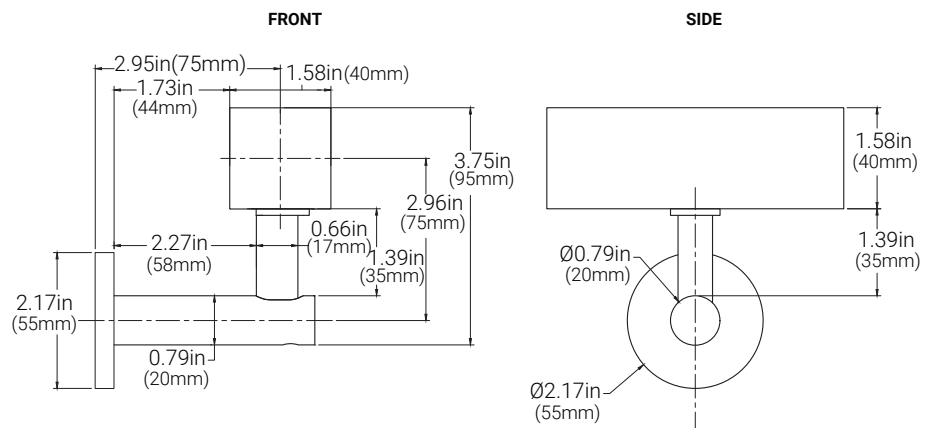

WALL MOUNT

Specifications may be modified or improved without notification.