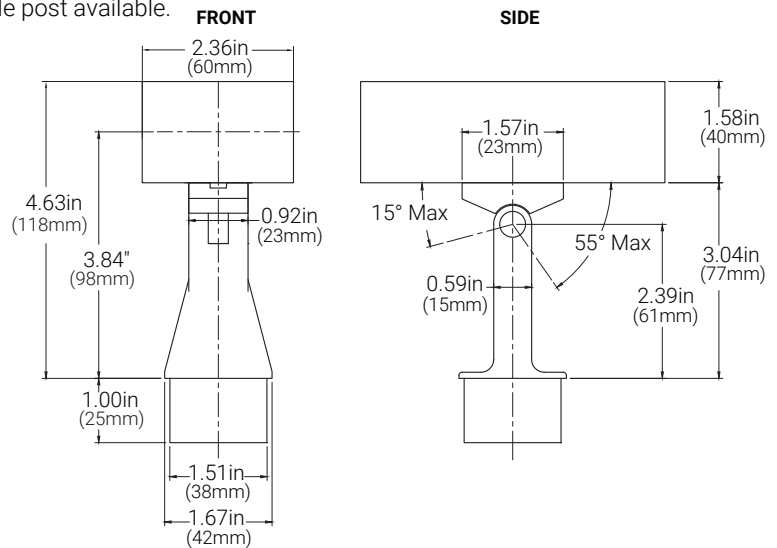

Asymmetric Lens

INFILLS & ACCESSORIES

Glass Bracket (glass by others)

Cable Infill

Railing Infill

Guardrail

ADDER ACCESSORIES

Part #	Description
HRRGB	Glass Brackets Infill (sizes in inches: Ø1/4, Ø5/16, Ø3/8, Ø9/16)
HRRRL	Railing Infill (sizes in inches: Ø1/2, Ø5/8)
HRRCL	Cable Infill (sizes in inches: Ø1/8, Ø5/32)
HRRGR	Guardrail Non-Illuminated (42" height)
012013-ID	Integral LED Driver (Non-Dimming) / 120-277V / 96W

Integral Driver

Specifications may be modified or improved without notification.

OrgaRail® - Illuminated Handrail

RECTANGLE

DIMENSIONS

POST MOUNT

*Standard: 1.6in(41mm) Round post. Custom Rectangle post available.