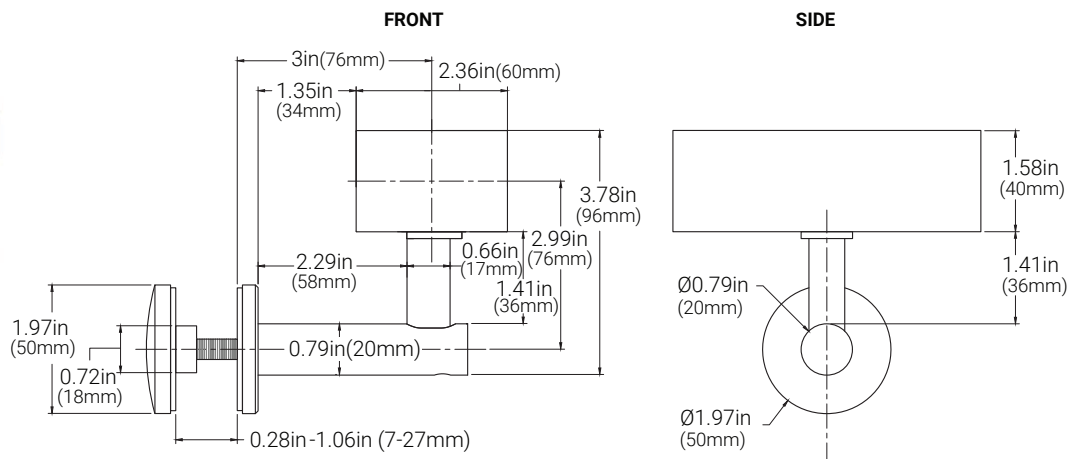

Asymmetric Lens

INFILLS & ACCESSORIES

Glass Bracket (glass by others)

Cable Infill

Railing Infill

Guardrail

ADDER ACCESSORIES

Part #	Description
HRRGB	Glass Brackets Infill (sizes in inches: Ø1/4, Ø5/16, Ø3/8, Ø9/16)
HRRRL	Railing Infill (sizes in inches: Ø1/2, Ø5/8)
HRRCL	Cable Infill (sizes in inches: Ø1/8, Ø5/32)
HRRGR	Guardrail Non-Illuminated (42" height)
012013-ID	Integral LED Driver (Non-Dimming) / 120-277V / 96W

Integral Driver

Specifications may be modified or improved without notification.

OrgaRail® - Illuminated Handrail

RECTANGLE

DIMENSIONS

POST MOUNT

*Standard: 1.6in(41mm) Round post. Custom Rectangle post available.

GLASS MOUNT

WALL MOUNT

Specifications may be modified or improved without notification.

OrgaRail® - Illuminated Handrail

RECTANGLE

SYMMETRIC LED STRIPS - 24V

Compatible with Slide-Fed Symmetric applications. Can be made Asymmetric with an Asymmetric lens. Flexible UV/IR protected PVC encapsulated LEDs with a continuous run length of up to 66ft (20.1m).