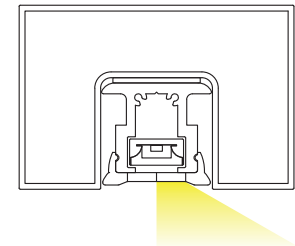

ASYMMETRIC

FEATURES

- Heavy duty stainless steel AISI 316 Satin Brushed.
- Energy efficient
- 24V
- Wall and Post Mounts are designed for quick and easy installation
- Available in various colors and luminous intensities
- Made in the USA
- Bug Rating: B0-U0-G0
- IK10

MOUNTING

Wall or post mounted, glass infill option or glass mounting.
*Glass by others.

OPTICS

OrgaLED® LED strips available in multiple intensities:

- Low output (Deco 35-38 lm/ft | 115-125 lm/m)
- Medium output (Power 117-127 lm/ft | 383-416 lm/m)
- High output (Power 198-216 lm/ft | 651-708 lm/m)
- Photon (275-1018 lm/ft | 745-3339 lm/m)
- Available in 2700K, 3000K, 3500K, 4000K, 5000K, RGBW27K, RGBW30K, RGBW40K and Wildlife Amber.
- OrgaLED® Continuous run length up to 66ft (20.1m)
- Energy Efficient (120-180 lm/watt)

CONNECTING

The maximum unit length of the handrail is 16.4ft(5m) and can easily be connected mechanically or by welding. All handrails can be applied indoor and outdoor.

HOW TO SPECIFY YOUR ENERGY EFFICIENT HANDRAIL

As each lighting project is unique, all the components of the OrgaRail® illuminated Handrail are professionally customized. Therefore, it is of great importance to provide fully dimensioned plans, DWG files and detailed drawings, in addition to the useful nomenclature below.

ILLUMINATED HANDRAIL TECHNICAL DETAIL

Profile	Length	LED	CCT	Control	Beam	Mount	Lens	Connector	Options
HRR	_____	_____	_____	_____	_____	_____	_____	_____	_____
HRR Rectangle	X Length in feet	D Deco P Power HP High Power P1 Photon 1200 P2 Photon 2000 P3 Photon 3000 P4 Photon 4000	27 2700K 30 3000K 35 3500K* 40 4000K 50 5000K 65 6500K** RGBW27 RGBW27K RGBW30 RGBW30K RGBW40 RGBW40K A Wildlife Amber	ND Non Dimming D1 0-10V TRI TRIAC DMX DMX	S Sym.	P Post G Glass W Wall CU Custom	LC Clear LF Frosted LA Asym.	I Interior (IP40) E Exterior (IP67)	PR Post Return WR Wall Return EC End Cap FL Flange Base Kit N None

*D, P, HP only **Photon only

CUSTOM FINISH

Powder Coat _____
(RAL #)
Alloy Composition Coating
Information
available upon
request.

Specifications may be modified or improved without notification.