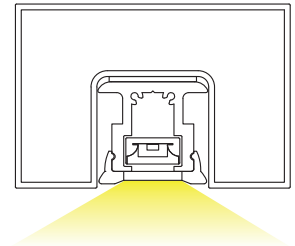

AVAILABLE PROFILES

SYMMETRIC