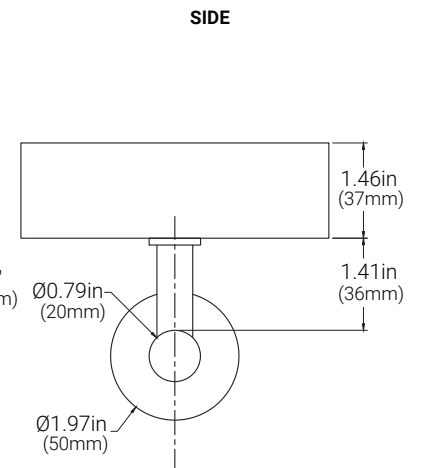

INFILLS & ACCESSORIES

Glass Bracket
(glass by others)

Cable Infill

Railing Infill

Guardrail

ADDER ACCESSORIES

Part #	Description
HR1GB	Glass Brackets Infill (sizes in inches: Ø1/4, Ø5/16, Ø3/8, Ø9/16)
HR1RL	Railing Infill (sizes in inches: Ø1/2, Ø5/8)
HR1CL	Cable Infill (sizes in inches: Ø1/8, Ø5/32)
HR1GR	Guardrail Non-Illuminated (42" height)
012067-ID	Integral LED Driver (Non-Dimming) / 120-277V / 96W

Integral Driver

Project

Date

OrgaRail® - Illuminated Handrail

ROUND Ø 1.60in (41mm)

DIMENSIONS

POST MOUNT

GLASS MOUNT

WALL MOUNT

Specifications may be modified or improved without notification.

OrgaRail® - Illuminated Handrail

ROUND Ø 1.60in (41mm)

SYMMETRIC LED STRIPS - 24V

Compatible with Slide-Fed Symmetric applications. Can be made Asymmetric with an Asymmetric lens. Flexible UV/IR protected PVC encapsulated LEDs with a continuous run length of up to 66ft (20.1m).