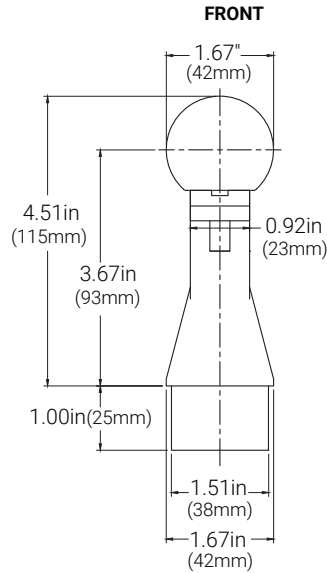

INFILLS & ACCESSORIES

Glass Bracket
(glass by others)

Cable Infill

Railing Infill

Guardrail

ADDER ACCESSORIES

Part #	Description
HR1GB	Glass Brackets Infill (sizes in inches: Ø1/4, Ø5/16, Ø3/8, Ø9/16)
HR1RL	Railing Infill (sizes in inches: Ø1/2, Ø5/8)
HR1CL	Cable Infill (sizes in inches: Ø1/8, Ø5/32)
HR1GR	Guardrail Non-Illuminated (42" height)
012067-ID	Integral LED Driver (Non-Dimming) / 120-277V / 96W

Integral Driver

Project

Date

OrgaRail® - Illuminated Handrail

ROUND Ø 1.60in (41mm)

DIMENSIONS

POST MOUNT

GLASS MOUNT