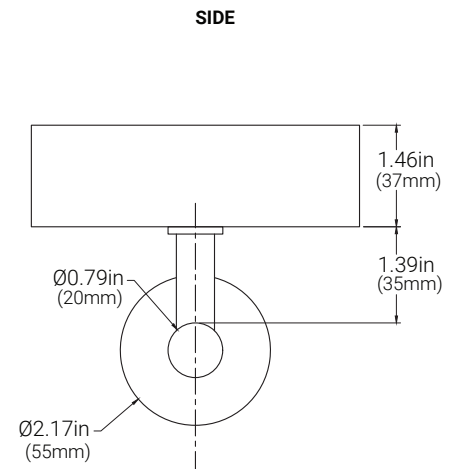

WALL MOUNT

Specifications may be modified or improved without notification.