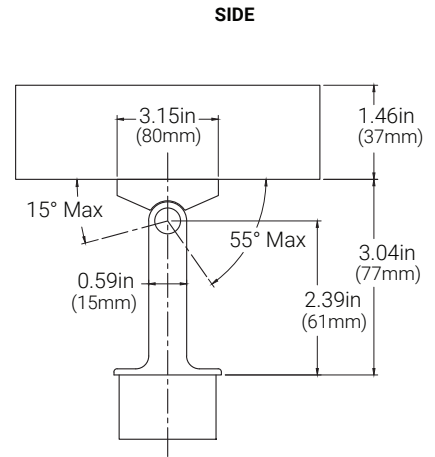

Integral Driver

Project

Date

OrgaRail® - Illuminated Handrail

ROUND Ø 1.60in (41mm)

DIMENSIONS

POST MOUNT

GLASS MOUNT