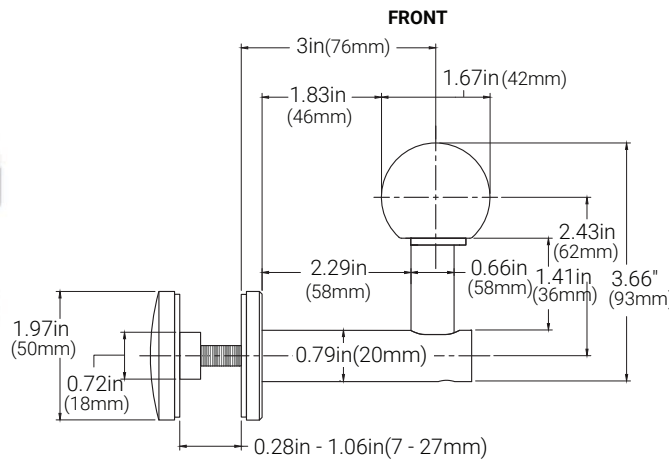

Integral Driver

Project

Date

OrgaRail® - Illuminated Handrail

ROUND Ø 1.60in (41mm)

DIMENSIONS

POST MOUNT

GLASS MOUNT

WALL MOUNT

Specifications may be modified or improved without notification.

OrgaRail® - Illuminated Handrail

ROUND Ø 1.60in (41mm)

SYMMETRIC LED STRIPS - 24V

Compatible with Slide-Fed Symmetric applications. Can be made Asymmetric with an Asymmetric lens. Flexible UV/IR protected PVC encapsulated LEDs with a continuous run length of up to 66ft (20.1m).