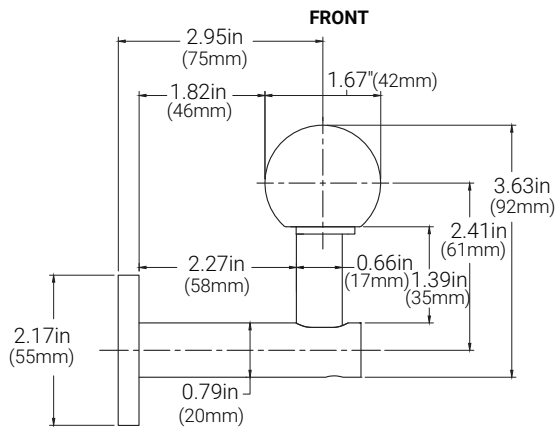

WALL MOUNT

Specifications may be modified or improved without notification.