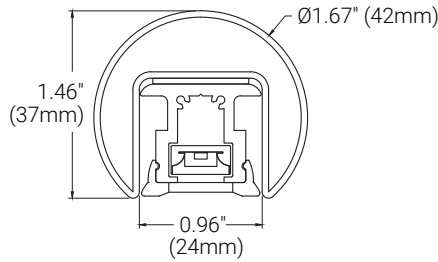

OrgaRail® - Illuminated Handrail

ROUND Ø 1.60in (41mm)

ORGANIC LIGHTING®

Project

Date

AVAILABLE PROFILES

SYMMETRIC

ASYMMETRIC

FEATURES

- Heavy duty stainless steel AISI 316 Satin Brushed.
- Dimensions: 1.6in(41mm) OD
- Curved handrail (10ft/3.05m radius or greater) is available upon request
- Channel for continuous OrgaLED® Top LED strip
- Energy efficient
- Wall and Post Mounts are designed for quick and easy installation
- Available in various colors and luminous intensities
- Made in the USA
- ADA Compliant
- Bug Rating: B0-U0-G0

MOUNTING

Wall or post mounted, glass infill option or glass mounting.

*Glass by others.

CONNECTING

The maximum unit length of the handrail is 16.4ft(5m) and can easily be connected mechanically or by welding. All handrails can be applied indoor and outdoor.