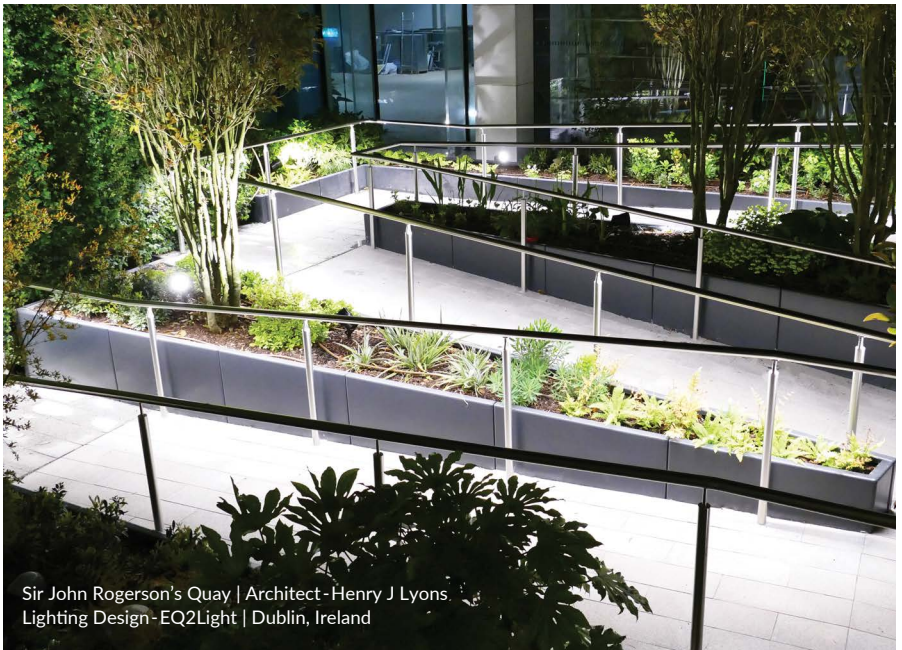

Sir John Rogerson's Quay | Architect - Henry J Lyons
Lighting Design - EQ2Light | Dublin, Ireland