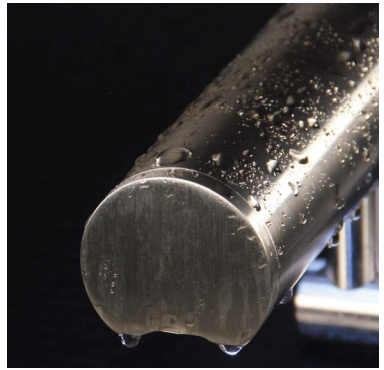

NEW! PVD Architectural Coating Options