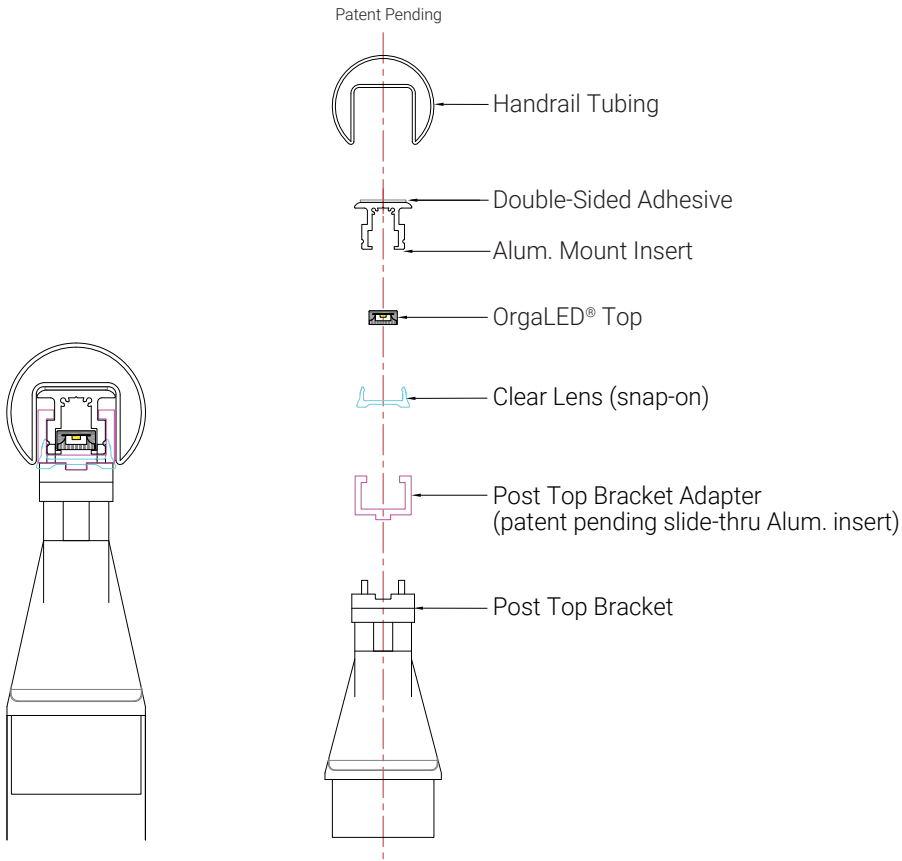

A Push-fit Illuminated Handrail System Like No Other

A revolution in illuminated weld-free handrail installation. Easy to install and completely customizable. One must simply combine components to create a handrail with a stunning visual impact. Our push-fit system and patent pending slide-in lighting design means that installation is quick and hassle-free, saving you both time and money.