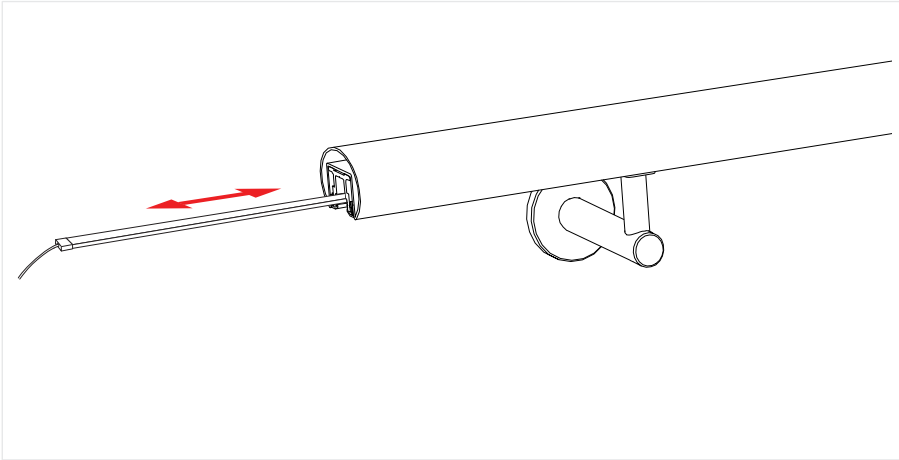

New Patent Pending Slide-in Lighting Design
Simplifies Installation & Maintenance!