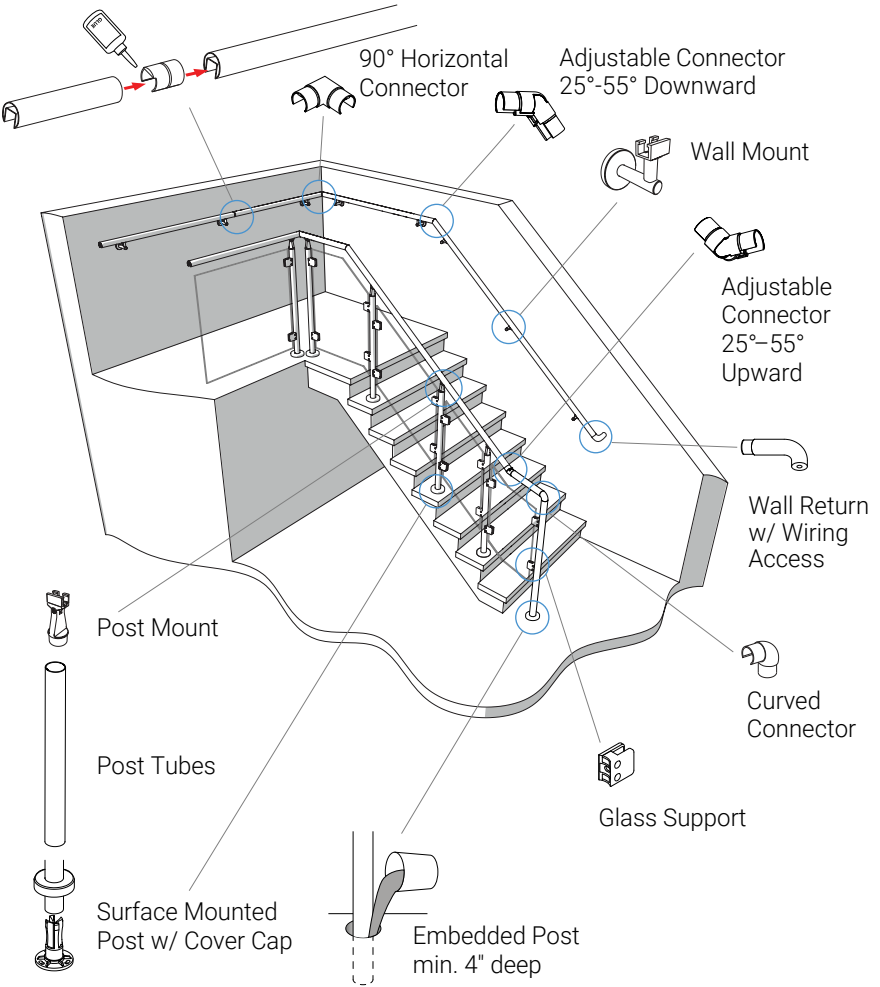

Straight Connector
with easy fit connection!