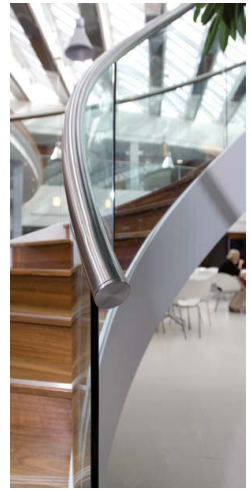

The Revolutionary 2D & 3D Curved OrgaRail®

Everyone's favorite revolutionary LED based handrail system can now be curved! the perfect solution for creating a safe, stylish and eye-catching feature in any space.

The 2D OrgaRail® can curve in one direction. Perfect for curved or circular applications on balconies and bridges. The 3D OrgaRail® can curve in two directions simultaneously. Ideal for curved or winding staircases.