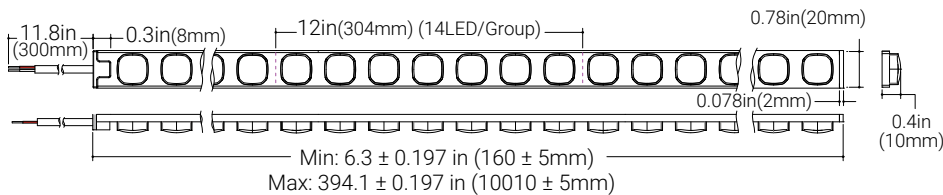

PART NUMBER & SPECIFICATIONS

Part #	Color	CRI	Efficacy	lm/ft	lm/m	W/ft	W/m
OrgaLED® Wallwash 15°							
038410	2700K	>90	100 lm/W	580	1902.4	5.8	19
038420	3000K	>90	105 lm/W	610	2000.8	5.8	19
038440	4000K	>90	110 lm/W	640	2099.2	5.8	19
OrgaLED® Wallwash 30°							
038510	2700K	>90	100 lm/W	580	1902.4	5.8	19
035520	3000K	>90	105 lm/W	610	2000.8	5.8	19
038540	4000K	>90	110 lm/W	640	2099.2	5.8	19
OrgaLED® Wallwash 45°							
038610	2700K	>90	100 lm/W	580	1902.4	5.8	19
038620	3000K	>90	105 lm/W	610	2000.8	5.8	19
038640	4000K	>90	110 lm/W	640	2099.2	5.8	19

*Data based on 40K

ORGANIC LIGHTING®

Project

Date

ACCESSORIES

Starter Cable | 6ft
IP40 / IP67
#038050

End Cap | IP40 / IP67
#038010

Jumper Cable | 8in
IP40 / IP67
#038030

Inline Connector
IP40 / IP67
#038020

Cutting Tool
#038003

IP67 Waterproofing Kit
#011511

Waterproof Mini J-Box
#PC-JBOX

Specifications may be modified or improved without notification

Organic Lighting | 12203 Magnolia Avenue, Suite 1, Riverside CA 92503 | 626.969.6140 | www.organiclighting.com | 09/2024 V7

1 of 3