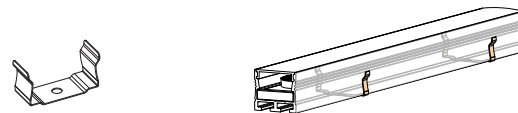

Aluminum Profile (Black) | 0.93 x 0.81 x 48in (24 x 21 x 1219mm)
#038061
or 0.93 x 0.81 x 96in (24 x 21 x 2438mm)

Snap-in Clear Lens | 48in(1219mm) or 96in(2438mm)
#038062

End Cap w/ Power Hole (Black)
#038063

End Cap (Black)
#038064

Swivel Mount (Black) | 1.1in (28mm) width
#038065

*4pcs for 8ft profile

Aluminum Mounting Clip
0.98 x 0.5 x 0.39in (25 x 13 x 10mm)
#038066

*4pcs for 8ft profile

Extended Connectors (2pc Set) | 0.35 x 0.1 x 1.6 (8.9 x 2.5 x 40mm)
#038068

*Set screws included

Inner Clip | 1.1 x 0.38 x 0.98in (28 x 9.7 x 25mm)
#038069

*14pcs for 8ft profile

Specifications may be modified or improved without notification

POWER SUPPLIES, ENCLOSURES & WIRING DIAGRAM