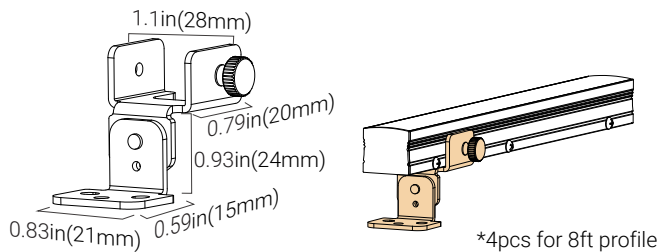

1 of 3

PHOTOMETRIC DATA, MOUNTINGS & EXTRUSIONS

PHOTOMETRIC DATA - based on 40K

Project

Date

MOUNTING & EXTRUSIONS (W x H x L)

LED Mounting Clip | 0.82 x 0.3 x 0.78in (21 x 8 x 20mm)
#038060

*8pcs for 8ft profile

Aluminum Profile (Black) | 0.93 x 0.81 x 48in (24 x 21 x 1219mm)
#038061
or 0.93 x 0.81 x 96in (24 x 21 x 2438mm)

Snap-in Clear Lens | 48in(1219mm) or 96in(2438mm)
#038062

End Cap w/ Power Hole (Black)
#038063

End Cap (Black)
#038064

Swivel Mount (Black) | 1.1in (28mm) width
#038065

*4pcs for 8ft profile

Aluminum Mounting Clip
0.98 x 0.5 x 0.39in (25 x 13 x 10mm)
#038066

*4pcs for 8ft profile

Extended Connectors (2pc Set) | 0.35 x 0.1 x 1.6 (8.9 x 2.5 x 40mm)
#038068

*Set screws included

Inner Clip | 1.1 x 0.38 x 0.98in (28 x 9.7 x 25mm)
#038069

*14pcs for 8ft profile

Specifications may be modified or improved without notification

POWER SUPPLIES, ENCLOSURES & WIRING DIAGRAM