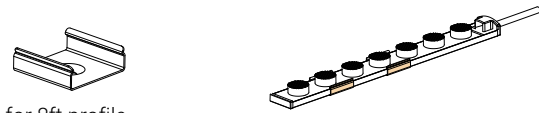

1 of 3

PHOTOMETRIC DATA, MOUNTINGS & EXTRUSIONS

PHOTOMETRIC DATA - based on 40K

Project

Date

MOUNTING & EXTRUSIONS (W x H x L)

LED Mounting Clip | 0.82 x 0.3 x 0.78in (21 x 8 x 20mm)
#038060

*8pcs for 8ft profile

Aluminum Profile (Black) | 0.93 x 0.81 x 48in (24 x 21 x 1219mm)
#038061
or 0.93 x 0.81 x 96in (24 x 21 x 2438mm)

Snap-in Clear Lens | 48in(1219mm) or 96in(2438mm)
#038062

End Cap w/ Power Hole (Black)
#038063

*Set screws included

Inner Clip | 1.1 x 0.38 x 0.98in (28 x 9.7 x 25mm)
#038069

*14pcs for 8ft profile

Specifications may be modified or improved without notification

POWER SUPPLIES, ENCLOSURES & WIRING DIAGRAM