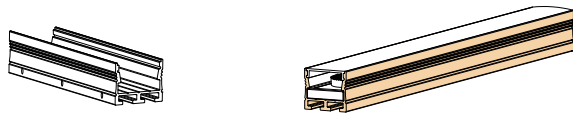

1 of 3

PHOTOMETRIC DATA, MOUNTINGS & EXTRUSIONS

PHOTOMETRIC DATA - based on 40K

Project

Date

MOUNTING & EXTRUSIONS (W x H x L)

LED Mounting Clip | 0.82 x 0.3 x 0.78in (21 x 8 x 20mm)
#038060

*8pcs for 8ft profile

Aluminum Profile (Black) | 0.93 x 0.81 x 48in (24 x 21 x 1219mm)
#038061
or 0.93 x 0.81 x 96in (24 x 21 x 2438mm)

Snap-in Clear Lens | 48in(1219mm) or 96in(2438mm)
#038062

End Cap w/ Power Hole (Black)
#038063