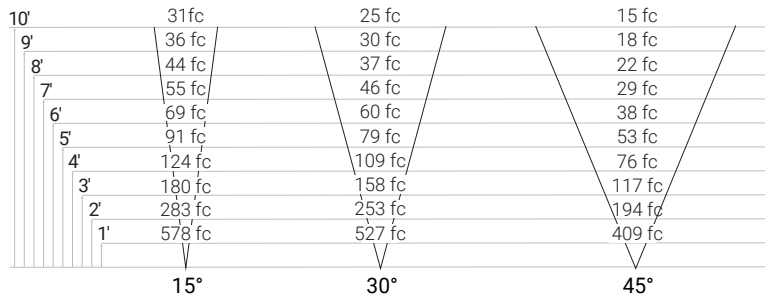

PART NUMBER & SPECIFICATIONS

Part #	Color	CRI	Efficacy	lm/ft	lm/m	W/ft	W/m
OrgaLED® Wallwash 15°							
038410	2700K	>90	100 lm/W	580	1902.4	5.8	19
038420	3000K	>90	105 lm/W	610	2000.8	5.8	19
038440	4000K	>90	110 lm/W	640	2099.2	5.8	19
OrgaLED® Wallwash 30°							
038510	2700K	>90	100 lm/W	580	1902.4	5.8	19
035520	3000K	>90	105 lm/W	610	2000.8	5.8	19
038540	4000K	>90	110 lm/W	640	2099.2	5.8	19
OrgaLED® Wallwash 45°							
038610	2700K	>90	100 lm/W	580	1902.4	5.8	19
038620	3000K	>90	105 lm/W	610	2000.8	5.8	19
038640	4000K	>90	110 lm/W	640	2099.2	5.8	19

1 of 3

PHOTOMETRIC DATA, MOUNTINGS & EXTRUSIONS

PHOTOMETRIC DATA - based on 40K

Project

Date

MOUNTING & EXTRUSIONS (W x H x L)

LED Mounting Clip | 0.82 x 0.3 x 0.78in (21 x 8 x 20mm)
#038060

*8pcs for 8ft profile

Aluminum Profile (Black) | 0.93 x 0.81 x 48in (24 x 21 x 1219mm)
#038061
or 0.93 x 0.81 x 96in (24 x 21 x 2438mm)

Snap-in Clear Lens | 48in(1219mm) or 96in(2438mm)
#038062

End Cap w/ Power Hole (Black)
#038063