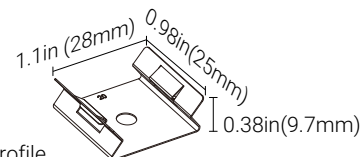

1 of 3

PHOTOMETRIC DATA, MOUNTINGS & EXTRUSIONS

PHOTOMETRIC DATA - based on 40K

Project

Date

MOUNTING & EXTRUSIONS (W x H x L)

LED Mounting Clip | 0.82 x 0.3 x 0.78in (21 x 8 x 20mm)
#038060

*8pcs for 8ft profile

Aluminum Profile (Black) | 0.93 x 0.81 x 48in (24 x 21 x 1219mm)
#038061
or 0.93 x 0.81 x 96in (24 x 21 x 2438mm)

Snap-in Clear Lens | 48in(1219mm) or 96in(2438mm)
#038062

End Cap w/ Power Hole (Black)
#038063

End Cap (Black)
#038064

Swivel Mount (Black) | 1.1in (28mm) width
#038065

*4pcs for 8ft profile

Aluminum Mounting Clip
0.98 x 0.5 x 0.39in (25 x 13 x 10mm)
#038066

*4pcs for 8ft profile

Extended Connectors (2pc Set) | 0.35 x 0.1 x 1.6 (8.9 x 2.5 x 40mm)
#038068

*Set screws included

Inner Clip | 1.1 x 0.38 x 0.98in (28 x 9.7 x 25mm)
#038069

*14pcs for 8ft profile

Specifications may be modified or improved without notification

POWER SUPPLIES, ENCLOSURES & WIRING DIAGRAM