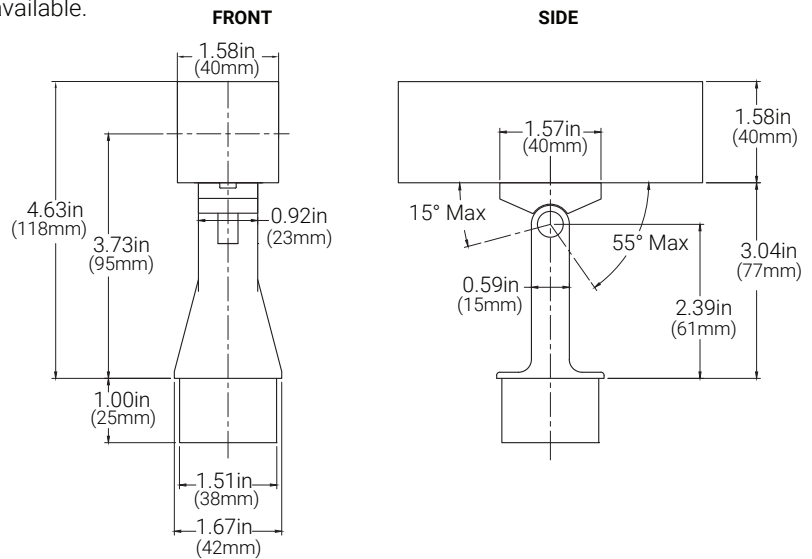

INFILLS & ACCESSORIES

Glass Bracket
(glass by others)

Cable Infill

Railing Infill

Guardrail

ADDER ACCESSORIES

Profile	Infills
HR	_____
HR	GB Glass Brackets Infill (sizes in inches: Ø1/4, Ø5/16, Ø3/8, Ø9/16) RL Railing Infill (sizes in inches: Ø1/2, Ø5/8) CL Cable Infill (sizes in inches: Ø1/8, Ø5/32) GR Guardrail Non-Illuminated (42" height)

Specifications may be modified or improved without notification.

OrgaRail® - Illuminated Handrail

SQUARE

DIMENSIONS

POST MOUNT

*Standard: 1.6" Round post. Custom square post available.

GLASS MOUNT

WALL MOUNT