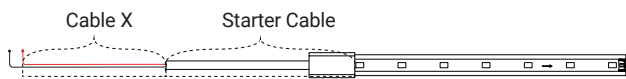

OrgaRail® - Illuminated Handrail

SQUARE

CABLE REQUIREMENT

The OrgaLED® LED strips need a minimum voltage at the beginning of the LED strip to function according to the specifications. The table below gives an indication of the maximum cable length based on the cable thickness. The standard OrgaLED® starter cable (20 AWG) has a cable length of 16ft (5m).

In case the required length is longer than the length mentioned in this cable, it is recommended to cut the starter cable down to 1ft and splice a larger gauge cable. Please contact your distributor for a detailed cable calculation.

Cable X Information	LED Strip	Max. Cable Length
OrgaLED Top		24V
20 AWG x 2	3.28ft / 1m	303ft / 92.4m
	16.4ft / 5m	57ft / 17.4m
	32.8ft / 10m	36ft / 11m
	49.2ft / 15m	20ft / 6.1m
	65.6ft / 20m	16ft / 4.9m
18 AWG x 2	3.28ft / 1m	457ft / 139.3m
	16.4ft / 5m	86ft / 26.2m
	32.8ft / 10m	56ft / 17.1m
	49.2ft / 15m	35ft / 10.7m
	65.6ft / 20m	25ft / 7.7m
16 AWG x 2	3.28ft / 1m	914ft / 278.6m
	16.4ft / 5m	172ft / 52.4m
	32.8ft / 10m	90ft / 27.4m
	49.2ft / 15m	60ft / 18.3m
	65.6ft / 20m	40ft / 12.2m
14 AWG x 2	3.28ft / 1m	1521ft / 463.6m
	16.4ft / 5m	287ft / 87.5m
	32.8ft / 10m	140ft / 42.7m
	49.2ft / 15m	96ft / 29.3m
	65.6ft / 20m	70ft / 21.3m

Cable X Information	LED Strip	Max. Cable Length
Photon 1200		24V
20 AWG x 2	3.28ft / 1m	490ft / 149.35m
	9.84ft / 3m	150ft / 45.72m
	22.96ft / 7m	60ft / 18.29m
18 AWG x 2	3.28ft / 1m	780ft / 237.74m
	9.84ft / 3m	250ft / 76.2m
	22.96ft / 7m	100ft / 30.48m
16 AWG x 2	3.28ft / 1m	1240ft / 377.95m
	9.84ft / 3m	400ft / 121.92m
	22.96ft / 7m	170ft / 51.82m
14 AWG x 2	3.28ft / 1m	1900ft / 579.12m
	9.84ft / 3m	640ft / 195.07m
	22.96ft / 7m	270ft / 82.3m

Cable X Information	LED Strip	Max. Cable Length
Photon 2000		24V
20 AWG x 2	3.28ft / 1m	280ft / 85.35m
	9.84ft / 3m	95ft / 28.96m
	19.68ft / 6m	46ft / 14.02m
18 AWG x 2	3.28ft / 1m	450ft / 137.16m
	9.84ft / 3m	150ft / 45.72m
	19.68ft / 6m	75ft / 22.86m
16 AWG x 2	3.28ft / 1m	720ft / 219.46m
	9.84ft / 3m	240ft / 73.15m
	19.68ft / 6m	120ft / 36.58m
14 AWG x 2	3.28ft / 1m	1150ft / 350.52m
	9.84ft / 3m	380ft / 115.82m
	19.68ft / 6m	190ft / 57.91m

Cable X Information	LED Strip	Max. Cable Length
Photon 3000		24V
20 AWG x 2	3.28ft / 1m	180ft / 54.86m
	9.84ft / 3m	60ft / 18.29m
	16.4ft / 5m	35ft / 10.67m
18 AWG x 2	3.28ft / 1m	290ft / 88.39m
	9.84ft / 3m	100ft / 30.48m
	16.4ft / 5m	60ft / 18.29m
16 AWG x 2	3.28ft / 1m	470ft / 143.26m
	9.84ft / 3m	150ft / 45.72m
	16.4ft / 5m	90ft / 27.43m
14 AWG x 2	3.28ft / 1m	750ft / 228.6m
	9.84ft / 3m	250ft / 76.2m
	16.4ft / 5m	150ft / 45.72m

Cable X Information	LED Strip	Max. Cable Length
Photon 4000		24V
20 AWG x 2	3.28ft / 1m	140ft / 42.67m
	9.84ft / 3m	45ft / 13.72m
	16.4ft / 5m	25ft / 7.62m
18 AWG x 2	3.28ft / 1m	220ft / 67.06m
	9.84ft / 3m	75ft / 22.86m
	16.4ft / 5m	40ft / 12.19m
16 AWG x 2	3.28ft / 1m	360ft / 109.73m
	9.84ft / 3m	120ft / 36.58m
	16.4ft / 5m	70ft / 21.34m
14 AWG x 2	3.28ft / 1m	575ft / 175.26m
	9.84ft / 3m	190ft / 57.91m
	16.4ft / 5m	110ft / 33.53m

Specifications may be modified or improved without notification.