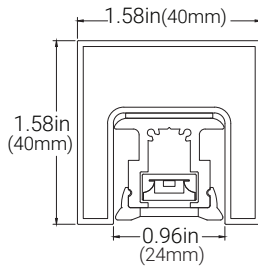

OrgaRail® - Illuminated Handrail

SQUARE

ORGANIC LIGHTING®

Project

Date