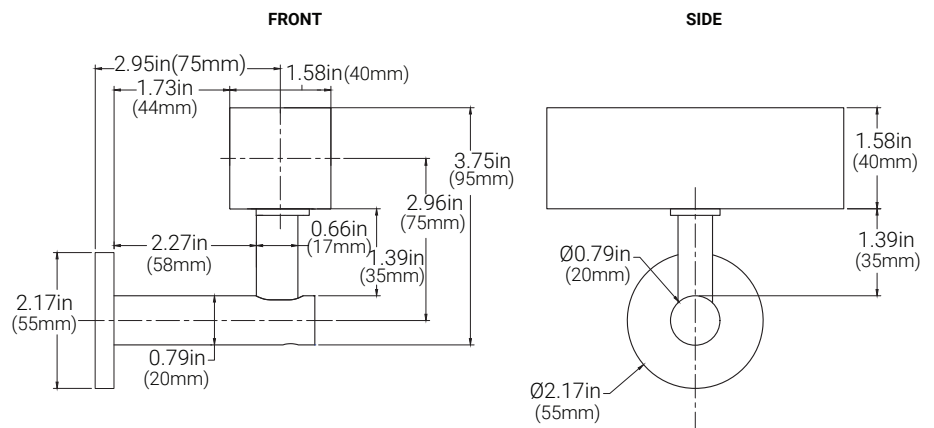

INFILLS & ACCESSORIES

Glass Bracket
(glass by others)

Cable Infill

Railing Infill

Guardrail

ADDER ACCESSORIES

Profile	Infills
HR	_____
HR	GB Glass Brackets Infill (sizes in inches: Ø1/4, Ø5/16, Ø3/8, Ø9/16) RL Railing Infill (sizes in inches: Ø1/2, Ø5/8) CL Cable Infill (sizes in inches: Ø1/8, Ø5/32) GR Guardrail Non-Illuminated (42" height)

Specifications may be modified or improved without notification.

OrgaRail® - Illuminated Handrail

SQUARE

DIMENSIONS

POST MOUNT

*Standard: 1.6" Round post. Custom square post available.

GLASS MOUNT

WALL MOUNT