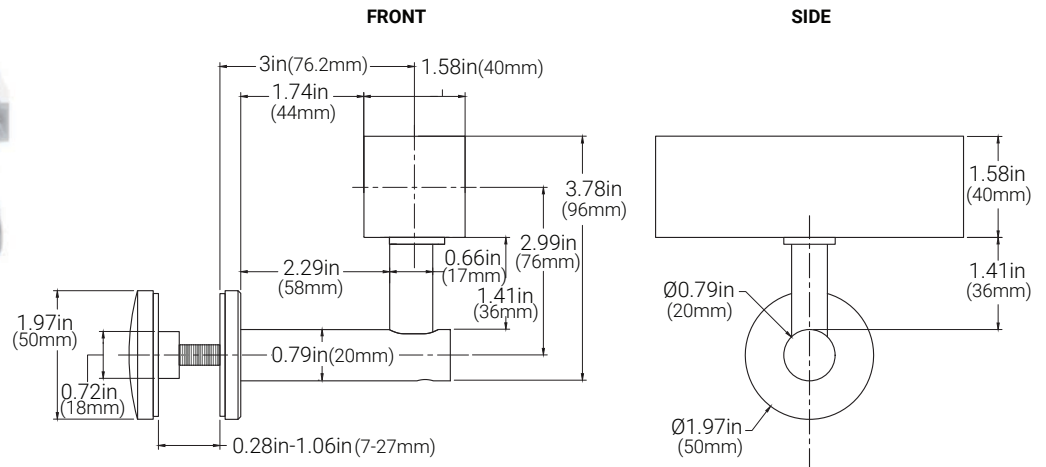

INFILLS & ACCESSORIES

Glass Bracket
(glass by others)

Cable Infill

Railing Infill

Guardrail

ADDER ACCESSORIES

Profile	Infills
HR	_____
HR	GB Glass Brackets Infill (sizes in inches: Ø1/4, Ø5/16, Ø3/8, Ø9/16) RL Railing Infill (sizes in inches: Ø1/2, Ø5/8) CL Cable Infill (sizes in inches: Ø1/8, Ø5/32) GR Guardrail Non-Illuminated (42" height)

Specifications may be modified or improved without notification.

OrgaRail® - Illuminated Handrail

SQUARE

DIMENSIONS

POST MOUNT

*Standard: 1.6" Round post. Custom square post available.

GLASS MOUNT

WALL MOUNT