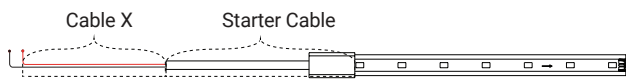

OrgaRail® - Illuminated Handrail

RECTANGLE

CABLE REQUIREMENT

The OrgaLED® LED strips need a minimum voltage at the beginning of the LED strip to function according to the specifications. The table below gives an indication of the maximum cable length based on the cable thickness. The standard OrgaLED® starter cable (20 AWG) has a cable length of 16ft (5m).

In case the required length is longer than the length mentioned in this cable, it is recommended to cut the starter cable down to 1ft and splice a larger gauge cable. Please contact your distributor for a detailed cable calculation.

Cable X Information	LED Strip	Max. Cable Length
OrgaLED Top		24V
20 AWG x 2	3.28ft / 1m	303ft / 92.4m
	16.4ft / 5m	57ft / 17.4m
	32.8ft / 10m	36ft / 11m
	49.2ft / 15m	20ft / 6.1m
	65.6ft / 20m	16ft / 4.9m
18 AWG x 2	3.28ft / 1m	457ft / 139.3m
	16.4ft / 5m	86ft / 26.2m
	32.8ft / 10m	56ft / 17.1m
	49.2ft / 15m	35ft / 10.7m
	65.6ft / 20m	25ft / 7.7m
16 AWG x 2	3.28ft / 1m	914ft / 278.6m
	16.4ft / 5m	172ft / 52.4m
	32.8ft / 10m	90ft / 27.4m
	49.2ft / 15m	60ft / 18.3m
	65.6ft / 20m	40ft / 12.2m
14 AWG x 2	3.28ft / 1m	1521ft / 463.6m
	16.4ft / 5m	287ft / 87.5m
	32.8ft / 10m	140ft / 42.7m
	49.2ft / 15m	96ft / 29.3m
	65.6ft / 20m	70ft / 21.3m

Cable X Information	LED Strip	Max. Cable Length
Photon 1200		24V
20 AWG x 2	3.28ft / 1m	490ft / 149.35m
	9.84ft / 3m	150ft / 45.72m
	22.96ft / 7m	60ft / 18.29m
18 AWG x 2	3.28ft / 1m	780ft / 237.74m
	9.84ft / 3m	250ft / 76.2m
	22.96ft / 7m	100ft / 30.48m
16 AWG x 2	3.28ft / 1m	1240ft / 377.95m
	9.84ft / 3m	400ft / 121.92m
	22.96ft / 7m	170ft / 51.82m
14 AWG x 2	3.28ft / 1m	1900ft / 579.12m
	9.84ft / 3m	640ft / 195.07m
	22.96ft / 7m	270ft / 82.3m

Cable X Information	LED Strip	Max. Cable Length
Photon 2000		24V
20 AWG x 2	3.28ft / 1m	280ft / 85.35m
	9.84ft / 3m	95ft / 28.96m
	19.68ft / 6m	46ft / 14.02m
18 AWG x 2	3.28ft / 1m	450ft / 137.16m
	9.84ft / 3m	150ft / 45.72m
	19.68ft / 6m	75ft / 22.86m
16 AWG x 2	3.28ft / 1m	720ft / 219.46m
	9.84ft / 3m	240ft / 73.15m
	19.68ft / 6m	120ft / 36.58m
14 AWG x 2	3.28ft / 1m	1150ft / 350.52m
	9.84ft / 3m	380ft / 115.82m
	19.68ft / 6m	190ft / 57.91m

Cable X Information	LED Strip	Max. Cable Length
Photon 3000		24V
20 AWG x 2	3.28ft / 1m	180ft / 54.86m
	9.84ft / 3m	60ft / 18.29m
	16.4ft / 5m	35ft / 10.67m
18 AWG x 2	3.28ft / 1m	290ft / 88.39m
	9.84ft / 3m	100ft / 30.48m
	16.4ft / 5m	60ft / 18.29m
16 AWG x 2	3.28ft / 1m	470ft / 143.26m
	9.84ft / 3m	150ft / 45.72m
	16.4ft / 5m	90ft / 27.43m
14 AWG x 2	3.28ft / 1m	750ft / 228.6m
	9.84ft / 3m	250ft / 76.2m
	16.4ft / 5m	150ft / 45.72m

Cable X Information	LED Strip	Max. Cable Length
Photon 4000		24V
20 AWG x 2	3.28ft / 1m	140ft / 42.67m
	9.84ft / 3m	45ft / 13.72m
	16.4ft / 5m	25ft / 7.62m
18 AWG x 2	3.28ft / 1m	220ft / 67.06m
	9.84ft / 3m	75ft / 22.86m
	16.4ft / 5m	40ft / 12.19m
16 AWG x 2	3.28ft / 1m	360ft / 109.73m
	9.84ft / 3m	120ft / 36.58m
	16.4ft / 5m	70ft / 21.34m
14 AWG x 2	3.28ft / 1m	575ft / 175.26m
	9.84ft / 3m	190ft / 57.91m
	16.4ft / 5m	110ft / 33.53m

Specifications may be modified or improved without notification.