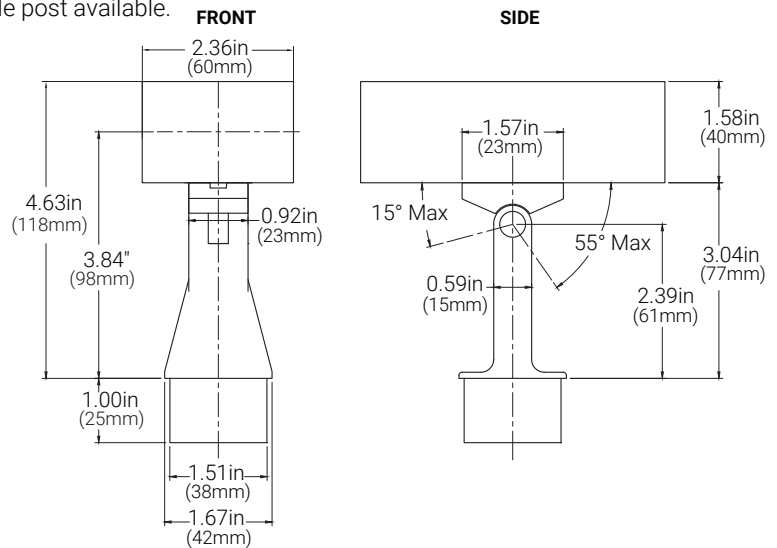

OrgaRail® - Illuminated Handrail

RECTANGLE

DIMENSIONS

POST MOUNT

*Standard: 1.6in(41mm) Round post. Custom Rectangle post available.