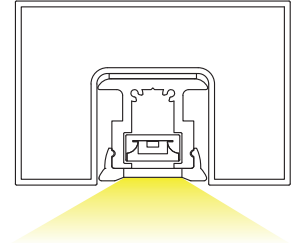

AVAILABLE PROFILES

SYMMETRIC