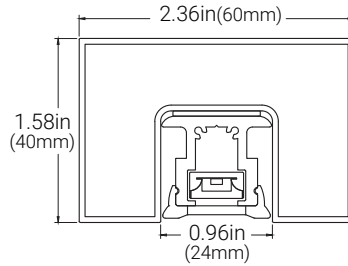

OrgaRail® - Illuminated Handrail

RECTANGLE

Project

Date