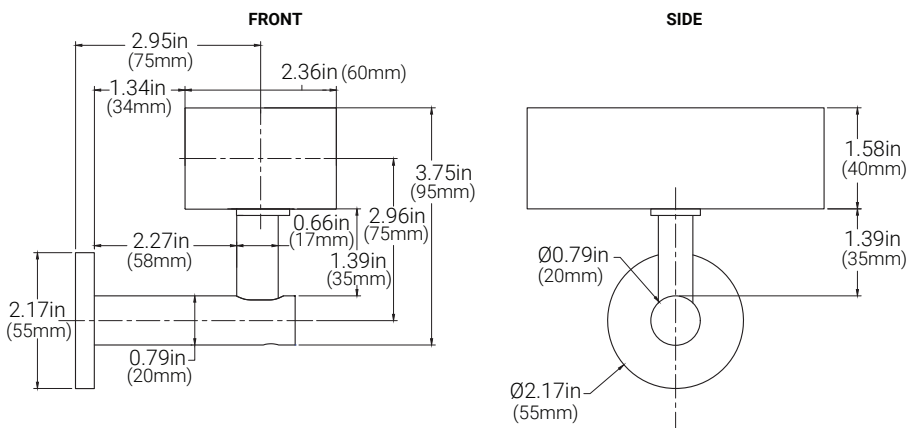

WALL MOUNT

Specifications may be modified or improved without notification.