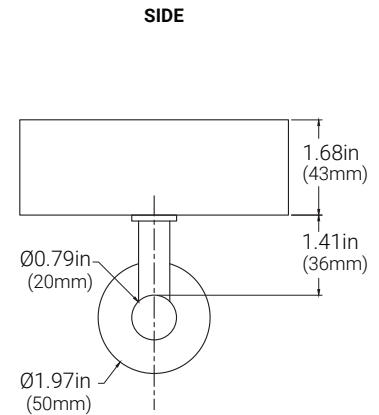

Profile	Accessory
HR	_____
HR	GB Glass Brackets Infill (sizes in inches: Ø1/4, Ø5/16, Ø3/8, Ø9/16) RL Railing Infill (sizes in inches: Ø1/2, Ø5/8) CL Cable Infill (sizes in inches: Ø1/8, Ø5/32) GR Guardrail Non Illuminated (42" height)

Specifications may be modified or improved without notification.

OrgaRail® - Illuminated Handrail

PATENTS PENDING

ROUND Ø 1.90in(48mm)

DIMENSIONS

POST MOUNT

GLASS MOUNT

WALL MOUNT