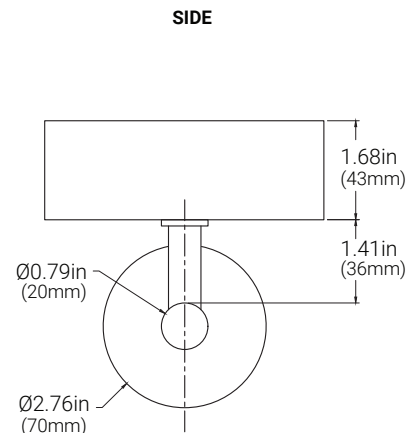

Profile	Accessory
HR	_____
HR	GB Glass Brackets Infill (sizes in inches: Ø1/4, Ø5/16, Ø3/8, Ø9/16) RL Railing Infill (sizes in inches: Ø1/2, Ø5/8) CL Cable Infill (sizes in inches: Ø1/8, Ø5/32) GR Guardrail Non Illuminated (42" height)

Specifications may be modified or improved without notification.

OrgaRail® - Illuminated Handrail

PATENTS PENDING

ROUND Ø 1.90in(48mm)

DIMENSIONS

POST MOUNT

GLASS MOUNT

WALL MOUNT