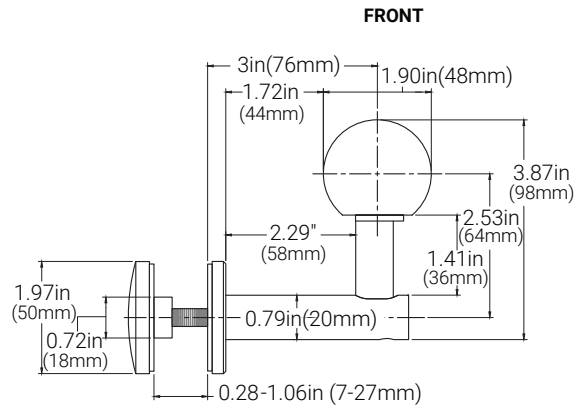

Profile	Accessory
HR	_____
HR	GB Glass Brackets Infill (sizes in inches: Ø1/4, Ø5/16, Ø3/8, Ø9/16) RL Railing Infill (sizes in inches: Ø1/2, Ø5/8) CL Cable Infill (sizes in inches: Ø1/8, Ø5/32) GR Guardrail Non Illuminated (42" height)

Specifications may be modified or improved without notification.

OrgaRail® - Illuminated Handrail

PATENTS PENDING

ROUND Ø 1.90in(48mm)

DIMENSIONS

POST MOUNT

GLASS MOUNT

WALL MOUNT