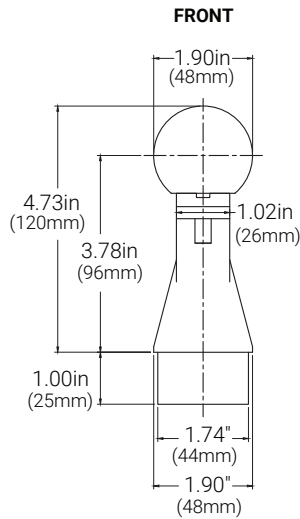

Profile	Accessory
HR	_____
HR	GB Glass Brackets Infill (sizes in inches: Ø1/4, Ø5/16, Ø3/8, Ø9/16) RL Railing Infill (sizes in inches: Ø1/2, Ø5/8) CL Cable Infill (sizes in inches: Ø1/8, Ø5/32) GR Guardrail Non Illuminated (42" height)

Specifications may be modified or improved without notification.

OrgaRail® - Illuminated Handrail

PATENTS PENDING

ROUND Ø 1.90in(48mm)

DIMENSIONS

POST MOUNT

GLASS MOUNT

WALL MOUNT