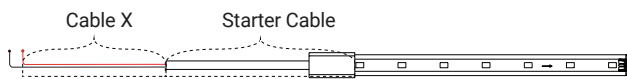

CABLE REQUIREMENT

The OrgaLED® LED strips need a minimum voltage at the beginning of the LED strip to function according to the specifications. The table below gives an indication of the maximum cable length based on the cable thickness. The standard OrgaLED® starter cable (20 AWG) has a cable length of 16ft (5m).

In case the required length is longer than the length mentioned in this cable, it is recommended to cut the starter cable down to 1ft and splice a larger gauge cable. Please contact your distributor for a detailed cable calculation.