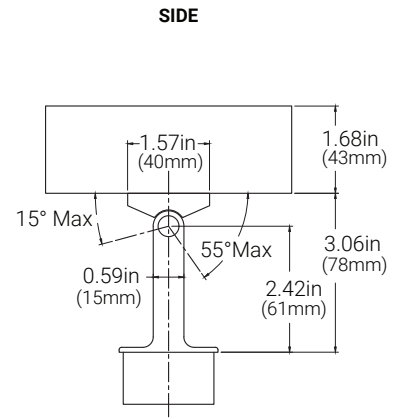

Profile	Accessory
HR	_____
HR	GB Glass Brackets Infill (sizes in inches: Ø1/4, Ø5/16, Ø3/8, Ø9/16) RL Railing Infill (sizes in inches: Ø1/2, Ø5/8) CL Cable Infill (sizes in inches: Ø1/8, Ø5/32) GR Guardrail Non Illuminated (42" height)

Specifications may be modified or improved without notification.

OrgaRail® - Illuminated Handrail

PATENTS PENDING

ROUND Ø 1.90in(48mm)

DIMENSIONS

POST MOUNT

GLASS MOUNT

WALL MOUNT