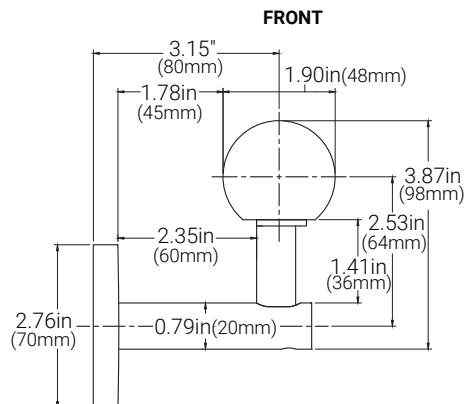

Profile	Accessory
HR	_____
HR	GB Glass Brackets Infill (sizes in inches: Ø1/4, Ø5/16, Ø3/8, Ø9/16) RL Railing Infill (sizes in inches: Ø1/2, Ø5/8) CL Cable Infill (sizes in inches: Ø1/8, Ø5/32) GR Guardrail Non Illuminated (42" height)

Specifications may be modified or improved without notification.

OrgaRail® - Illuminated Handrail

PATENTS PENDING

ROUND Ø 1.90in(48mm)

DIMENSIONS

POST MOUNT

GLASS MOUNT

WALL MOUNT