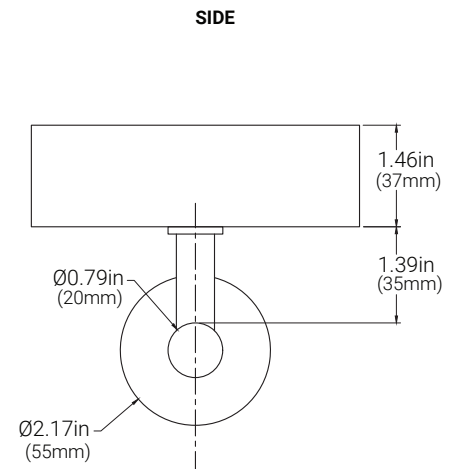

Asymmetric Lens

INFILLS & ACCESSORIES

Glass Bracket
(glass by others)

Cable Infill

Railing Infill

Guardrail

ADDER ACCESSORIES

Profile	Infills
HR	_____
HR	GB Glass Brackets Infill (sizes in inches: Ø1/4, Ø5/16, Ø3/8, Ø9/16) RL Railing Infill (sizes in inches: Ø1/2, Ø5/8) CL Cable Infill (sizes in inches: Ø1/8, Ø5/32) GR Guardrail Non-Illuminated (42" height)

Specifications may be modified or improved without notification.

OrgaRail® - Illuminated Handrail

ROUND Ø 1.60in (41mm)

DIMENSIONS

POST MOUNT

GLASS MOUNT

WALL MOUNT

Specifications may be modified or improved without notification.