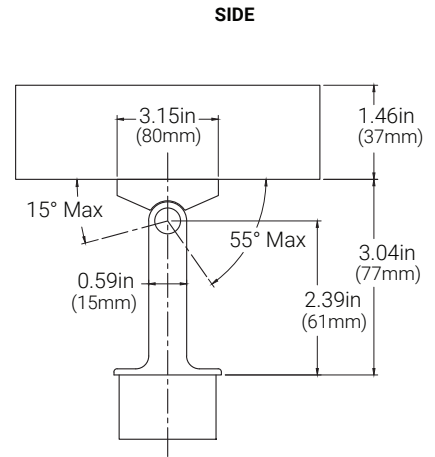

Asymmetric Lens

INFILLS & ACCESSORIES

Glass Bracket
(glass by others)

Cable Infill

Railing Infill

Guardrail

ADDER ACCESSORIES

Profile	Infills
HR	_____
HR	GB Glass Brackets Infill (sizes in inches: Ø1/4, Ø5/16, Ø3/8, Ø9/16) RL Railing Infill (sizes in inches: Ø1/2, Ø5/8) CL Cable Infill (sizes in inches: Ø1/8, Ø5/32) GR Guardrail Non-Illuminated (42" height)

Specifications may be modified or improved without notification.

OrgaRail® - Illuminated Handrail

ROUND Ø 1.60in (41mm)

DIMENSIONS

POST MOUNT

GLASS MOUNT

WALL MOUNT

Specifications may be modified or improved without notification.