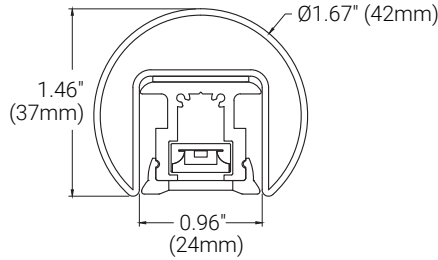

OrgaRail® - Illuminated Handrail

ROUND Ø 1.60in (41mm)

ORGANIC LIGHTING®

Project

Date

AVAILABLE PROFILES

SYMMETRIC

ASYMMETRIC

FEATURES

- Heavy duty stainless steel AISI 316 Satin Brushed.
- Dimensions: 1.6in(41mm) OD
- Curved handrail (10ft/3.05m radius or greater) is available upon request
- Channel for continuous OrgaLED® Top LED strip
- Energy efficient
- Wall and Post Mounts are designed for quick and easy installation
- Available in various colors and luminous intensities
- Made in the USA
- ADA Compliant
- Bug Rating: B0-U0-G0

MOUNTING

Wall or post mounted, glass infill option or glass mounting.

*Glass by others.

CONNECTING

The maximum unit length of the handrail is 16.4ft(5m) and can easily be connected mechanically or by welding. All handrails can be applied indoor and outdoor.