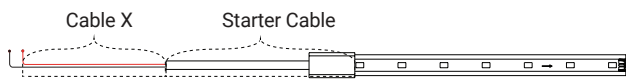

OrgaRail® - Illuminated Handrail

ROUND Ø 1.60in (41mm)

CABLE REQUIREMENT

The OrgaLED® LED strips need a minimum voltage at the beginning of the LED strip to function according to the specifications. The table below gives an indication of the maximum cable length based on the cable thickness. The standard OrgaLED® starter cable (20 AWG) has a cable length of 16ft (5m).

In case the required length is longer than the length mentioned in this cable, it is recommended to cut the starter cable down to 1ft and splice a larger gauge cable. Please contact your distributor for a detailed cable calculation.

Cable X Information	LED Strip	Max. Cable Length
OrgaLED Top		24V
20 AWG x 2	3.28ft / 1m	303ft / 92.4m
	16.4ft / 5m	57ft / 17.4m
	32.8ft / 10m	36ft / 11m
	49.2ft / 15m	20ft / 6.1m
	65.6ft / 20m	16ft / 4.9m
18 AWG x 2	3.28ft / 1m	457ft / 139.3m
	16.4ft / 5m	86ft / 26.2m
	32.8ft / 10m	56ft / 17.1m
	49.2ft / 15m	35ft / 10.7m
	65.6ft / 20m	25ft / 7.7m
16 AWG x 2	3.28ft / 1m	914ft / 278.6m
	16.4ft / 5m	172ft / 52.4m
	32.8ft / 10m	90ft / 27.4m
	49.2ft / 15m	60ft / 18.3m
	65.6ft / 20m	40ft / 12.2m
14 AWG x 2	3.28ft / 1m	1521ft / 463.6m
	16.4ft / 5m	287ft / 87.5m
	32.8ft / 10m	140ft / 42.7m
	49.2ft / 15m	96ft / 29.3m
	65.6ft / 20m	70ft / 21.3m

Cable X Information	LED Strip	Max. Cable Length
Photon 1200		24V
20 AWG x 2	3.28ft / 1m	490ft / 149.35m
	9.84ft / 3m	150ft / 45.72m
	22.96ft / 7m	60ft / 18.29m
18 AWG x 2	3.28ft / 1m	780ft / 237.74m
	9.84ft / 3m	250ft / 76.2m
	22.96ft / 7m	100ft / 30.48m
16 AWG x 2	3.28ft / 1m	1240ft / 377.95m
	9.84ft / 3m	400ft / 121.92m
	22.96ft / 7m	170ft / 51.82m
14 AWG x 2	3.28ft / 1m	1900ft / 579.12m
	9.84ft / 3m	640ft / 195.07m
	22.96ft / 7m	270ft / 82.3m

Cable X Information	LED Strip	Max. Cable Length
Photon 2000		24V
20 AWG x 2	3.28ft / 1m	280ft / 85.35m
	9.84ft / 3m	95ft / 28.96m
	19.68ft / 6m	46ft / 14.02m
18 AWG x 2	3.28ft / 1m	450ft / 137.16m
	9.84ft / 3m	150ft / 45.72m
	19.68ft / 6m	75ft / 22.86m
16 AWG x 2	3.28ft / 1m	720ft / 219.46m
	9.84ft / 3m	240ft / 73.15m
	19.68ft / 6m	120ft / 36.58m
14 AWG x 2	3.28ft / 1m	1150ft / 350.52m
	9.84ft / 3m	380ft / 115.82m
	19.68ft / 6m	190ft / 57.91m

Cable X Information	LED Strip	Max. Cable Length
Photon 3000		24V
20 AWG x 2	3.28ft / 1m	180ft / 54.86m
	9.84ft / 3m	60ft / 18.29m
	16.4ft / 5m	35ft / 10.67m
18 AWG x 2	3.28ft / 1m	290ft / 88.39m
	9.84ft / 3m	100ft / 30.48m
	16.4ft / 5m	60ft / 18.29m
16 AWG x 2	3.28ft / 1m	470ft / 143.26m
	9.84ft / 3m	150ft / 45.72m
	16.4ft / 5m	90ft / 27.43m
14 AWG x 2	3.28ft / 1m	750ft / 228.6m
	9.84ft / 3m	250ft / 76.2m
	16.4ft / 5m	150ft / 45.72m

Cable X Information	LED Strip	Max. Cable Length
Photon 4000		24V
20 AWG x 2	3.28ft / 1m	140ft / 42.67m
	9.84ft / 3m	45ft / 13.72m
	16.4ft / 5m	25ft / 7.62m
18 AWG x 2	3.28ft / 1m	220ft / 67.06m
	9.84ft / 3m	75ft / 22.86m
	16.4ft / 5m	40ft / 12.19m
16 AWG x 2	3.28ft / 1m	360ft / 109.73m
	9.84ft / 3m	120ft / 36.58m
	16.4ft / 5m	70ft / 21.34m
14 AWG x 2	3.28ft / 1m	575ft / 175.26m
	9.84ft / 3m	190ft / 57.91m
	16.4ft / 5m	110ft / 33.53m

Specifications may be modified or improved without notification.