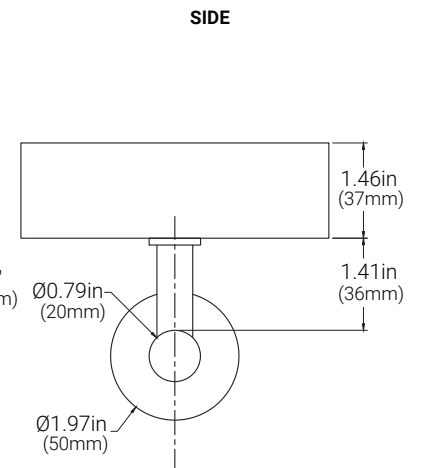

Asymmetric Lens

INFILLS & ACCESSORIES

Glass Bracket
(glass by others)

Cable Infill

Railing Infill

Guardrail

ADDER ACCESSORIES

Profile	Infills
HR	_____
HR	GB Glass Brackets Infill (sizes in inches: Ø1/4, Ø5/16, Ø3/8, Ø9/16) RL Railing Infill (sizes in inches: Ø1/2, Ø5/8) CL Cable Infill (sizes in inches: Ø1/8, Ø5/32) GR Guardrail Non-Illuminated (42" height)

Specifications may be modified or improved without notification.

OrgaRail® - Illuminated Handrail

ROUND Ø 1.60in (41mm)

DIMENSIONS

POST MOUNT

GLASS MOUNT

WALL MOUNT

Specifications may be modified or improved without notification.