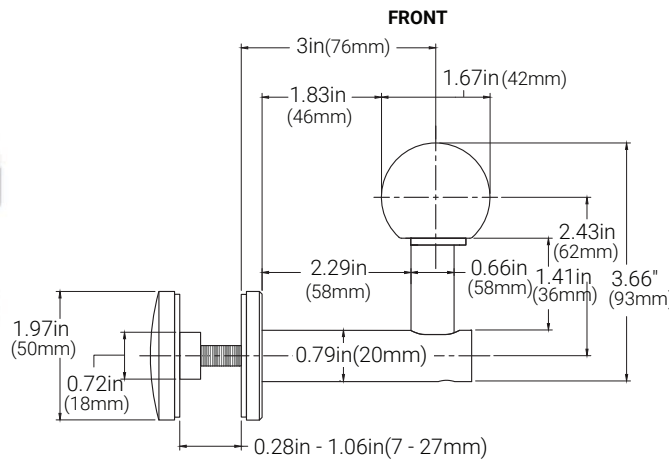

Asymmetric Lens

INFILLS & ACCESSORIES

Glass Bracket
(glass by others)

Cable Infill

Railing Infill

Guardrail

ADDER ACCESSORIES

Profile	Infills
HR	_____
HR	GB Glass Brackets Infill (sizes in inches: Ø1/4, Ø5/16, Ø3/8, Ø9/16) RL Railing Infill (sizes in inches: Ø1/2, Ø5/8) CL Cable Infill (sizes in inches: Ø1/8, Ø5/32) GR Guardrail Non-Illuminated (42" height)

Specifications may be modified or improved without notification.

OrgaRail® - Illuminated Handrail

ROUND Ø 1.60in (41mm)

DIMENSIONS

POST MOUNT

GLASS MOUNT

WALL MOUNT

Specifications may be modified or improved without notification.