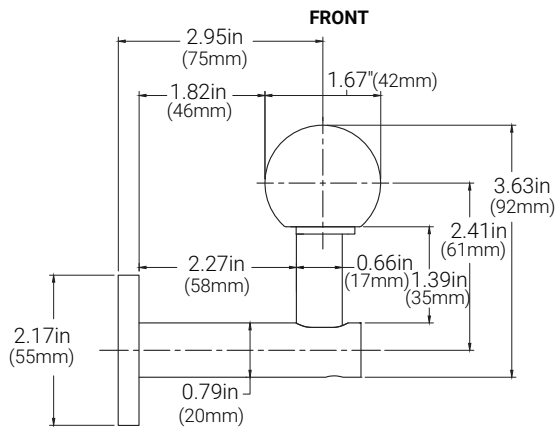

Asymmetric Lens

INFILLS & ACCESSORIES

Glass Bracket
(glass by others)

Cable Infill

Railing Infill

Guardrail

ADDER ACCESSORIES

Profile	Infills
HR	_____
HR	GB Glass Brackets Infill (sizes in inches: Ø1/4, Ø5/16, Ø3/8, Ø9/16) RL Railing Infill (sizes in inches: Ø1/2, Ø5/8) CL Cable Infill (sizes in inches: Ø1/8, Ø5/32) GR Guardrail Non-Illuminated (42" height)

Specifications may be modified or improved without notification.

OrgaRail® - Illuminated Handrail

ROUND Ø 1.60in (41mm)

DIMENSIONS

POST MOUNT

GLASS MOUNT

WALL MOUNT

Specifications may be modified or improved without notification.