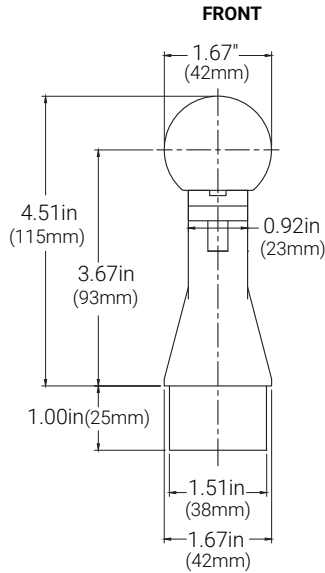

Asymmetric Lens

INFILLS & ACCESSORIES

Glass Bracket
(glass by others)

Cable Infill

Railing Infill

Guardrail

ADDER ACCESSORIES

Profile	Infills
HR	_____
HR	GB Glass Brackets Infill (sizes in inches: Ø1/4, Ø5/16, Ø3/8, Ø9/16) RL Railing Infill (sizes in inches: Ø1/2, Ø5/8) CL Cable Infill (sizes in inches: Ø1/8, Ø5/32) GR Guardrail Non-Illuminated (42" height)

Specifications may be modified or improved without notification.

OrgaRail® - Illuminated Handrail

ROUND Ø 1.60in (41mm)

DIMENSIONS

POST MOUNT

GLASS MOUNT

WALL MOUNT

Specifications may be modified or improved without notification.