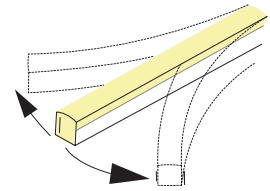

Project

Date

PART NUMBER & SPECIFICATIONS

Part #	Color	CRI	lm/ft	lm/m	Max Run	W/ft	W/m
High Power Aqueon® Diffuse Mono - Horizontal Bend							
052204-15	2200K	>95	152	500	33ft	10m	4.57 15
052205-15	2700K	>95	183	600	33ft	10m	4.57 15
052236-15	3000K	>95	183	600	33ft	10m	4.57 15
052237-15	3500K	>95	213	700	33ft	10m	4.57 15
052238-15	4000K	>95	213	700	33ft	10m	4.57 15
052239-15	5700K	>95	213	700	33ft	10m	4.57 15
052210-8	Red	>95	50	165	33ft	10m	2.44 8
052211-12	Green	>95	137	450	33ft	10m	3.66 12
052212-12	Blue	>95	34	110	33ft	10m	3.66 12
052213-8	Amber	>95	50	165	33ft	10m	2.44 8
High Power Aqueon® Diffuse Mono - Vertical Bend							
052203-15	2200K	>95	183	600	33ft	10m	4.57 15
052229-15	2700K	>95	213	700	33ft	10m	4.57 15
052230-15	3000K	>95	213	700	33ft	10m	4.57 15
052231-15	3500K	>95	244	800	33ft	10m	4.57 15
052232-15	4000K	>95	244	800	33ft	10m	4.57 15
052233-15	5700K	>95	244	800	33ft	10m	4.57 15
052206-8	Red	>95	56	185	33ft	10m	2.44 8
052207-12	Green	>95	168	550	33ft	10m	3.66 12
052208-12	Blue	>95	37	120	33ft	10m	3.66 12
052209-8	Amber	>95	56	185	33ft	10m	2.44 8

HORIZONTAL BENDING