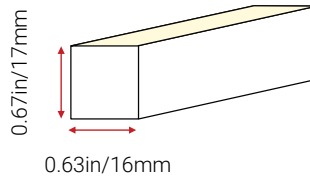

Aqueon® Diffuse Mono

STANDARD & HIGH POWER 24V DC 22 27 30 35 40 57 R G B A

ORGANIC LIGHTING®

Project

Date

FEATURES

- Submersible; UL Listed, 2108
- Horizontal or Vertical bending options
- End to end continuous illumination
- Up to 49.2ft(15m) continuous runs; Flood and vibration proof
- Cuttable every 2"(51mm) (White, Green, Blue) & 3.25"(83mm) (Red, Amber)
- 2200K, 2700K, 3000K, 3500K, 4000K, 5700K, Red, Green, Blue & Wildlife Amber
- Ultra low energy; 1.83W/ft (6W/m)
- 11.8" (300mm) minimum bending diameter; 5.5"(140mm) minimum bending radius
- 5 year limited warranty; 60,000 hrs white, 100,000 hrs color LED lifetime
- Dimmable with Pulse Width Modulation & DMX
- UV/IR protected Silicone material
- Ambient working temperature -40°F - 113°F