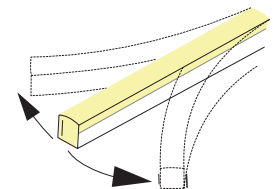

ANTI-WICKING

All connections include a ferrule on the power feed to prevent water wicking through the connection point.

PART NUMBER & SPECIFICATIONS

Part #	Color	CRI	lm/ft	lm/m	Max Run	W/ft	W/m	
Standard Aqueon® Diffuse Mono - Horizontal Bend								
052204	2200K	>95	58	190	49.2ft	15m	1.83	6
052205	2700K	>95	72	235	49.2ft	15m	1.83	6
052236	3000K	>95	72	235	49.2ft	15m	1.83	6
052237	3500K	>95	73	240	49.2ft	15m	1.83	6
052238	4000K	>95	73	240	49.2ft	15m	1.83	6
052239	5700K	>95	73	240	49.2ft	15m	1.83	6
052210	Red	>95	33	110	49.2ft	15m	1.83	6
052211	Green	>95	69	225	49.2ft	15m	1.83	6
052212	Blue	>95	17	55	49.2ft	15m	1.83	6
052213	Amber	>95	33	110	49.2ft	15m	1.83	6
Standard Aqueon® Diffuse Mono - Vertical Bend								
052203	2200K	>95	64	225	49.2ft	15m	1.83	6
052229	2700K	>95	64	280	49.2ft	15m	1.83	6
052230	3000K	>95	64	280	49.2ft	15m	1.83	6
052231	3500K	>95	73.2	290	49.2ft	15m	1.83	6
052232	4000K	>95	73.2	290	49.2ft	15m	1.83	6
052233	5700K	>95	64	290	49.2ft	15m	1.83	6
052206	Red	>95	19.8	123	49.2ft	15m	1.83	6
052207	Green	>95	45.7	275	49.2ft	15m	1.83	6
052208	Blue	>95	7.6	60	49.2ft	15m	1.83	6
052209	Amber	>95	19.8	123	49.2ft	15m	1.83	6

HORIZONTAL BENDING

VERTICAL BENDING

Specifications may be modified or improved without notification

Aqueon® Diffuse Mono Standard & High Power

HIGH POWER

A new standard of flexible light; superior standards new materials, new methods, military grade components and advanced circuit design to create a flood proof; vibration proof seamless light. Our constant current design ensures to maintain a full illumination in continuous lengths up to 33ft(10m). Available in both vertical and horizontal bending. IP67 or IP68 submersible. Very High lumen output.