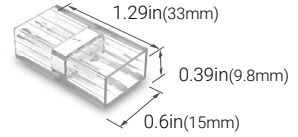

Inline Connector | IP40 / IP67
#041006