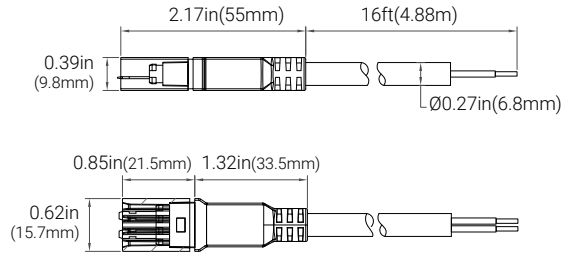

OrgaLED® Top DECO, POWER & HIGH POWER

24V DC

Project

Date

110°

0.5"W x 0.25"H
(12.7mm x 6.35mm)

FEATURES

- Very Flexible (Bend radius >1.2"/30.5mm)
- High Efficacy- 127 lm/W
- High Density- 8 LEDs per cuttable section
- 24V DC - Low Voltage, Class 2
- 66ft(20m) Continuous Runs
- 2700K, 3000K, 3500K, 4000K,5000K
- Field Cuttable 1.96in (49.8mm)
- Dimmable
- UV/IR protected PVC encapsulation
- IP40 or IP67 Wet Location
- UL Listed / CE /ROHS
- 5 years / 50,000 hrs warranty

Specifications may be modified or improved without notification

OrgaLED® Top DECO, POWER & HIGH POWER ACCESSORIES

Project

Date

Straight Connector Cable 16ft (4.88m) | IP40 / IP67
#041002

Bottom Feed Connector Cable 16ft (4.88m) | IP40 / IP67
#041003

ENCLOSURES

Part #	Ingress	Dimensions (inches / mm)	Description
045008	IP67	9.4 x 2.6 x 1.9 / 239 x 66 x 48	20W Enclosure
045009	IP67	11.02 x 4.05 x 2.2 / 280 x 103 x 56	40W Enclosure
045010	IP67	11.02 x 4.05 x 2.2 / 280 x 103 x 56	60W Enclosure
045011	IP67	11.02 x 4.05 x 2.2 / 280 x 103 x 56	75W Enclosure
045012	IP67	11.02 x 4.05 x 2.2 / 280 x 103 x 56	96W Enclosure
045013	IP67	16.7 x 9.8 x 2.3 / 424 x 249 x 58	200W Enclosure
045014	IP67	16.7 x 9.8 x 2.3 / 424 x 249 x 58	300W Enclosure