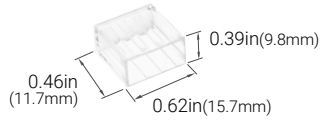

Jumper Cable 8in(203.2mm) | IP40 / IP67
#041004