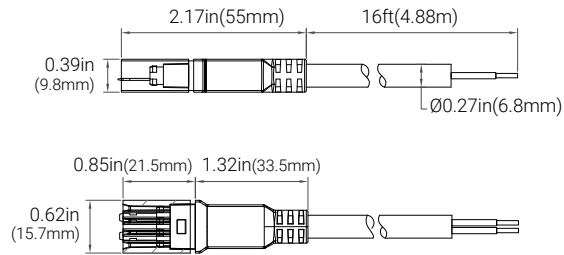

OrgaLED® Top DECO, POWER & HIGH POWER

24V DC

Project

Date

110°

0.5"W x 0.25"H
(12.7mm x 6.35mm)

FEATURES

- Very Flexible (Bend radius >1.2"/30.5mm)
- High Efficacy- 127 lm/W
- High Density- 8 LEDs per cuttable section
- 24V DC - Low Voltage, Class 2
- 66ft(20m) Continuous Runs
- 2700K, 3000K, 3500K, 4000K,5000K
- Field Cuttable 1.96in (49.8mm)
- Dimmable
- UV/IR protected PVC encapsulation
- IP40 or IP67 Wet Location
- UL Listed / CE /ROHS
- 5 years / 50,000 hrs warranty

Specifications may be modified or improved without notification

OrgaLED® Top DECO, POWER & HIGH POWER ACCESSORIES

Project

Date

Straight Connector Cable 16ft (4.88m) | IP40 / IP67
#041002

Bottom Feed Connector Cable 16ft (4.88m) | IP40 / IP67
#041003

ENCLOSURES

Part #	Ingress	Dimensions (inches / mm)	Description
045008	IP67	9.4 x 2.6 x 1.9 / 239 x 66 x 48	20W Enclosure
045009	IP67	11.02 x 4.05 x 2.2 / 280 x 103 x 56	40W Enclosure
045010	IP67	11.02 x 4.05 x 2.2 / 280 x 103 x 56	60W Enclosure
045011	IP67	11.02 x 4.05 x 2.2 / 280 x 103 x 56	75W Enclosure
045012	IP67	11.02 x 4.05 x 2.2 / 280 x 103 x 56	96W Enclosure
045013	IP67	16.7 x 9.8 x 2.3 / 424 x 249 x 58	200W Enclosure
045014	IP67	16.7 x 9.8 x 2.3 / 424 x 249 x 58	300W Enclosure