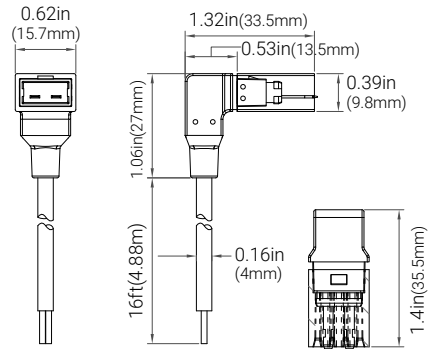

OrgaLED® Top DECO, POWER & HIGH POWER

24V DC

Project

Date

110°

0.5"W x 0.25"H
(12.7mm x 6.35mm)

FEATURES

- Very Flexible (Bend radius >1.2"/30.5mm)
- High Efficacy- 127 lm/W
- High Density- 8 LEDs per cuttable section
- 24V DC - Low Voltage, Class 2
- 66ft(20m) Continuous Runs
- 2700K, 3000K, 3500K, 4000K,5000K
- Field Cuttable 1.96in (49.8mm)
- Dimmable
- UV/IR protected PVC encapsulation
- IP40 or IP67 Wet Location
- UL Listed / CE /ROHS
- 5 years / 50,000 hrs warranty

Specifications may be modified or improved without notification

OrgaLED® Top DECO, POWER & HIGH POWER ACCESSORIES

Project

Date

Straight Connector Cable 16ft (4.88m) | IP40 / IP67
#041002

Bottom Feed Connector Cable 16ft (4.88m) | IP40 / IP67
#041003

ENCLOSURES

Part #	Ingress	Dimensions (inches / mm)	Description
045008	IP67	9.4 x 2.6 x 1.9 / 239 x 66 x 48	20W Enclosure
045009	IP67	11.02 x 4.05 x 2.2 / 280 x 103 x 56	40W Enclosure
045010	IP67	11.02 x 4.05 x 2.2 / 280 x 103 x 56	60W Enclosure
045011	IP67	11.02 x 4.05 x 2.2 / 280 x 103 x 56	75W Enclosure
045012	IP67	11.02 x 4.05 x 2.2 / 280 x 103 x 56	96W Enclosure
045013	IP67	16.7 x 9.8 x 2.3 / 424 x 249 x 58	200W Enclosure
045014	IP67	16.7 x 9.8 x 2.3 / 424 x 249 x 58	300W Enclosure

PVC Clear Channel 3.3ft (1m)
.57"W x .31"H (14.5 x 7.9mm)
#041007

Aluminum Channel with an internal groove allows for a flathead screw. OrgaLED sits flush in channel.

Aluminum Channel
0.41" x 0.41" (10.4 x 10.4mm)
#012851