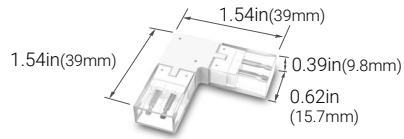

L-Splice Connector | IP40 / IP67
#041005