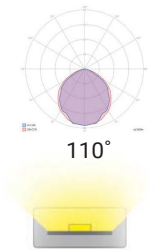

# OrgaLED® Photon Top 1200, 2000, 3000, 4000

24V DC

0.5"W x 0.25"H  
(12.7mm x 6.35mm)

ORGANIC LIGHTING®

Project

Date

## FEATURES

- Very Flexible (Bend radius >1.2in/25mm)
- High Efficacy - 180lm/W
- High Density- 9 LEDs per cuttable section
- 24V DC - Low Voltage, Class 2
- Up to 23ft(7m) Continuous Runs
- 2700K, 3000K, 4000K, 5000K, 6500K
- Field Cuttable 1.96in (49.78mm)
- Dimmable
- UV/IR protected PVC encapsulation
- 3M Adhesive Backing Tape
- IP40 or IP67 Wet Location
- UL Listed / CE /ROHS
- 5 years / 50,000 hrs warranty