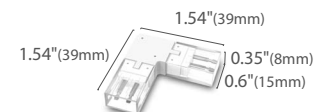

L-Splice Connector | IP40 / IP67
#041005