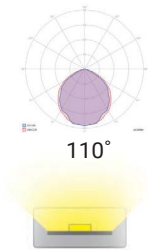

# OrgaLED® Photon Top 1200, 2000, 3000, 4000

24V DC

0.5"W x 0.25"H  
(12.7mm x 6.35mm)

ORGANIC LIGHTING®

Project

Date

## FEATURES

- Very Flexible (Bend radius >1.2in/25mm)
- High Efficacy - 180lm/W
- High Density- 9 LEDs per cuttable section
- 24V DC - Low Voltage, Class 2
- Up to 23ft(7m) Continuous Runs
- 2700K, 3000K, 4000K, 5000K, 6500K
- Field Cuttable 1.96in (49.78mm)
- Dimmable
- UV/IR protected PVC encapsulation
- 3M Adhesive Backing Tape
- IP40 or IP67 Wet Location
- UL Listed / CE /ROHS
- 5 years / 50,000 hrs warranty

### OrgaLED® Photon 1200 Top

Part #	Color	CRI	lm/ft	lm/m	Max Run	W/ft	W/m
051101	2700K	>94	275.4	903.3	23ft 7m	1.8	5.9
051102	3000K	>94	291.6	956.4	23ft 7m	1.8	5.9
051104	4000K	>94	324	1062.7	23ft 7m	1.8	5.9
051105	5000K	>94	315.9	1036.2	23ft 7m	1.8	5.9
051106	6500K	>94	311	1020.1	23ft 7m	1.8	5.9