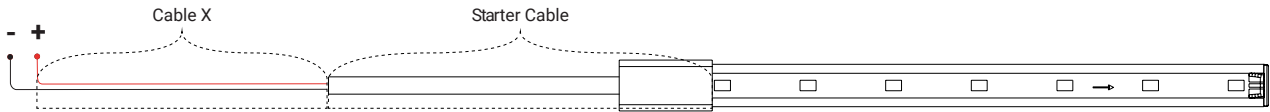

CABLE REQUIREMENT

The OrgaLED® LED strips need a minimum voltage at the beginning of the LED strip to function according to the specifications. The table below gives an indication of the maximum cable length based on the cable thickness. The standard OrgaLED® starter cable (20 AWG) has a cable length of 16ft (5m).

In case the required length is longer than the length mentioned in this cable, it is recommended to cut the starter cable down to 1ft and splice a larger gauge cable. Please contact your distributor for a detailed cable calculation.

Cable X Information	LED Strip	Max. Cable Length
Photon 1200		24V
20 AWG x 2	3.28ft / 1m	490ft / 149.35m
	9.84ft / 3m	150ft / 45.72m
	22.96ft / 7m	60ft / 18.29m
18 AWG x 2	3.28ft / 1m	780ft / 237.74m
	9.84ft / 3m	250ft / 76.2m
	22.96ft / 7m	100ft / 30.48m
16 AWG x 2	3.28ft / 1m	1240ft / 377.95m
	9.84ft / 3m	400ft / 121.92m
	22.96ft / 7m	170ft / 51.82m
14 AWG x 2	3.28ft / 1m	1900ft / 579.12m
	9.84ft / 3m	640ft / 195.07m
	22.96ft / 7m	270ft / 82.3m

Cable X Information	LED Strip	Max. Cable Length
Photon 2000		24V
20 AWG x 2	3.28ft / 1m	280ft / 85.35m
	9.84ft / 3m	95ft / 28.96m
	19.68ft / 6m	46ft / 14.02m
18 AWG x 2	3.28ft / 1m	450ft / 137.16m
	9.84ft / 3m	150ft / 45.72m
	19.68ft / 6m	75ft / 22.86m
16 AWG x 2	3.28ft / 1m	720ft / 219.46m
	9.84ft / 3m	240ft / 73.15m
	19.68ft / 6m	120ft / 36.58m
14 AWG x 2	3.28ft / 1m	1150ft / 350.52m
	9.84ft / 3m	380ft / 115.82m
	19.68ft / 6m	190ft / 57.91m

Cable X Information	LED Strip	Max. Cable Length
Photon 3000		24V
20 AWG x 2	3.28ft / 1m	180ft / 54.86m
	9.84ft / 3m	60ft / 18.29m
	16.4ft / 5m	35ft / 10.67m
18 AWG x 2	3.28ft / 1m	290ft / 88.39m
	9.84ft / 3m	100ft / 30.48m
	16.4ft / 5m	60ft / 18.29m
16 AWG x 2	3.28ft / 1m	470ft / 143.26m
	9.84ft / 3m	150ft / 45.72m
	16.4ft / 5m	90ft / 27.43m
14 AWG x 2	3.28ft / 1m	750ft / 228.6m
	9.84ft / 3m	250ft / 76.2m
	16.4ft / 5m	150ft / 45.72m

Cable X Information	LED Strip	Max. Cable Length
Photon 4000		24V
20 AWG x 2	3.28ft / 1m	140ft / 42.67m
	9.84ft / 3m	45ft / 13.72m
	16.4ft / 5m	25ft / 7.62m
18 AWG x 2	3.28ft / 1m	220ft / 67.06m
	9.84ft / 3m	75ft / 22.86m
	16.4ft / 5m	40ft / 12.19m
16 AWG x 2	3.28ft / 1m	360ft / 109.73m
	9.84ft / 3m	120ft / 36.58m
	16.4ft / 5m	70ft / 21.34m
14 AWG x 2	3.28ft / 1m	575ft / 175.26m
	9.84ft / 3m	190ft / 57.91m
	16.4ft / 5m	110ft / 33.53m