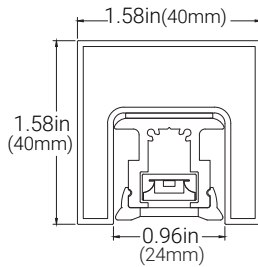

OrgaRail® - Illuminated Handrail

SQUARE

ORGANIC LIGHTING®

Project

Date