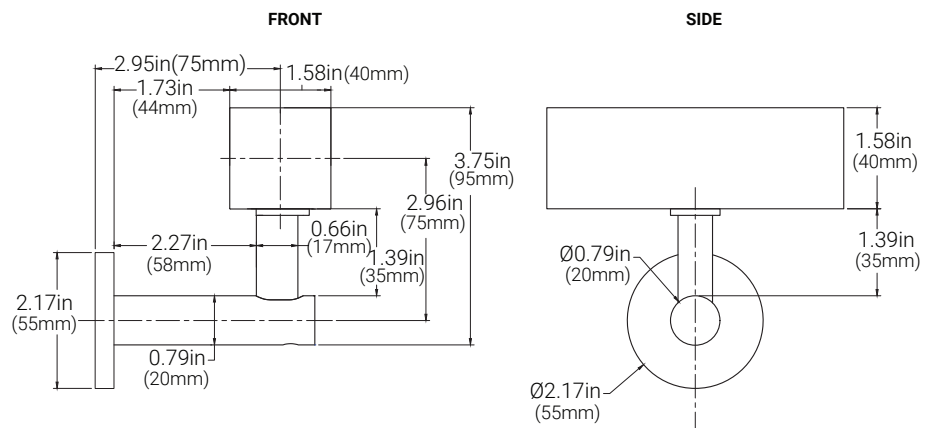

Glass Bracket
(glass by others)

Cable Infill

Railing Infill

ADDER ACCESSORIES

Profile	Infills
HR1	_____
HR1 Square	GB Glass Brackets (sizes in inches Ø1/4, Ø5/16, Ø3/8, Ø9/16) RL Railing (sizes in inches Ø1/2, Ø5/8) CL Cable (sizes in inches Ø1/8, Ø5/32, Ø1/4)

Specifications may be modified or improved without notification.

OrgaRail® - Illuminated Handrail

SQUARE

DIMENSIONS

POST MOUNT

*Standard: 1.6" Round post. Custom square post available.

GLASS MOUNT

WALL MOUNT