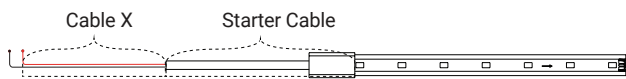

OrgaRail® - Illuminated Handrail

SQUARE

CABLE REQUIREMENT

The OrgaLED® LED strips need a minimum voltage at the beginning of the LED strip to function according to the specifications. The table below gives an indication of the maximum cable length based on the cable thickness. The standard OrgaLED® starter cable (20 AWG) has a cable length of 16ft (5m).

In case the required length is longer than the length mentioned in this cable, it is recommended to cut the starter cable down to 1ft and splice a larger gauge cable. Please contact your distributor for a detailed cable calculation.

Cable X Information	LED Strip	Max. Cable Length
OrgaLED Top		24V
20 AWG x 2	3.28ft / 1m	303ft / 92.4
	16.4ft / 5m	57ft / 17.4
	32.8ft / 10m	36ft / 11
	49.2ft / 15m	20ft / 6.1
	65.6ft / 20m	16ft / 4.9
18 AWG x 2	3.28ft / 1m	457ft / 139.3
	16.4ft / 5m	86ft / 26.2
	32.8ft / 10m	56ft / 17.1
	49.2ft / 15m	35ft / 10.7
	65.6ft / 20m	25ft / 7.7
16 AWG x 2	3.28ft / 1m	914ft / 278.6
	16.4ft / 5m	172ft / 52.4
	32.8ft / 10m	90ft / 27.4
	49.2ft / 15m	60ft / 18.3
	65.6ft / 20m	40ft / 12.2
14 AWG x 2	3.28ft / 1m	1521ft / 463.6
	16.4ft / 5m	287ft / 87.5
	32.8ft / 10m	140ft / 42.7
	49.2ft / 15m	96ft / 29.3
	65.6ft / 20m	70ft / 21.3

Cable X Information	LED Strip	Max. Cable Length
Photon 1200		24V
20 AWG x 2	3.28ft / 1m	490ft / 149.35m
	9.84ft / 3m	150ft / 45.72m
	22.96ft / 7m	60ft / 18.29m
18 AWG x 2	3.28ft / 1m	780ft / 237.74m
	9.84ft / 3m	250ft / 76.2m
	22.96ft / 7m	100ft / 30.48m
16 AWG x 2	3.28ft / 1m	1240ft / 377.95m
	9.84ft / 3m	400ft / 121.92m
	22.96ft / 7m	170ft / 51.82m
14 AWG x 2	3.28ft / 1m	1900ft / 579.12m
	9.84ft / 3m	640ft / 195.07m
	22.96ft / 7m	270ft / 82.3m

Cable X Information	LED Strip	Max. Cable Length
Photon 2000		24V
20 AWG x 2	3.28ft / 1m	280ft / 85.35m
	9.84ft / 3m	95ft / 28.96m
	19.68ft / 6m	46ft / 14.02m
18 AWG x 2	3.28ft / 1m	450ft / 137.16m
	9.84ft / 3m	150ft / 45.72m
	19.68ft / 6m	75ft / 22.86m
16 AWG x 2	3.28ft / 1m	720ft / 219.46m
	9.84ft / 3m	240ft / 73.15m
	19.68ft / 6m	120ft / 36.58m
14 AWG x 2	3.28ft / 1m	1150ft / 350.52m
	9.84ft / 3m	380ft / 115.82m
	19.68ft / 6m	190ft / 57.91m

Cable X Information	LED Strip	Max. Cable Length
Photon 3000		24V
20 AWG x 2	3.28ft / 1m	180ft / 54.86m
	9.84ft / 3m	60ft / 18.29m
	16.4ft / 5m	35ft / 10.67m
18 AWG x 2	3.28ft / 1m	290ft / 88.39m
	9.84ft / 3m	100ft / 30.48m
	16.4ft / 5m	60ft / 18.29m
16 AWG x 2	3.28ft / 1m	470ft / 143.26m
	9.84ft / 3m	150ft / 45.72m
	16.4ft / 5m	90ft / 27.43m
14 AWG x 2	3.28ft / 1m	750ft / 228.6m
	9.84ft / 3m	250ft / 76.2m
	16.4ft / 5m	150ft / 45.72m

Cable X Information	LED Strip	Max. Cable Length
Photon 4000		24V
20 AWG x 2	3.28ft / 1m	140ft / 42.67m
	9.84ft / 3m	45ft / 13.72m
	16.4ft / 5m	25ft / 7.62m
18 AWG x 2	3.28ft / 1m	220ft / 67.06m
	9.84ft / 3m	75ft / 22.86m
	16.4ft / 5m	40ft / 12.19m
16 AWG x 2	3.28ft / 1m	360ft / 109.73m
	9.84ft / 3m	120ft / 36.58m
	16.4ft / 5m	70ft / 21.34m
14 AWG x 2	3.28ft / 1m	575ft / 175.26m
	9.84ft / 3m	190ft / 57.91m
	16.4ft / 5m	110ft / 33.53m

Specifications may be modified or improved without notification.