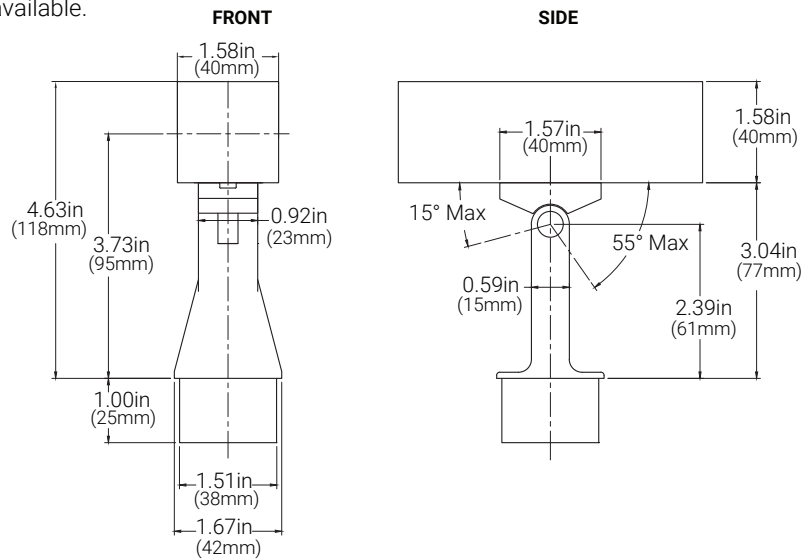

Glass Bracket
(glass by others)

Cable Infill

Railing Infill

ADDER ACCESSORIES

Profile	Infills
HR1	_____
HR1 Square	GB Glass Brackets (sizes in inches Ø1/4, Ø5/16, Ø3/8, Ø9/16) RL Railing (sizes in inches Ø1/2, Ø5/8) CL Cable (sizes in inches Ø1/8, Ø5/32, Ø1/4)

Specifications may be modified or improved without notification.

OrgaRail® - Illuminated Handrail

SQUARE

DIMENSIONS

POST MOUNT

*Standard: 1.6" Round post. Custom square post available.

GLASS MOUNT

WALL MOUNT