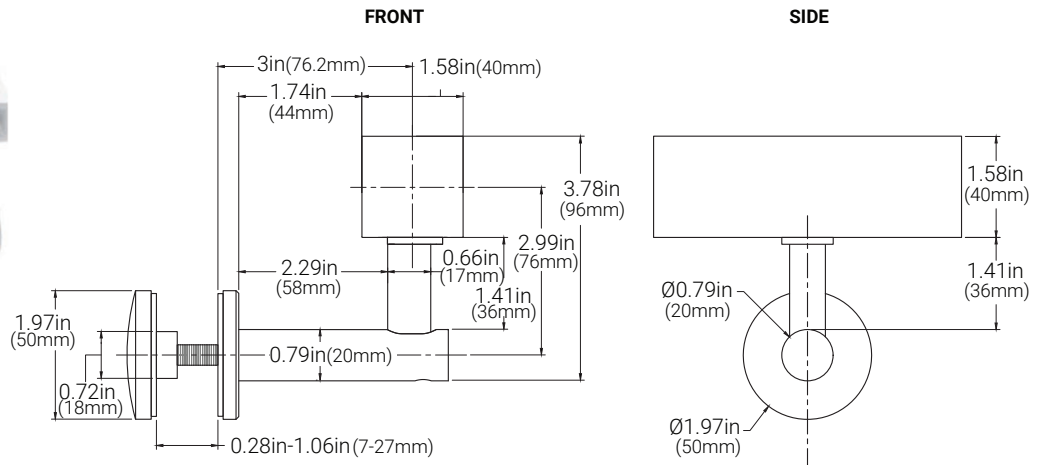

Glass Bracket
(glass by others)

Cable Infill

Railing Infill

ADDER ACCESSORIES

Profile	Infills
HR1	_____
HR1 Square	GB Glass Brackets (sizes in inches Ø1/4, Ø5/16, Ø3/8, Ø9/16) RL Railing (sizes in inches Ø1/2, Ø5/8) CL Cable (sizes in inches Ø1/8, Ø5/32, Ø1/4)

Specifications may be modified or improved without notification.

OrgaRail® - Illuminated Handrail

SQUARE

DIMENSIONS

POST MOUNT

*Standard: 1.6" Round post. Custom square post available.

GLASS MOUNT

WALL MOUNT