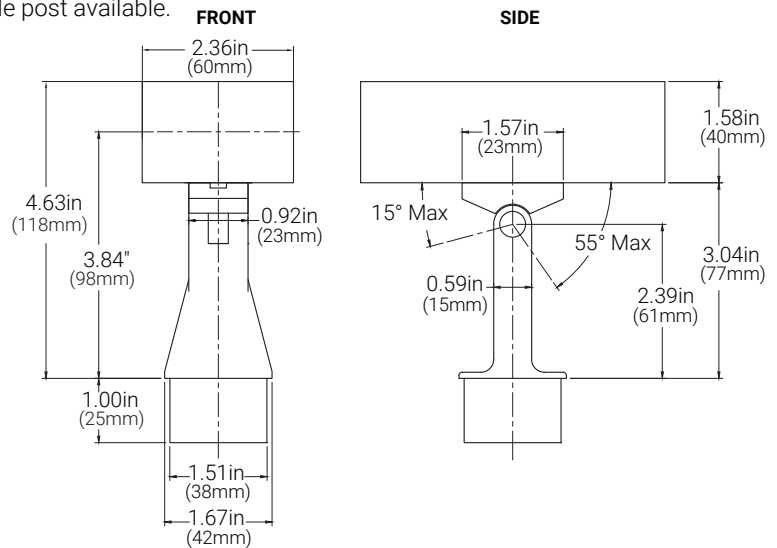

Glass Bracket
(glass by others)

Cable Infill

Railing Infill

ADDER ACCESSORIES

Profile	Infills
<u>HRR</u>	_____
HRR Rectangle	GB Glass Brackets (sizes Ø1/4, Ø5/16, Ø3/8, Ø9/16) RL Railing (sizes Ø1/2, Ø5/8) CL Cable (sizes Ø1/8, Ø5/32, Ø1/4)

Specifications may be modified or improved without notification.

Project

Date

OrgaRail® - Illuminated Handrail

RECTANGLE

DIMENSIONS

POST MOUNT

*Standard: 1.6in(41mm) Round post. Custom Rectangle post available.