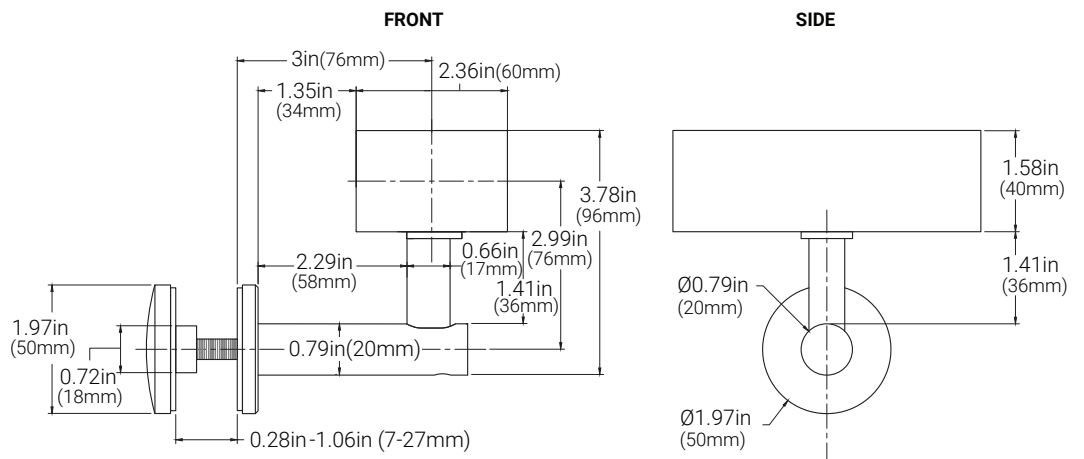

Glass Bracket
(glass by others)

Cable Infill

Railing Infill

ADDER ACCESSORIES

Profile	Infills
<u>HRR</u>	_____
HRR Rectangle	GB Glass Brackets (sizes Ø1/4, Ø5/16, Ø3/8, Ø9/16) RL Railing (sizes Ø1/2, Ø5/8) CL Cable (sizes Ø1/8, Ø5/32, Ø1/4)

Specifications may be modified or improved without notification.

Project

Date

OrgaRail® - Illuminated Handrail

RECTANGLE

DIMENSIONS

POST MOUNT

*Standard: 1.6in(41mm) Round post. Custom Rectangle post available.

GLASS MOUNT

WALL MOUNT

Specifications may be modified or improved without notification.

OrgaRail® - Illuminated Handrail

RECTANGLE

SYMMETRIC LED STRIPS - 24V

Compatible with Slide-Fed Symmetric applications. Can be made Asymmetric with an Asymmetric lens. Flexible UV/IR protected PVC encapsulated LEDs with a continuous run length of up to 66ft (20.1m).