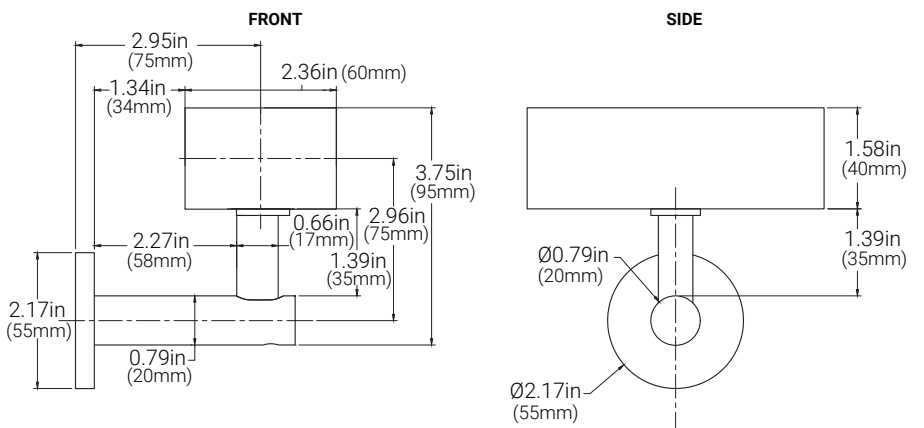

WALL MOUNT

Specifications may be modified or improved without notification.