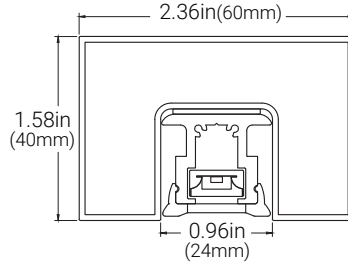

OrgaRail® - Illuminated Handrail

RECTANGLE

Project

Date