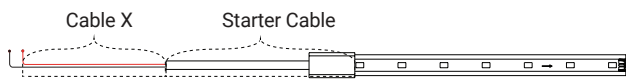

OrgaRail® - Illuminated Handrail

RECTANGLE

CABLE REQUIREMENT

The OrgaLED® LED strips need a minimum voltage at the beginning of the LED strip to function according to the specifications. The table below gives an indication of the maximum cable length based on the cable thickness. The standard OrgaLED® starter cable (20 AWG) has a cable length of 16ft (5m).

In case the required length is longer than the length mentioned in this cable, it is recommended to cut the starter cable down to 1ft and splice a larger gauge cable. Please contact your distributor for a detailed cable calculation.

Cable X Information	LED Strip	Max. Cable Length
OrgaLED Top		24V
20 AWG x 2	3.28ft / 1m	303ft / 92.4
	16.4ft / 5m	57ft / 17.4
	32.8ft / 10m	36ft / 11
	49.2ft / 15m	20ft / 6.1
	65.6ft / 20m	16ft / 4.9
18 AWG x 2	3.28ft / 1m	457ft / 139.3
	16.4ft / 5m	86ft / 26.2
	32.8ft / 10m	56ft / 17.1
	49.2ft / 15m	35ft / 10.7
	65.6ft / 20m	25ft / 7.7
16 AWG x 2	3.28ft / 1m	914ft / 278.6
	16.4ft / 5m	172ft / 52.4
	32.8ft / 10m	90ft / 27.4
	49.2ft / 15m	60ft / 18.3
	65.6ft / 20m	40ft / 12.2
14 AWG x 2	3.28ft / 1m	1521ft / 463.6
	16.4ft / 5m	287ft / 87.5
	32.8ft / 10m	140ft / 42.7
	49.2ft / 15m	96ft / 29.3
	65.6ft / 20m	70ft / 21.3

Cable X Information	LED Strip	Max. Cable Length
Photon 1200		24V
20 AWG x 2	3.28ft / 1m	490ft / 149.35m
	9.84ft / 3m	150ft / 45.72m
	22.96ft / 7m	60ft / 18.29m
18 AWG x 2	3.28ft / 1m	780ft / 237.74m
	9.84ft / 3m	250ft / 76.2m
	22.96ft / 7m	100ft / 30.48m
16 AWG x 2	3.28ft / 1m	1240ft / 377.95m
	9.84ft / 3m	400ft / 121.92m
	22.96ft / 7m	170ft / 51.82m
14 AWG x 2	3.28ft / 1m	1900ft / 579.12m
	9.84ft / 3m	640ft / 195.07m
	22.96ft / 7m	270ft / 82.3m

Cable X Information	LED Strip	Max. Cable Length
Photon 2000		24V
20 AWG x 2	3.28ft / 1m	280ft / 85.35m
	9.84ft / 3m	95ft / 28.96m
	19.68ft / 6m	46ft / 14.02m
18 AWG x 2	3.28ft / 1m	450ft / 137.16m
	9.84ft / 3m	150ft / 45.72m
	19.68ft / 6m	75ft / 22.86m
16 AWG x 2	3.28ft / 1m	720ft / 219.46m
	9.84ft / 3m	240ft / 73.15m
	19.68ft / 6m	120ft / 36.58m
14 AWG x 2	3.28ft / 1m	1150ft / 350.52m
	9.84ft / 3m	380ft / 115.82m
	19.68ft / 6m	190ft / 57.91m

Cable X Information	LED Strip	Max. Cable Length
Photon 3000		24V
20 AWG x 2	3.28ft / 1m	180ft / 54.86m
	9.84ft / 3m	60ft / 18.29m
	16.4ft / 5m	35ft / 10.67m
18 AWG x 2	3.28ft / 1m	290ft / 88.39m
	9.84ft / 3m	100ft / 30.48m
	16.4ft / 5m	60ft / 18.29m
16 AWG x 2	3.28ft / 1m	470ft / 143.26m
	9.84ft / 3m	150ft / 45.72m
	16.4ft / 5m	90ft / 27.43m
14 AWG x 2	3.28ft / 1m	750ft / 228.6m
	9.84ft / 3m	250ft / 76.2m
	16.4ft / 5m	150ft / 45.72m

Cable X Information	LED Strip	Max. Cable Length
Photon 4000		24V
20 AWG x 2	3.28ft / 1m	140ft / 42.67m
	9.84ft / 3m	45ft / 13.72m
	16.4ft / 5m	25ft / 7.62m
18 AWG x 2	3.28ft / 1m	220ft / 67.06m
	9.84ft / 3m	75ft / 22.86m
	16.4ft / 5m	40ft / 12.19m
16 AWG x 2	3.28ft / 1m	360ft / 109.73m
	9.84ft / 3m	120ft / 36.58m
	16.4ft / 5m	70ft / 21.34m
14 AWG x 2	3.28ft / 1m	575ft / 175.26m
	9.84ft / 3m	190ft / 57.91m
	16.4ft / 5m	110ft / 33.53m

Specifications may be modified or improved without notification.