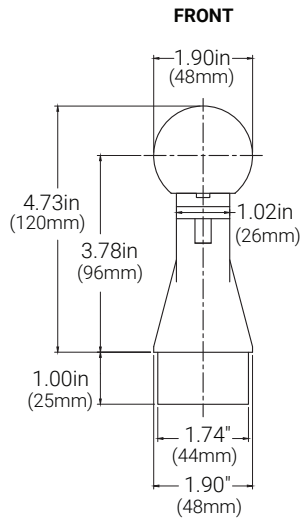

OrgaRail® - Illuminated Handrail

ROUND Ø 1.90in(48mm)

DIMENSIONS

POST MOUNT