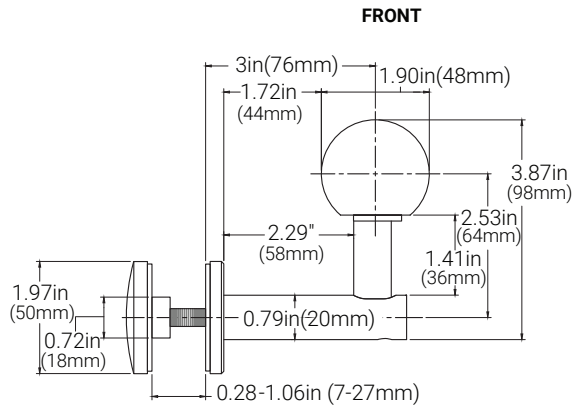

GLASS MOUNT