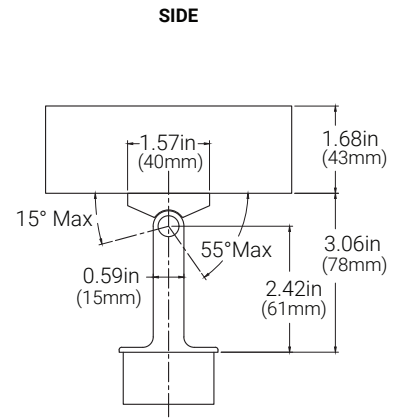

OrgaRail® - Illuminated Handrail

ROUND Ø 1.90in(48mm)

DIMENSIONS

POST MOUNT