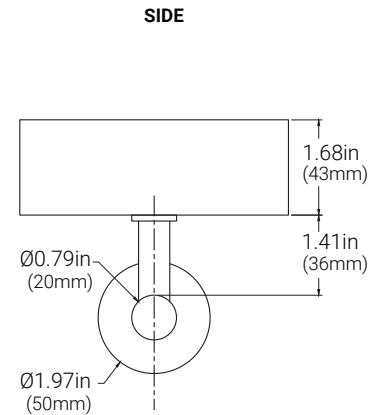

GLASS MOUNT