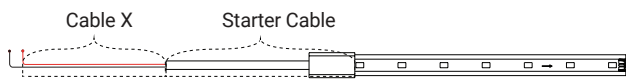

OrgaRail® - Illuminated Handrail

ROUND Ø 1.90in(48mm)

CABLE REQUIREMENT

The OrgaLED® LED strips need a minimum voltage at the beginning of the LED strip to function according to the specifications. The table below gives an indication of the maximum cable length based on the cable thickness. The standard OrgaLED® starter cable (20 AWG) has a cable length of 16ft (5m).

In case the required length is longer than the length mentioned in this cable, it is recommended to cut the starter cable down to 1ft and splice a larger gauge cable. Please contact your distributor for a detailed cable calculation.

Cable X Information	LED Strip	Max. Cable Length
OrgaLED Top		24V
20 AWG x 2	3.28ft / 1m	303ft / 92.4
	16.4ft / 5m	57ft / 17.4
	32.8ft / 10m	36ft / 11
	49.2ft / 15m	20ft / 6.1
	65.6ft / 20m	16ft / 4.9
18 AWG x 2	3.28ft / 1m	457ft / 139.3
	16.4ft / 5m	86ft / 26.2
	32.8ft / 10m	56ft / 17.1
	49.2ft / 15m	35ft / 10.7
	65.6ft / 20m	25ft / 7.7
16 AWG x 2	3.28ft / 1m	914ft / 278.6
	16.4ft / 5m	172ft / 52.4
	32.8ft / 10m	90ft / 27.4
	49.2ft / 15m	60ft / 18.3
	65.6ft / 20m	40ft / 12.2
14 AWG x 2	3.28ft / 1m	1521ft / 463.6
	16.4ft / 5m	287ft / 87.5
	32.8ft / 10m	140ft / 42.7
	49.2ft / 15m	96ft / 29.3
	65.6ft / 20m	70ft / 21.3

Cable X Information	LED Strip	Max. Cable Length
Photon 1200		24V
20 AWG x 2	3.28ft / 1m	490ft / 149.35m
	9.84ft / 3m	150ft / 45.72m
	22.96ft / 7m	60ft / 18.29m
18 AWG x 2	3.28ft / 1m	780ft / 237.74m
	9.84ft / 3m	250ft / 76.2m
	22.96ft / 7m	100ft / 30.48m
16 AWG x 2	3.28ft / 1m	1240ft / 377.95m
	9.84ft / 3m	400ft / 121.92m
	22.96ft / 7m	170ft / 51.82m
14 AWG x 2	3.28ft / 1m	1900ft / 579.12m
	9.84ft / 3m	640ft / 195.07m
	22.96ft / 7m	270ft / 82.3m

Cable X Information	LED Strip	Max. Cable Length
Photon 2000		24V
20 AWG x 2	3.28ft / 1m	280ft / 85.35m
	9.84ft / 3m	95ft / 28.96m
	19.68ft / 6m	46ft / 14.02m
18 AWG x 2	3.28ft / 1m	450ft / 137.16m
	9.84ft / 3m	150ft / 45.72m
	19.68ft / 6m	75ft / 22.86m
16 AWG x 2	3.28ft / 1m	720ft / 219.46m
	9.84ft / 3m	240ft / 73.15m
	19.68ft / 6m	120ft / 36.58m
14 AWG x 2	3.28ft / 1m	1150ft / 350.52m
	9.84ft / 3m	380ft / 115.82m
	19.68ft / 6m	190ft / 57.91m

Cable X Information	LED Strip	Max. Cable Length
Photon 3000		24V
20 AWG x 2	3.28ft / 1m	180ft / 54.86m
	9.84ft / 3m	60ft / 18.29m
	16.4ft / 5m	35ft / 10.67m
18 AWG x 2	3.28ft / 1m	290ft / 88.39m
	9.84ft / 3m	100ft / 30.48m
	16.4ft / 5m	60ft / 18.29m
16 AWG x 2	3.28ft / 1m	470ft / 143.26m
	9.84ft / 3m	150ft / 45.72m
	16.4ft / 5m	90ft / 27.43m
14 AWG x 2	3.28ft / 1m	750ft / 228.6m
	9.84ft / 3m	250ft / 76.2m
	16.4ft / 5m	150ft / 45.72m

Cable X Information	LED Strip	Max. Cable Length
Photon 4000		24V
20 AWG x 2	3.28ft / 1m	140ft / 42.67m
	9.84ft / 3m	45ft / 13.72m
	16.4ft / 5m	25ft / 7.62m
18 AWG x 2	3.28ft / 1m	220ft / 67.06m
	9.84ft / 3m	75ft / 22.86m
	16.4ft / 5m	40ft / 12.19m
16 AWG x 2	3.28ft / 1m	360ft / 109.73m
	9.84ft / 3m	120ft / 36.58m
	16.4ft / 5m	70ft / 21.34m
14 AWG x 2	3.28ft / 1m	575ft / 175.26m
	9.84ft / 3m	190ft / 57.91m
	16.4ft / 5m	110ft / 33.53m

Specifications may be modified or improved without notification.