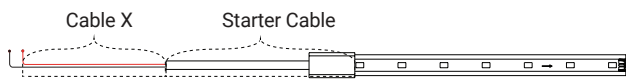

OrgaRail® - Illuminated Handrail

ROUND Ø 1.60" (41mm)

CABLE REQUIREMENT

The OrgaLED® LED strips need a minimum voltage at the beginning of the LED strip to function according to the specifications. The table below gives an indication of the maximum cable length based on the cable thickness. The standard OrgaLED® starter cable (20 AWG) has a cable length of 16ft (5m).

In case the required length is longer than the length mentioned in this cable, it is recommended to cut the starter cable down to 1ft and splice a larger gauge cable. Please contact your distributor for a detailed cable calculation.

Cable X Information	LED Strip	Max. Cable Length
OrgaLED Top		24V
20 AWG x 2	3.28ft / 1m	303ft / 92.4
	16.4ft / 5m	57ft / 17.4
	32.8ft / 10m	36ft / 11
	49.2ft / 15m	20ft / 6.1
	65.6ft / 20m	16ft / 4.9
18 AWG x 2	3.28ft / 1m	457ft / 139.3
	16.4ft / 5m	86ft / 26.2
	32.8ft / 10m	56ft / 17.1
	49.2ft / 15m	35ft / 10.7
	65.6ft / 20m	25ft / 7.7
16 AWG x 2	3.28ft / 1m	914ft / 278.6
	16.4ft / 5m	172ft / 52.4
	32.8ft / 10m	90ft / 27.4
	49.2ft / 15m	60ft / 18.3
	65.6ft / 20m	40ft / 12.2
14 AWG x 2	3.28ft / 1m	1521ft / 463.6
	16.4ft / 5m	287ft / 87.5
	32.8ft / 10m	140ft / 42.7
	49.2ft / 15m	96ft / 29.3
	65.6ft / 20m	70ft / 21.3

Cable X Information	LED Strip	Max. Cable Length
Photon 1200		24V
20 AWG x 2	3.28ft / 1m	490ft / 149.35m
	9.84ft / 3m	150ft / 45.72m
	22.96ft / 7m	60ft / 18.29m
18 AWG x 2	3.28ft / 1m	780ft / 237.74m
	9.84ft / 3m	250ft / 76.2m
	22.96ft / 7m	100ft / 30.48m
16 AWG x 2	3.28ft / 1m	1240ft / 377.95m
	9.84ft / 3m	400ft / 121.92m
	22.96ft / 7m	170ft / 51.82m
14 AWG x 2	3.28ft / 1m	1900ft / 579.12m
	9.84ft / 3m	640ft / 195.07m
	22.96ft / 7m	270ft / 82.3m

Cable X Information	LED Strip	Max. Cable Length
Photon 2000		24V
20 AWG x 2	3.28ft / 1m	280ft / 85.35m
	9.84ft / 3m	95ft / 28.96m
	19.68ft / 6m	46ft / 14.02m
18 AWG x 2	3.28ft / 1m	450ft / 137.16m
	9.84ft / 3m	150ft / 45.72m
	19.68ft / 6m	75ft / 22.86m
16 AWG x 2	3.28ft / 1m	720ft / 219.46m
	9.84ft / 3m	240ft / 73.15m
	19.68ft / 6m	120ft / 36.58m
14 AWG x 2	3.28ft / 1m	1150ft / 350.52m
	9.84ft / 3m	380ft / 115.82m
	19.68ft / 6m	190ft / 57.91m

Cable X Information	LED Strip	Max. Cable Length
Photon 3000		24V
20 AWG x 2	3.28ft / 1m	180ft / 54.86m
	9.84ft / 3m	60ft / 18.29m
	16.4ft / 5m	35ft / 10.67m
18 AWG x 2	3.28ft / 1m	290ft / 88.39m
	9.84ft / 3m	100ft / 30.48m
	16.4ft / 5m	60ft / 18.29m
16 AWG x 2	3.28ft / 1m	470ft / 143.26m
	9.84ft / 3m	150ft / 45.72m
	16.4ft / 5m	90ft / 27.43m
14 AWG x 2	3.28ft / 1m	750ft / 228.6m
	9.84ft / 3m	250ft / 76.2m
	16.4ft / 5m	150ft / 45.72m

Cable X Information	LED Strip	Max. Cable Length
Photon 4000		24V
20 AWG x 2	3.28ft / 1m	140ft / 42.67m
	9.84ft / 3m	45ft / 13.72m
	16.4ft / 5m	25ft / 7.62m
18 AWG x 2	3.28ft / 1m	220ft / 67.06m
	9.84ft / 3m	75ft / 22.86m
	16.4ft / 5m	40ft / 12.19m
16 AWG x 2	3.28ft / 1m	360ft / 109.73m
	9.84ft / 3m	120ft / 36.58m
	16.4ft / 5m	70ft / 21.34m
14 AWG x 2	3.28ft / 1m	575ft / 175.26m
	9.84ft / 3m	190ft / 57.91m
	16.4ft / 5m	110ft / 33.53m

Specifications may be modified or improved without notification.