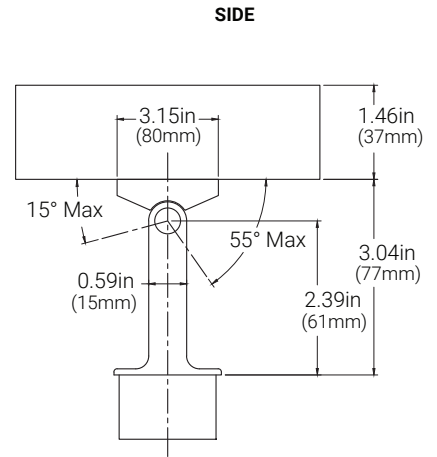

INFILLS

Glass Bracket
(glass by others)

Cable Infill

Railing Infill

ADDER ACCESSORIES

Profile	Infills
HR1	_____
HR1 1.6in (40.6mm)	GB Glass Brackets (sizes in inches Ø1/4, Ø5/16, Ø3/8, Ø9/16) RL Railing (sizes in inches Ø1/2, Ø5/8) CL Cable (sizes in inches Ø1/8, Ø5/32, Ø1/4)

Specifications may be modified or improved without notification.

OrgaRail® - Illuminated Handrail

ROUND Ø 1.60in (41mm)

DIMENSIONS

POST MOUNT

GLASS MOUNT

WALL MOUNT

Specifications may be modified or improved without notification.