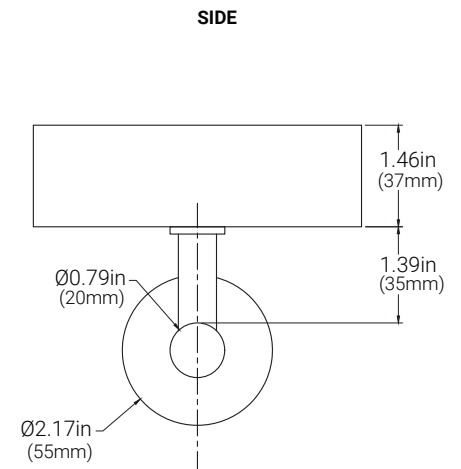

INFILLS

Glass Bracket
(glass by others)

Cable Infill

Railing Infill

ADDER ACCESSORIES

Profile	Infills
HR1	_____
HR1 1.6in (40.6mm)	GB Glass Brackets (sizes in inches Ø1/4, Ø5/16, Ø3/8, Ø9/16) RL Railing (sizes in inches Ø1/2, Ø5/8) CL Cable (sizes in inches Ø1/8, Ø5/32, Ø1/4)

Specifications may be modified or improved without notification.

OrgaRail® - Illuminated Handrail

ROUND Ø 1.60in (41mm)

DIMENSIONS

POST MOUNT

GLASS MOUNT

WALL MOUNT

Specifications may be modified or improved without notification.