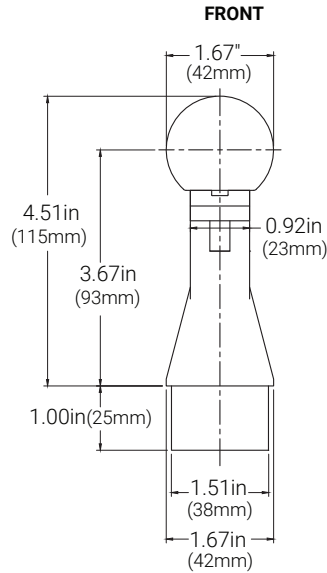

INFILLS

Glass Bracket
(glass by others)

Cable Infill

Railing Infill

ADDER ACCESSORIES

Profile	Infills
HR1	_____
HR1 1.6in (40.6mm)	GB Glass Brackets (sizes in inches Ø1/4, Ø5/16, Ø3/8, Ø9/16) RL Railing (sizes in inches Ø1/2, Ø5/8) CL Cable (sizes in inches Ø1/8, Ø5/32, Ø1/4)

Specifications may be modified or improved without notification.

OrgaRail® - Illuminated Handrail

ROUND Ø 1.60in (41mm)

DIMENSIONS

POST MOUNT

GLASS MOUNT

WALL MOUNT

Specifications may be modified or improved without notification.