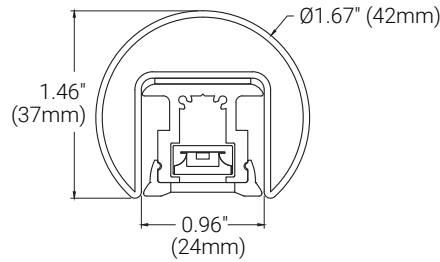

OrgaRail® - Illuminated Handrail

ROUND Ø 1.60in (41mm)

Project

Date

AVAILABLE PROFILES

SYMMETRIC

ASYMMETRIC

FEATURES

- Heavy duty stainless steel AISI 316 Satin Brushed.
- Dimensions: 1.6in(41mm) OD
- Curved handrail (10ft/3.05m radius or greater) is available upon request
- Channel for continuous OrgaLED® Top LED strip
- Energy efficient
- Wall and Post Mounts are designed for quick and easy installation
- Available in various colors and luminous intensities
- Made in the USA
- ADA Compliant
- Bug Rating: B0-U0-G0

CONNECTING

The maximum unit length of the handrail is 16.4ft(5m) and can easily be connected mechanically or by welding. All handrails can be applied indoor and outdoor.

HOW TO SPECIFY YOUR ENERGY EFFICIENT HANDRAIL