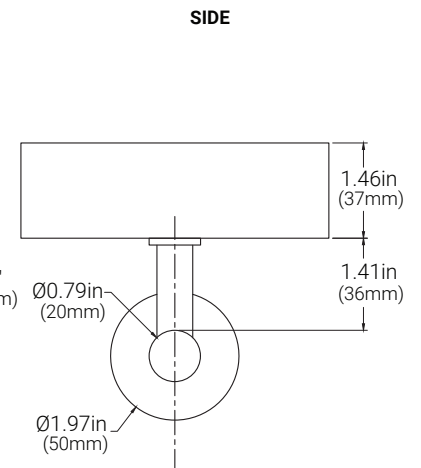

INFILLS

Glass Bracket
(glass by others)

Cable Infill

Railing Infill

ADDER ACCESSORIES

Profile	Infills
HR1	_____
HR1 1.6in (40.6mm)	GB Glass Brackets (sizes in inches Ø1/4, Ø5/16, Ø3/8, Ø9/16) RL Railing (sizes in inches Ø1/2, Ø5/8) CL Cable (sizes in inches Ø1/8, Ø5/32, Ø1/4)

Specifications may be modified or improved without notification.

OrgaRail® - Illuminated Handrail

ROUND Ø 1.60in (41mm)

DIMENSIONS

POST MOUNT

GLASS MOUNT

WALL MOUNT

Specifications may be modified or improved without notification.