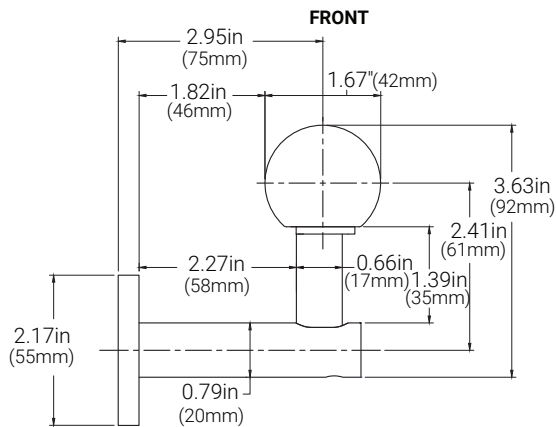

INFILLS

Glass Bracket
(glass by others)

Cable Infill

Railing Infill

ADDER ACCESSORIES

Profile	Infills
HR1	_____
HR1 1.6in (40.6mm)	GB Glass Brackets (sizes in inches Ø1/4, Ø5/16, Ø3/8, Ø9/16) RL Railing (sizes in inches Ø1/2, Ø5/8) CL Cable (sizes in inches Ø1/8, Ø5/32, Ø1/4)

Specifications may be modified or improved without notification.

OrgaRail® - Illuminated Handrail

ROUND Ø 1.60in (41mm)

DIMENSIONS

POST MOUNT

GLASS MOUNT

WALL MOUNT

Specifications may be modified or improved without notification.