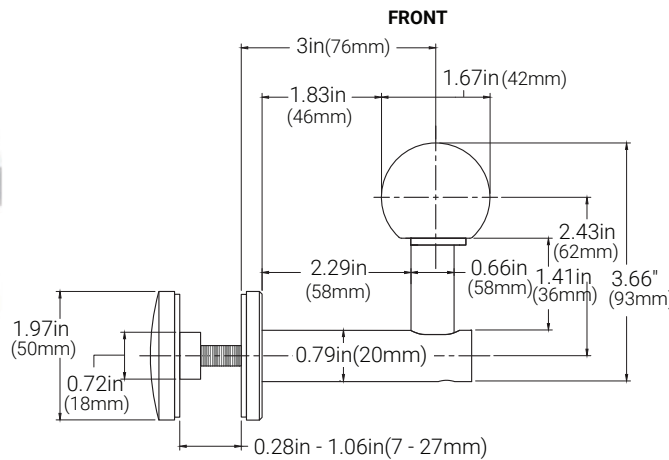

INFILLS

Glass Bracket
(glass by others)

Cable Infill

Railing Infill

ADDER ACCESSORIES

Profile	Infills
HR1	_____
HR1 1.6in (40.6mm)	GB Glass Brackets (sizes in inches Ø1/4, Ø5/16, Ø3/8, Ø9/16) RL Railing (sizes in inches Ø1/2, Ø5/8) CL Cable (sizes in inches Ø1/8, Ø5/32, Ø1/4)

Specifications may be modified or improved without notification.

OrgaRail® - Illuminated Handrail

ROUND Ø 1.60in (41mm)

DIMENSIONS

POST MOUNT

GLASS MOUNT

WALL MOUNT

Specifications may be modified or improved without notification.