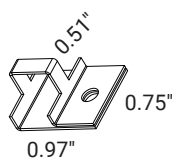

OrgaLED® Standard Mounting

PET CHANNEL

- PET channel with self adhesive. Internal grooves allow for screw use.
- 39" length, field cuttable
- Available in Clear or White

Project
Date

PVC CLEAR CHANNEL

- PVC clear channel Internal grooves allow for screw use.
- 4ft length, field cuttable
- Available in Clear

ALUMINUM CHANNEL & CLIP

- Internal grooves allow for screw use.
- 39" length, field cuttable.
- Clip available for easy installation and/or removal, sold separately.

STAINLESS STEEL CLIP

- OrgaLED® Top or Side compatible.
- 316 SS - Exterior Rated.
- Clip wraps around the OrgaLED® strip for a secure fit.
- 16"-18" spacing recommended.

PART NUMBERS & SPECIFICATIONS

Part #	Description
011368	PET White Mounting Channel, L39", 0.5"W
011369	PET Clear Mounting Channel, L39", 0.5"W
012851	Aluminum Mounting Channel, L39", 0.5"W (clip not included)
012850	Clip for Aluminum Mounting Channel
011378	Stainless Steel Top Clip
011373	Stainless Steel Side Clip
012957	OrgaGlide 1 Channel
041007	PVC Clear Channel 4FT