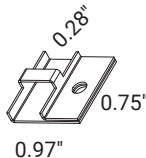

OrgaLED® Standard Mounting

PET CHANNEL

- PET channel with self adhesive. Internal grooves allow for screw use.
- 39" length, field cuttable
- Available in Clear or White

Project
Date

PVC CLEAR CHANNEL

- PVC clear channel Internal grooves allow for screw use.
- 4ft length, field cuttable
- Available in Clear

ALUMINUM CHANNEL & CLIP

- Internal grooves allow for screw use.
- 39" length, field cuttable.
- Clip available for easy installation and/or removal, sold separately.

STAINLESS STEEL CLIP

- OrgaLED® Top or Side compatible.
- 316 SS - Exterior Rated.
- Clip wraps around the OrgaLED® strip for a secure fit.
- 16"-18" spacing recommended.

PART NUMBERS & SPECIFICATIONS

Part #	Description
011368	PET White Mounting Channel, L39", 0.5"W
011369	PET Clear Mounting Channel, L39", 0.5"W
012851	Aluminum Mounting Channel, L39", 0.5"W (clip not included)
012850	Clip for Aluminum Mounting Channel
011378	Stainless Steel Top Clip
011373	Stainless Steel Side Clip
012957	OrgaGlide 1 Channel
041007	PVC Clear Channel 4FT