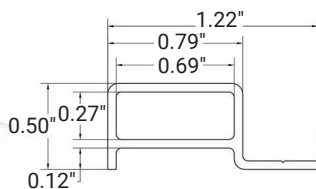

OrgaLED® Standard Mounting

PET CHANNEL

- PET channel with self adhesive. Internal grooves allow for screw use.
- 39" length, field cuttable
- Available in Clear or White

Project
Date

PVC CLEAR CHANNEL

- PVC clear channel Internal grooves allow for screw use.
- 4ft length, field cuttable
- Available in Clear

ALUMINUM CHANNEL & CLIP

- Internal grooves allow for screw use.
- 39" length, field cuttable.
- Clip available for easy installation and/or removal, sold separately.

STAINLESS STEEL CLIP

- OrgaLED® Top or Side compatible.
- 316 SS - Exterior Rated.
- Clip wraps around the OrgaLED® strip for a secure fit.
- 16"-18" spacing recommended.

ORGAGLIDE 1™ CHANNEL

PATENT PENDING

- OrgaLED® Top only.
- Surface, wall, floor, recessed mounting.
- Pre-installed self adhesive. Internal grooves allow for screw use.
- Easy alignment for continuous runs.
- Quick Installation.
- 96" length, field cuttable.

PART NUMBERS & SPECIFICATIONS

Part #	Description
011368	PET White Mounting Channel, L39", 0.5"W
011369	PET Clear Mounting Channel, L39", 0.5"W
012851	Aluminum Mounting Channel, L39", 0.5"W (clip not included)
012850	Clip for Aluminum Mounting Channel
011378	Stainless Steel Top Clip
011373	Stainless Steel Side Clip
012957	OrgaGlide 1 Channel
041007	PVC Clear Channel 4FT