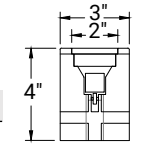

FORTACAST STANDARD SIZES AVAILABLE

3" x 4" (2" Lens)

Part #	Description
--------	-------------

VP-SS4X3X23.5STEC	
VP-SS4X3X17ST	
VP-SS4X3X33ST	
VP-SS4X3X36.5R284	
VP-SS4X3X35.5R71	
VP-SS4X3X-J3	
VP-SS4X3X-J4	
VP-SS4X3X-J5	

4" x 4" (2" Lens)

Part #	Description
--------	-------------

VP-SS4X4X38.375ST	
VP-SS4X4X38.67ST	
VP-SS4X4X41.375ST	
VP-SS4X4X14.5STEC	

3" x 4" (1.7" Lens) - ENCLOSED & END CAP SECTIONS

Part #	Description
--------	-------------

VP-SS4X3X18STENC	
VP-SS4X3X42STENC	
VP-SS4X3X39STEC	

STANDARD CIRCLES 2FT / 3FT / 4FT

IN PROGRESS

Part #	Description
--------	-------------

VP-SS4X3X31.11R22	
VP-SS4X3X27.28R15.75	
VP-SS4X3X21R10.5	

* Specifications sheets are subject to change without notification.