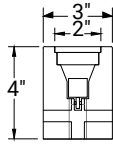

FORTACAST STANDARD SIZES AVAILABLE

3" x 4" (2" Lens)

Part #	Description
--------	-------------

VP-SS4X3X23.5STEC	
VP-SS4X3X17ST	
VP-SS4X3X33ST	
VP-SS4X3X36.5R284	
VP-SS4X3X35.5R71	
VP-SS4X3X-J3	
VP-SS4X3X-J4	
VP-SS4X3X-J5	

4" x 4" (2" Lens)

Part #	Description
--------	-------------

VP-SS4X4X38.375ST	
VP-SS4X4X38.67ST	
VP-SS4X4X41.375ST	
VP-SS4X4X14.5STEC	

3" x 4" (1.7" Lens) - ENCLOSED & END CAP SECTIONS

Part #	Description
--------	-------------

VP-SS4X3X18STENC	
VP-SS4X3X42STENC	
VP-SS4X3X39STEC	

STANDARD CIRCLES 2FT / 3FT / 4FT

IN PROGRESS

Part #	Description
--------	-------------

VP-SS4X3X31.11R22	
VP-SS4X3X27.28R15.75	
VP-SS4X3X21R10.5	

* Specifications sheets are subject to change without notification.