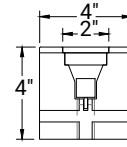

FORTACAST STANDARD SIZES AVAILABLE

3" x 4" (2" Lens)

Part #	Description
--------	-------------

VP-SS4X3X23.5STEC	
VP-SS4X3X17ST	
VP-SS4X3X33ST	
VP-SS4X3X36.5R284	
VP-SS4X3X35.5R71	
VP-SS4X3X-J3	
VP-SS4X3X-J4	
VP-SS4X3X-J5	

4" x 4" (2" Lens)

Part #	Description
--------	-------------

VP-SS4X4X38.375ST	
VP-SS4X4X38.67ST	
VP-SS4X4X41.375ST	
VP-SS4X4X14.5STEC	

3" x 4" (1.7" Lens) - ENCLOSED & END CAP SECTIONS

Part #	Description
--------	-------------

VP-SS4X3X18STENC	
VP-SS4X3X42STENC	
VP-SS4X3X39STEC	

STANDARD CIRCLES 2FT / 3FT / 4FT

IN PROGRESS

Part #	Description
--------	-------------

VP-SS4X3X31.11R22	
VP-SS4X3X27.28R15.75	
VP-SS4X3X21R10.5	

* Specifications sheets are subject to change without notification.