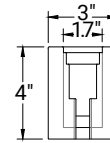

FORTACAST STANDARD SIZES AVAILABLE

3" x 4" (2" Lens)

Part #	Description
--------	-------------

VP-SS4X3X23.5STEC	
VP-SS4X3X17ST	
VP-SS4X3X33ST	
VP-SS4X3X36.5R284	
VP-SS4X3X35.5R71	
VP-SS4X3X-J3	
VP-SS4X3X-J4	
VP-SS4X3X-J5	

4" x 4" (2" Lens)

Part #	Description
--------	-------------

VP-SS4X4X38.375ST	
VP-SS4X4X38.67ST	
VP-SS4X4X41.375ST	
VP-SS4X4X14.5STEC	

3" x 4" (1.7" Lens) - ENCLOSED & END CAP SECTIONS

Part #	Description
--------	-------------

VP-SS4X3X18STENC	
VP-SS4X3X42STENC	
VP-SS4X3X39STEC	

STANDARD CIRCLES 2FT / 3FT / 4FT

IN PROGRESS

Part #	Description
--------	-------------

VP-SS4X3X31.11R22	
VP-SS4X3X27.28R15.75	
VP-SS4X3X21R10.5	

* Specifications sheets are subject to change without notification.