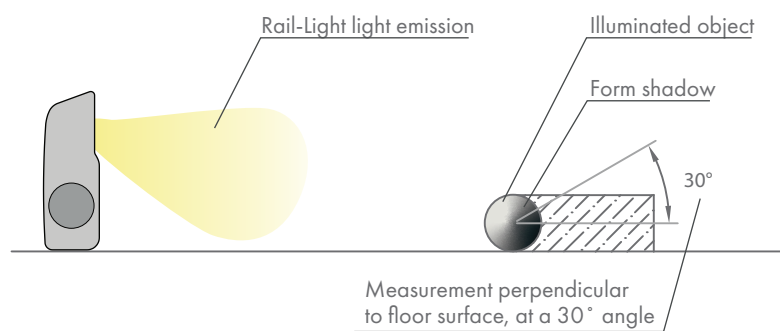

Rail-Light: Maximum Safety Without Light Pollution

Ideally suited for any rail siding where safety is a must. The grazing light creates a shadow so that obstacles are clearly visible. Due to the light distribution, the walkway next to the track is well lit without disturbing passers-by and local residents. The combination of a robust fixture with a high-quality light source results in a solid and reliable fixture in a harsh railway environment.

Rail-Light is a luminaire with an aluminum housing that is attached to the outside of the train tracks. Rail-Light makes traditional lighting on railroads and sidings unnecessary. A new era of enlightenment for the railroads has started. Rail-Light creates a light effect without light pollution and creates a visible path at night that ensures safety on the site. The vibration resistant components ensure a long product life. With its length of 6.56 feet (connectable up to 295 ft!) Rail-Light is quick and easy to install. The Rail-Light fixture has been specially developed for placement in the rail.

Side View

Let's discuss your project!

Have a project or idea? Contact us. We are here to help.

Email sales@organiclighting.com **Call** 626-969-6140

For more product information, visit our website:
www.organiclighting.com/rail-light/