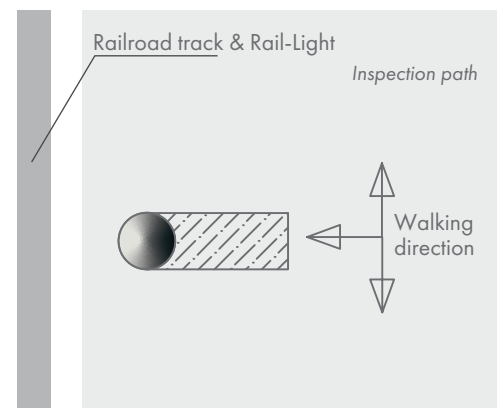

Top View

Let's discuss your project!

Have a project or idea? Contact us. We are here to help.

Email sales@organiclighting.com **Call** 626-969-6140

For more product information, visit our website:
www.organiclighting.com/rail-light/