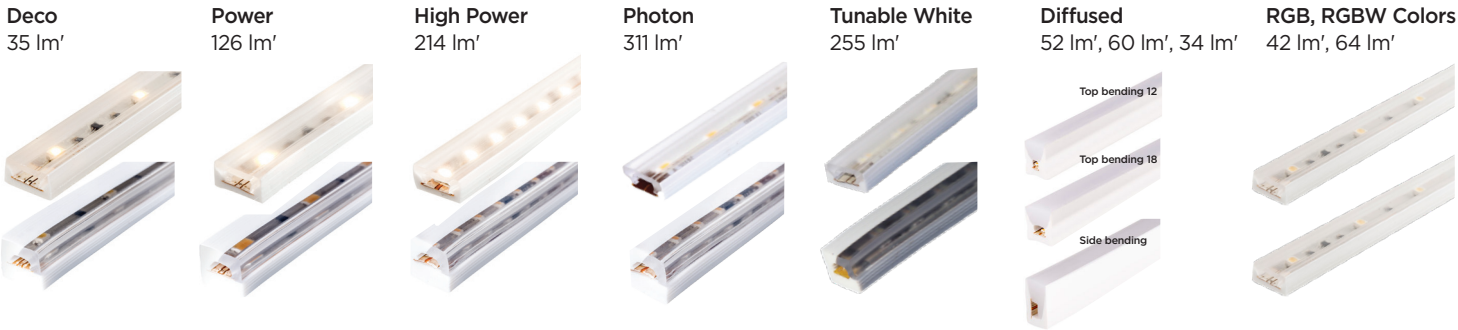

Project	Type	Date
---------	------	------

OrgaLED® Overview

OrgaLED® is the world leading range of flexible lighting strips, combining the ultimate energy savings with performance to meet every conceivable application in a single range. Six mono color encapsulated models are available, which can be run as single connected lengths up to 66ft. Submersible Diffused strips set a new industry performance standard. Push fit field connectors or factory made connections with every conceivable mounting option and custom designed solutions set OrgaLED® apart from the ordinary. Constant innovation and personal customer support ensures smart solutions to simplify specification and installation. US/EU manufacturing ensures reliability and repeatability of component sourcing and quality control.