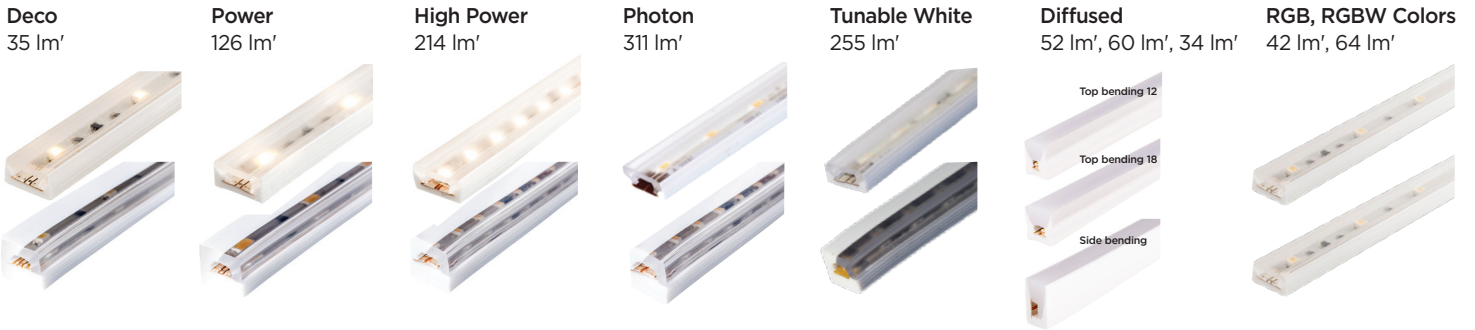

Project	Type	Date
---------	------	------

OrgaLED[®] Overview

OrgaLED[®] is the world leading range of flexible lighting strips, combining the ultimate energy savings with performance to meet every conceivable application in a single range. Six mono color encapsulated models are available, which can be run as single connected lengths up to 66ft. Submersible Diffused strips set a new industry performance standard. Push fit field connectors or factory made connections with every conceivable mounting option and custom designed solutions set OrgaLED[®] apart from the ordinary. Constant innovation and personal customer support ensures smart solutions to simplify specification and installation. US/EU manufacturing ensures reliability and repeatability of component sourcing and quality control.

Compare OrgaLED [®]	Deco	Power	High Power	Photon	Tunable White	Diffused
Typical Applications	Decorative backlighting, 2 ft. covers, RGB 8-12 ft. covers. Direct view.	Bright backlighting, 6 ft. covers, pathways, signs, under cabinet. Direct view.	Wallwash, task lighting, long distance direct view. Diffused direct view.	Large surface wallwash, task lighting, long distance direct view.	Wallwash, task lighting, long distance direct view. Diffused direct view.	Diffused direct view. Curved illumination effects. Submersible.
Top White L/ft	35 lm/ft	126 lm/ft	214 lm/ft	311 lm/ft	255 lm/ft	52-60 lm/ft
Top White W/ft	.7-1 W/ft	1.28 W/ft	2.89 W/ft	2.5-3.2 W/m	3.2 W/ft	2.89 W/ft
Side White L/ft	27 lm/ft	97 lm/ft	166 lm/ft	252 lm/ft	208 lm/ft	166 lm/ft
Side White W/ft	.7-1 W/ft	1.28 W/ft	2.89 W/ft	2.5-3.2 W/m	3.2 W/ft	2.89 W/ft
RGB L/ft	RGB 42 lm/ft	RGB 63 lm/ft				
CRI	> 80	> 80	> 80	> 80; 90 on request	>85-90	>80
IP	IP40-IP68	IP40-IP68	IP40-IP68	IP40-IP68	IP40-IP68	IP40-IP68
Max. Single Run	66 ft / RGB 33 ft	33 ft	33 ft	29.5 ft	29.5 ft	33 ft
Cutable	8 in	8 in, Colors 4 in	2 in	3.9 in	3 in	2 in
LEDs / ft	11	11	37	21.3	20	37