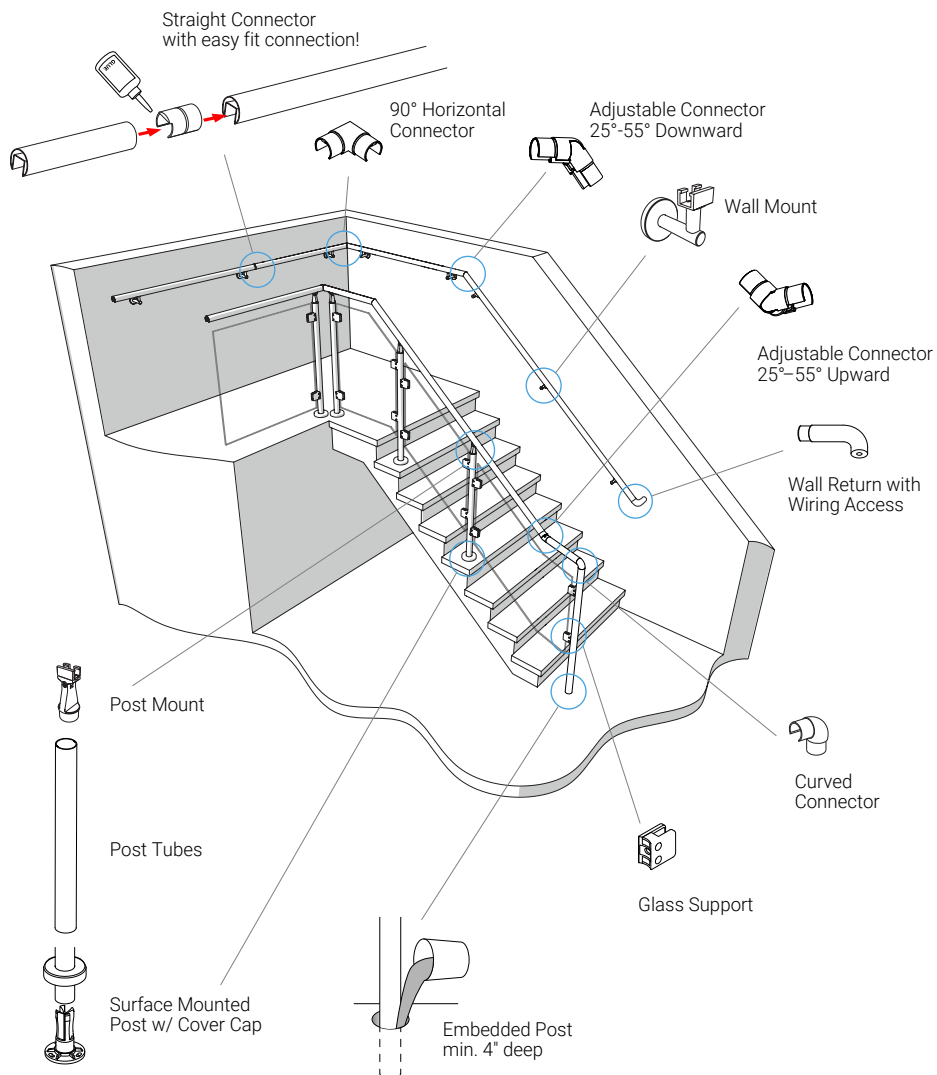

## ORGARAIL®. The Contractor Friendly Push-Fit System

The ORGARAIL® illuminated handrail simplifies installation through sophisticated design and the integration of continuous flexible 24V LED strip into the handrail. The ORGARAIL's® vandal resistant, but instantly maintainable or replaceable OrgaLED® strip slides into rails from one end, speeding installation and avoiding mishandling of LED's and sensitive electronic components.

## Linear Light for Handrails

The ORGARAIL® Illuminated Handrail (IP67) integrates energy efficient, cool running OrgaLED® LEDs in long continuous, seamless runs, with a lifetime of more than 50,000 hours. Our slide-in plug and play system design simplifies installation and maintenance.

## A push-fit illuminated railing system like no other! weld-free installation

### What's inside an ORGARAIL®?

Handrail

Mounting Profile

OrgaLED® Strip

Lens

Post Mount

**Note:** Please consult a professional electrician when installing ORGARAIL® and OrgaLED®.