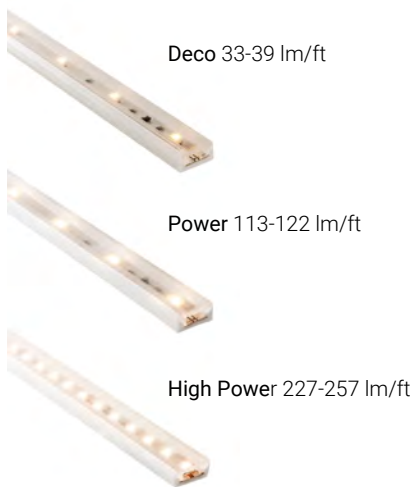

## A push-fit illuminated railing system like no other! weld-free installation