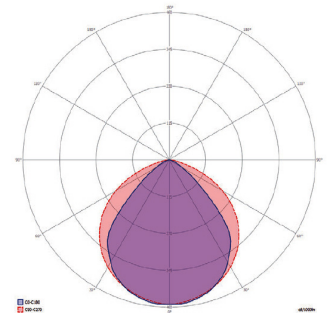

liniLED® LED Illuminated Handrail

SQUARE

HOW TO SPECIFY YOUR ENERGY EFFICIENT HANDRAIL

As each lighting project is unique, all the components of the liniLED® LED Illuminated Handrail are professionally customized. Therefore, it is of great importance to provide fully dimensioned plans, DWG files and detailed drawings, in addition to the useful menu below.

ORGANIC LIGHTING®

Project

Type

Date

ILLUMINATED HANDRAIL TECHNICAL DETAIL

Profile	Length	LED	CCT	Beam	Mount	Lens	Connector	Options
HRS	_____	_____	_____	_____	_____	_____	_____	_____
HRS Square	X length in feet	D Deco 0.3W/ft P Power 1.28W/ft HP High Power 2.89W/ft	27 2700K 30 3000K 40 4000K RG RGB R Red G Green B Blue A Wildlife Amber	S Sym.	P Post W Wall	LC Clear LF Frosted	I Interior (IP40) E Exterior (IP67)	PR Post Return WR Wall Return IN Interlinking EC End Cap CUR Curved N None

SYMMETRIC DIAGRAM

Full cut-off

ADDER ACCESSORIES

Profile	Elbows/Accessories
HRS	_____
HRS Square	45V 45° Vertical 90V 90° Vertical 120V 120° Vertical 45H 45° Horizontal 90H 90° Horizontal 120H 120° Horizontal FL Flange Kit CU Custom

Profile	Infills
HRS	_____
HRS Square	GB Glass Brackets RL Railing CL Cables