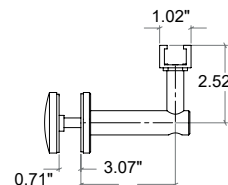

CONNECTING

The maximum unit length of the handrail is 16.4ft and can easily be connected mechanically or by welding. All handrails can be applied indoor and outdoor.

LENS

STANDARD AND CUSTOMIZED ANGLES

There are three standard angles for the liniLED® Handrails: 45°, 90° and 120°. Other angles can be customized upon request.

MOUNTING DIMENSIONS

POST MOUNT

WALL MOUNT

GLASS WALL PANEL MOUNT

GLASS INFILL OPTION

(top view)

45° Angle

90° Angle