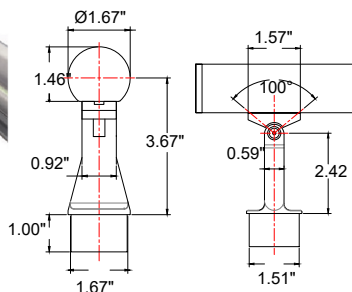

liniLED® LED Illuminated Handrail

SQUARE

Project
Type
Date

FEATURES

- Heavy duty stainless steel handrail: AISI 316
- Dimensions: Square 1.58"x1.58"
- Energy efficient and dimmable
- The liniLED® strip press fit securely into the channel
- Wall and post brackets are designed for quick and easy installation
- Available in various colors and luminous intensities
- Manufactured in the US/EU
- ADA compliant

MOUNTING

Wall or post mounted, glass infill option or glass wall/panel mounting.

* Glass by others.

OPTICS

liniLED® LED strips available in three white luminous intensities:

- Low output (Deco 33-39 lm/ft)
- Medium output (Power 113-122 lm/ft)
- High output (High Power 227-257 lm/ft)
- Warm White 2700K and 3000K, and Natural White 4000K

CONNECTING

The maximum unit length of the handrail is 16.4ft and can easily be connected mechanically or by welding. All handrails can be applied indoor and outdoor.

LENS

STANDARD AND CUSTOMIZED ANGLES

There are three standard angles for the liniLED® Handrails: 45°, 90° and 120°. Other angles can be customized upon request.

MOUNTING DIMENSIONS

POST MOUNT

WALL MOUNT

GLASS WALL PANEL MOUNT

GLASS INFILL OPTION

(top view)

45° Angle

90° Angle