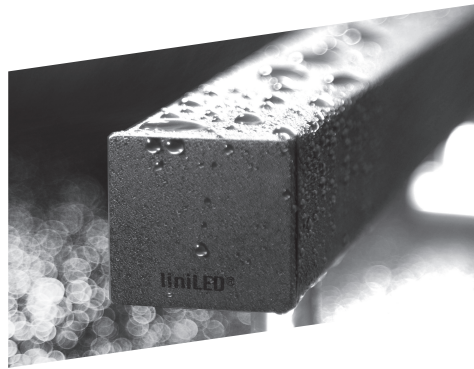

liniLED® LED Illuminated Handrail

SQUARE

Project
Type
Date

FEATURES

- Heavy duty stainless steel handrail: AISI 316
- Dimensions: Square 1.58"x1.58"
- Energy efficient and dimmable
- The liniLED® strip press fit securely into the channel
- Wall and post brackets are designed for quick and easy installation
- Available in various colors and luminous intensities
- Manufactured in the US/EU
- ADA compliant

MOUNTING

Wall or post mounted, glass infill option or glass wall/panel mounting.

* Glass by others.

OPTICS

liniLED® LED strips available in three white luminous intensities:

- Low output (Deco 33-39 lm/ft)
- Medium output (Power 113-122 lm/ft)
- High output (High Power 227-257 lm/ft)
- Warm White 2700K and 3000K, and Natural White 4000K

CONNECTING

The maximum unit length of the handrail is 16.4ft and can easily be connected mechanically or by welding. All handrails can be applied indoor and outdoor.

LENS

STANDARD AND CUSTOMIZED ANGLES

There are three standard angles for the liniLED® Handrails: 45°, 90° and 120°. Other angles can be customized upon request.