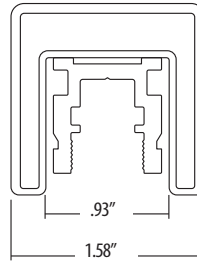

liniLED® LED Illuminated Handrail

SQUARE

Project
Type
Date

FEATURES

- Heavy duty stainless steel handrail: AISI 316
- Dimensions: Square 1.58"x1.58"
- Energy efficient and dimmable
- The liniLED® strip press fit securely into the channel
- Wall and post brackets are designed for quick and easy installation
- Available in various colors and luminous intensities
- Manufactured in the US/EU
- ADA compliant

MOUNTING

Wall or post mounted, glass infill option or glass wall/panel mounting.

* Glass by others.

OPTICS

liniLED® LED strips available in three white luminous intensities:

- Low output (Deco 33-39 lm/ft)
- Medium output (Power 113-122 lm/ft)
- High output (High Power 227-257 lm/ft)
- Warm White 2700K and 3000K, and Natural White 4000K

CONNECTING

The maximum unit length of the handrail is 16.4ft and can easily be connected mechanically or by welding. All handrails can be applied indoor and outdoor.

LENS

STANDARD AND CUSTOMIZED ANGLES

There are three standard angles for the liniLED® Handrails: 45°, 90° and 120°. Other angles can be customized upon request.

MOUNTING DIMENSIONS

POST MOUNT

WALL MOUNT

GLASS WALL PANEL MOUNT

GLASS INFILL OPTION

(top view)

45° Angle

90° Angle