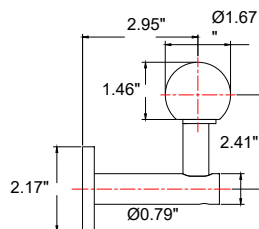

CONNECTING

The maximum unit length of the handrail is 16.4ft and can easily be connected mechanically or by welding. All handrails can be applied indoor and outdoor.

LENS

STANDARD AND CUSTOMIZED ANGLES

There are three standard angles for the liniLED® Handrails: 45°, 90° and 120°. Other angles can be customized upon request.

MOUNTING DIMENSIONS

POST MOUNT

WALL MOUNT

GLASS WALL PANEL MOUNT

GLASS INFILL OPTION

(top view)

45° Angle

90° Angle