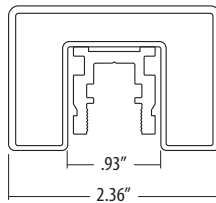

liniLED® LED Illuminated Handrail

RECTANGLE

Project
Type
Date

FEATURES

- Heavy duty stainless steel handrail: AISI 316
- Dimensions: Rectangle 2.36" x 1.58"
- Energy efficient and dimmable
- The liniLED® strip press fits securely into the channel
- Wall and post brackets are designed for quick and easy installation
- Available in various colors and luminous intensities
- Manufactured in the US/EU
- ADA compliant

MOUNTING

Wall or post mounted, glass infill option or glass wall/panel mounting.

* Glass by others.

OPTICS

liniLED® LED strips available in three white luminous intensities:

- Low output (Deco 33-39 lm/ft)
- Medium output (Power 113-122 lm/ft)
- High output (High Power 227-257 lm/ft)
- Warm White 2700K and 3000K, and Natural White 4000K

CONNECTING

The maximum unit length of the handrail is 16.4ft and can easily be connected mechanically or by welding. All handrails can be applied indoor and outdoor.

LENS

STANDARD AND CUSTOMIZED ANGLES

There are three standard angles for the liniLED® Handrails: 45°, 90° and 120°. Other angles can be customized upon request.

MOUNTING DIMENSIONS

POST MOUNT

WALL MOUNT

GLASS WALL PANEL MOUNT

GLASS INFILL OPTION

(top view)

45° Angle

90° Angle