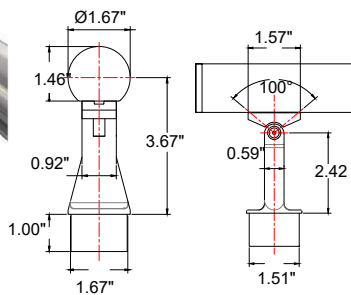

liniLED® LED Illuminated Handrail

RECTANGLE

Project
Type
Date

FEATURES

- Heavy duty stainless steel handrail: AISI 316
- Dimensions: Rectangle 2.36" x 1.58"
- Energy efficient and dimmable
- The liniLED® strip press fits securely into the channel
- Wall and post brackets are designed for quick and easy installation
- Available in various colors and luminous intensities
- Manufactured in the US/EU
- ADA compliant

CONNECTING

The maximum unit length of the handrail is 16.4ft and can easily be connected mechanically or by welding. All handrails can be applied indoor and outdoor.

LENS

STANDARD AND CUSTOMIZED ANGLES

There are three standard angles for the liniLED® Handrails: 45°, 90° and 120°. Other angles can be customized upon request.

MOUNTING DIMENSIONS

POST MOUNT

WALL MOUNT

GLASS WALL PANEL MOUNT

GLASS INFILL OPTION

(top view)

45° Angle

90° Angle