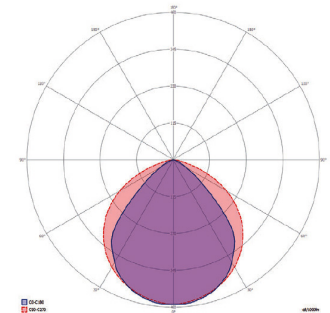

liniLED® LED Illuminated Handrail

RECTANGLE

HOW TO SPECIFY YOUR ENERGY EFFICIENT HANDRAIL

As each lighting project is unique, all the components of the liniLED® LED Illuminated Handrail are professionally customized. Therefore, it is of great importance to provide fully dimensioned plans, DWG files and detailed drawings, in addition to the useful menu below.

Project

Type

Date

ILLUMINATED HANDRAIL TECHNICAL DETAIL

Profile	Length	LED	CCT	Beam	Mount	Lens	Connector	Options
HRR								
HRR Rectangle	X length in feet	D Deco 0.3W/ft P Power 1.28W/ft HP High Power 2.89W/ft	27 2700K 30 3000K 40 4000K RG RGB R Red G Green B Blue A Wildlife Amber	S Sym.	P Post W Wall	LC Clear LF Frosted	I Interior (IP40) E Exterior (IP67)	PR Post Return WR Wall Return IN Interlinking EC End Cap CUR Curved N None

SYMMETRIC DIAGRAM