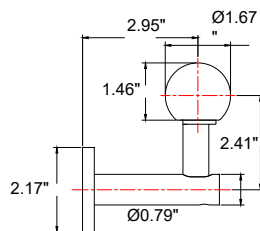

liniLED® LED Illuminated Handrail

RECTANGLE

Project
Type
Date

FEATURES

- Heavy duty stainless steel handrail: AISI 316
- Dimensions: Rectangle 2.36" x 1.58"
- Energy efficient and dimmable
- The liniLED® strip press fits securely into the channel
- Wall and post brackets are designed for quick and easy installation
- Available in various colors and luminous intensities
- Manufactured in the US/EU
- ADA compliant

CONNECTING

The maximum unit length of the handrail is 16.4ft and can easily be connected mechanically or by welding. All handrails can be applied indoor and outdoor.

LENS

STANDARD AND CUSTOMIZED ANGLES

There are three standard angles for the liniLED® Handrails: 45°, 90° and 120°. Other angles can be customized upon request.

MOUNTING DIMENSIONS

POST MOUNT

WALL MOUNT

GLASS WALL PANEL MOUNT

GLASS INFILL OPTION

(top view)

45° Angle

90° Angle