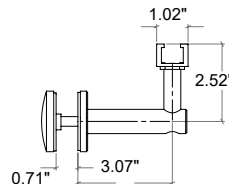

liniLED® LED Illuminated Handrail

RECTANGLE

Project
Type
Date

FEATURES

- Heavy duty stainless steel handrail: AISI 316
- Dimensions: Rectangle 2.36" x 1.58"
- Energy efficient and dimmable
- The liniLED® strip press fits securely into the channel
- Wall and post brackets are designed for quick and easy installation
- Available in various colors and luminous intensities
- Manufactured in the US/EU
- ADA compliant

CONNECTING

The maximum unit length of the handrail is 16.4ft and can easily be connected mechanically or by welding. All handrails can be applied indoor and outdoor.

LENS

STANDARD AND CUSTOMIZED ANGLES

There are three standard angles for the liniLED® Handrails: 45°, 90° and 120°. Other angles can be customized upon request.

MOUNTING DIMENSIONS

POST MOUNT

WALL MOUNT

GLASS WALL PANEL MOUNT

GLASS INFILL OPTION

(top view)

45° Angle

90° Angle