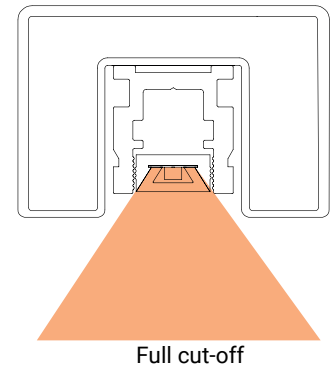

ADDER ACCESSORIES

Profile	Elbows/Accessories
HRR	
HRR Rectangle	45V 45° Vertical 90V 90° Vertical 120V 120° Vertical 45H 45° Horizontal 90H 90° Horizontal 120H 120° Horizontal FL Flange Kit CU Custom

Profile	Infills
HRR	
HRR Rectangle	GB Glass Brackets RL Railing CL Cables