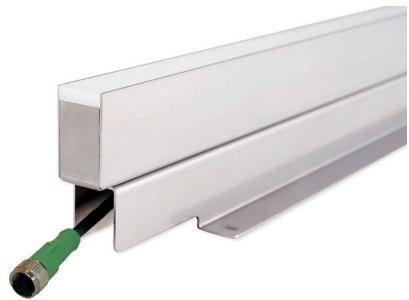

Project	Type	Date
---------	------	------

liniLED® Forta

In ground, drive over lines

Buriable, driveover 316L stainless steel housing and IP68 connections
 Your choice of two luminous intensities: Forta - 20 lm/ft and Forta Plus - 75 lm/ft
 Color temperatures: 2400K, 2700K, 3000K, 4000K and 6500K
 Also available in RGB, Red, Green, Blue, and Amber
 May be integrated into floor and paving; perfectly suited for public applications
 Drive over applications up to 15,000 lbs.
 5 year warranty (50,000 hours)

Construction

Cast polyurethane resin in a 316L stainless steel housing with IP68 connectors. Ideal for harsh environments (salt water resistant).

Mounting

In ground mount

LED

liniLED® strip

Degree of Protection