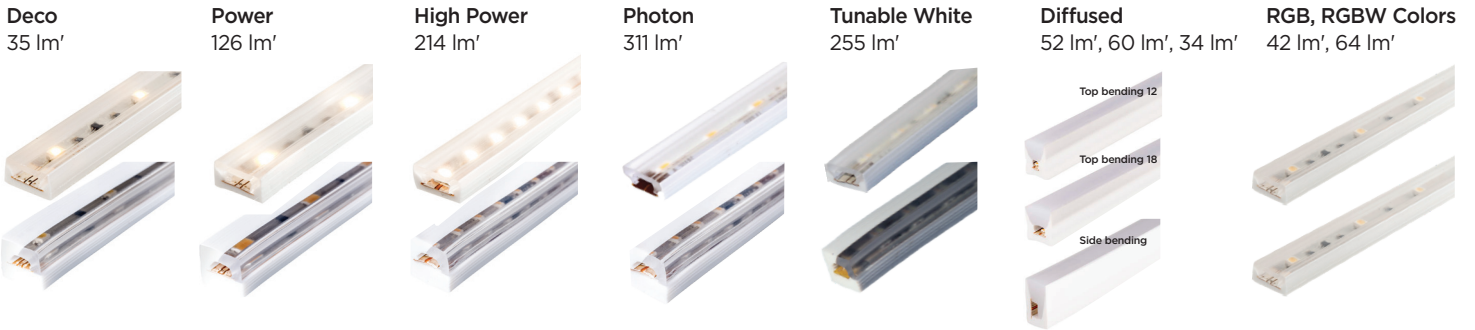

Project	Type	Date
---------	------	------

liniLED® Overview

liniLED is the world leading range of flexible lighting strips, combining the ultimate energy savings with performance to meet every conceivable application in a single range. Six mono color encapsulated models are available, which can be run as single connected lengths up to 66ft. Submersible Diffused strips set a new industry performance standard. Push fit field connectors or factory made connections with every conceivable mounting option and custom designed solutions set liniLED apart from the ordinary. Constant innovation and personal customer support ensures smart solutions to simplify specification and installation. US/EU manufacturing ensures reliability and repeatability of component sourcing and quality control.