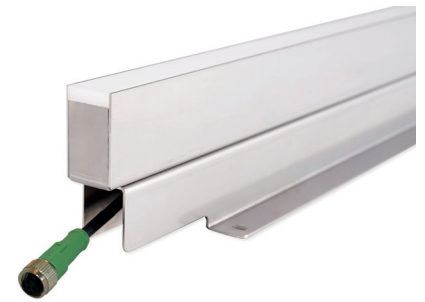

Project	Type	Date
---------	------	------

liniLED® Forta

In ground, drive over lines

Burable, driveover 316L stainless steel housing and IP68 connections
 Your choice of two luminous intensities: 20 lm/ft and 75 lm/ft
 Color temperatures: 2400K, 2700K, 3000K, 4000K and 6500K
 Also available in RGB, Red, Green, Blue and Amber
 May be integrated into floor and paving; perfectly suited for public applications
 Drive over applications up to 15,000 lbs.
 5 year warranty (50,000 hours)

Construction

Cast polyurethane resin in a 316L stainless steel housing with IP68 connectors. Ideal for harsh environments (salt water resistant).

Mounting

In ground mount

LED

liniLED® strip

Degree of Protection