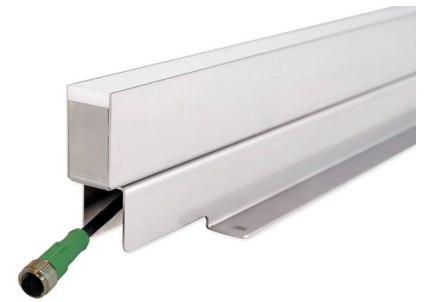

| | | |
|---------|------|------|
| Project | Type | Date |
|---------|------|------|

liniLED[®] Forta

In ground, drive over lines

Burable, driveover 316L stainless steel housing and IP68 connections
 Your choice of two luminous intensities: 20 lm/ft and 75 lm/ft
 Color temperatures: 2400K, 2700K, 3000K, 4000K and 6500K
 Also available in RGB, Red, Green, Blue and Amber
 May be integrated into floor and paving; perfectly suited for public applications
 Drive over applications up to 15,000 lbs.
 5 year warranty (50,000 hours)

Construction

Cast polyurethane resin in a 316L stainless steel housing with IP68 connectors. Ideal for harsh environments (salt water resistant).

Mounting

In ground mount

LED

liniLED[®] strip

Degree of Protection